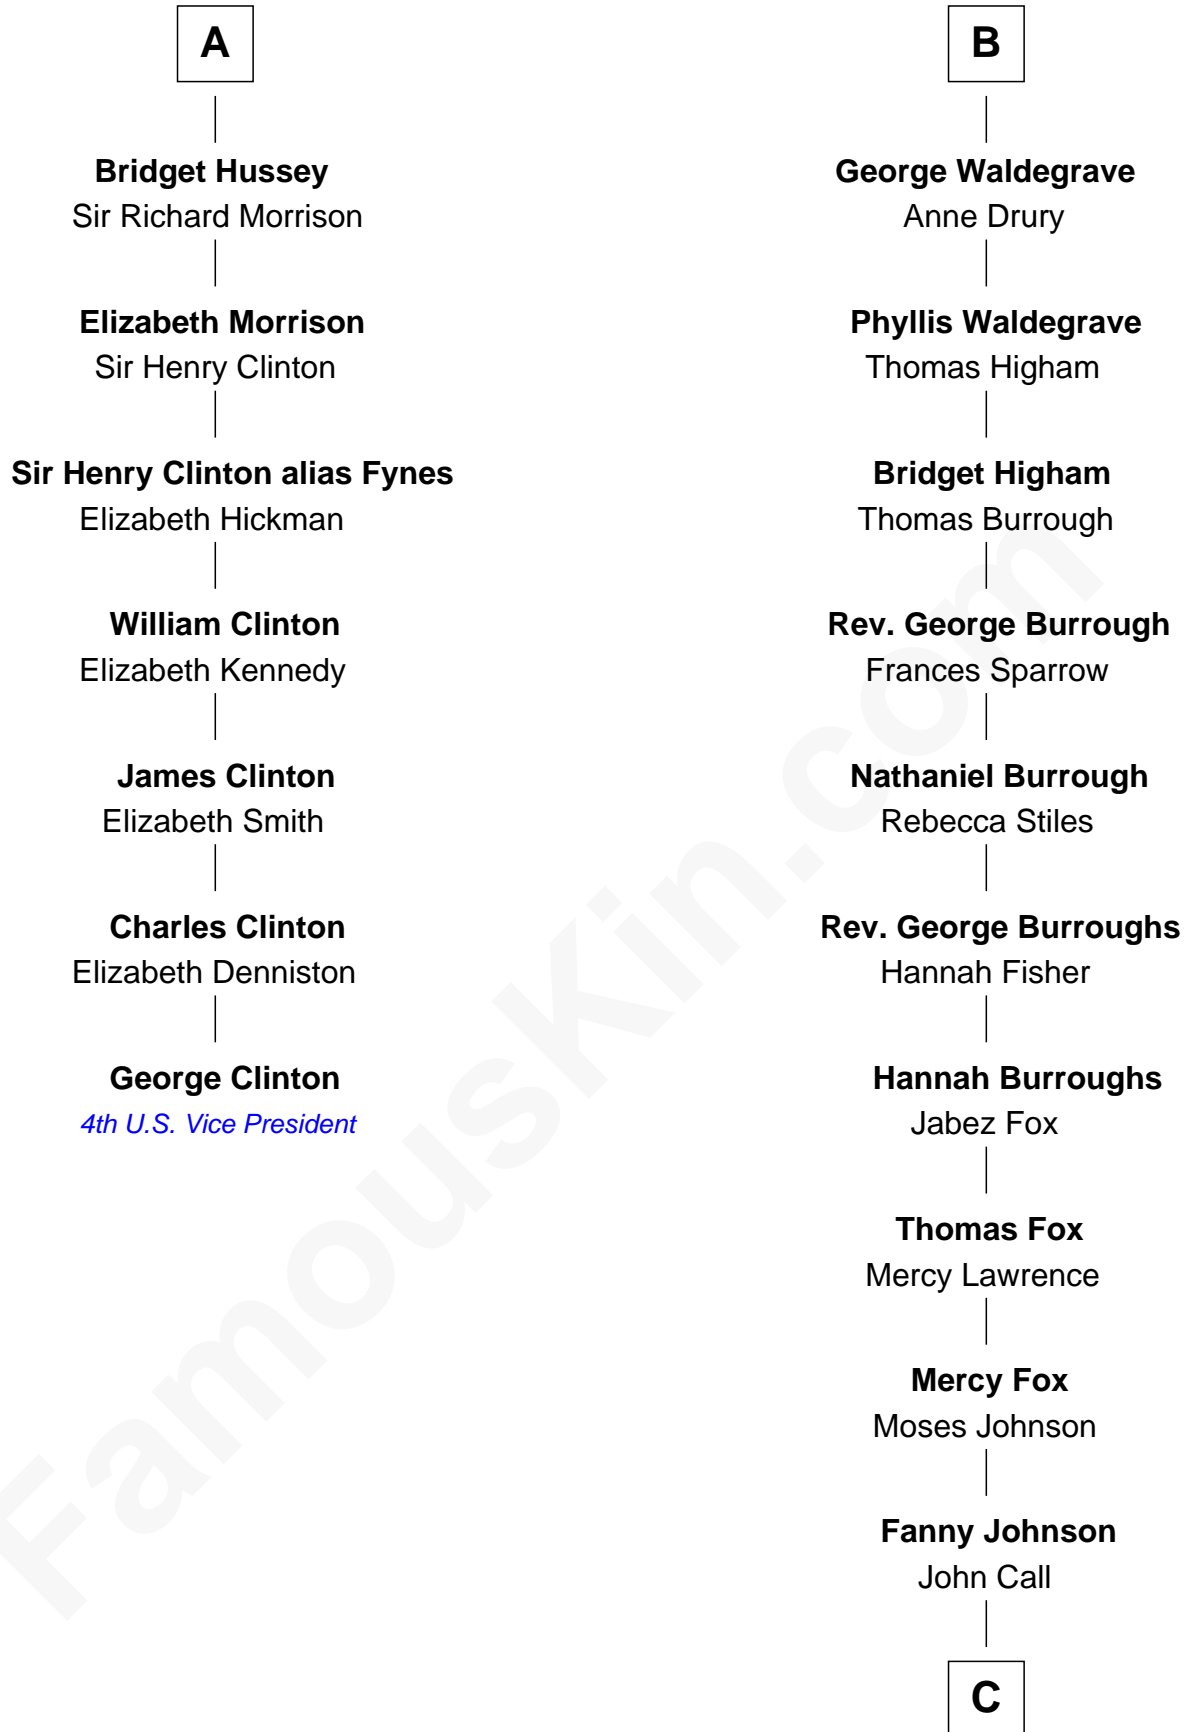

FamousKin.com Relationship Chart of

George Clinton

4th U.S. Vice President

13th cousin 7 times removed of

Walt Disney

Co-Founder of The Walt Disney Company

C

Eber Call
Violette Lawrence

Charles Call
Henrietta Gross

Flora Call
Elias Charles Disney

Walt Disney
Co-Founder of The Walt Disney Co.

FamousKin.com