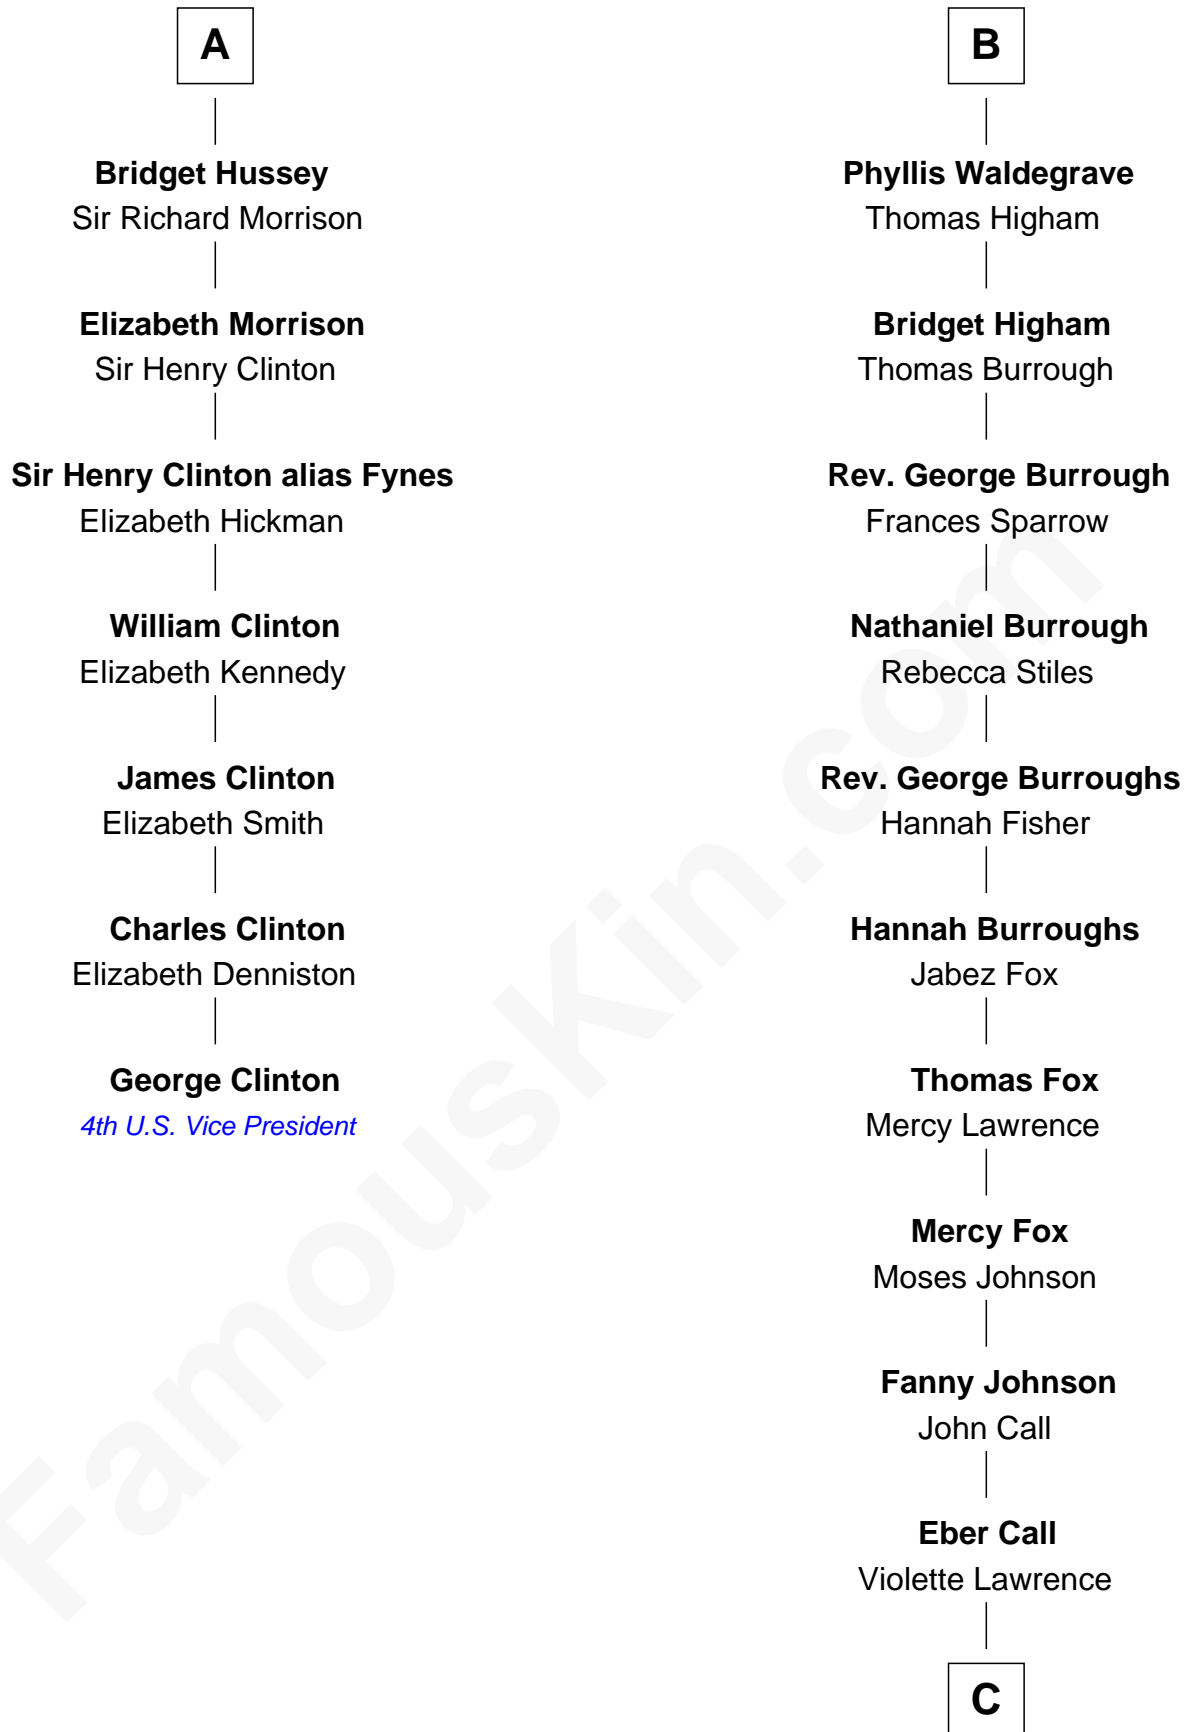

FamousKin.com Relationship Chart of

George Clinton

4th U.S. Vice President

13th cousin 6 times removed of

Walt Disney

Co-Founder of The Walt Disney Company

Bartholomew de Badlesmere

Margaret de Clare

Sir Edmund Grey

Katherine Percy

George Grey

Catherine Herbert

Anne Grey

Sir John Hussey

A

Margaret de Badlesmere

Sir John de Tivetot

Sir Robert de Tivetot

Margaret Deincourt

Elizabeth de Tivetot

Sir Philip le Despencer

Margery Despencer

Sir Roger Wentworth

Henry Wentworth

Elizabeth Howard

Margery Wentworth

Sir William Waldegrave

George Waldegrave

Anne Drury

B

C

Charles Call
Henrietta Gross