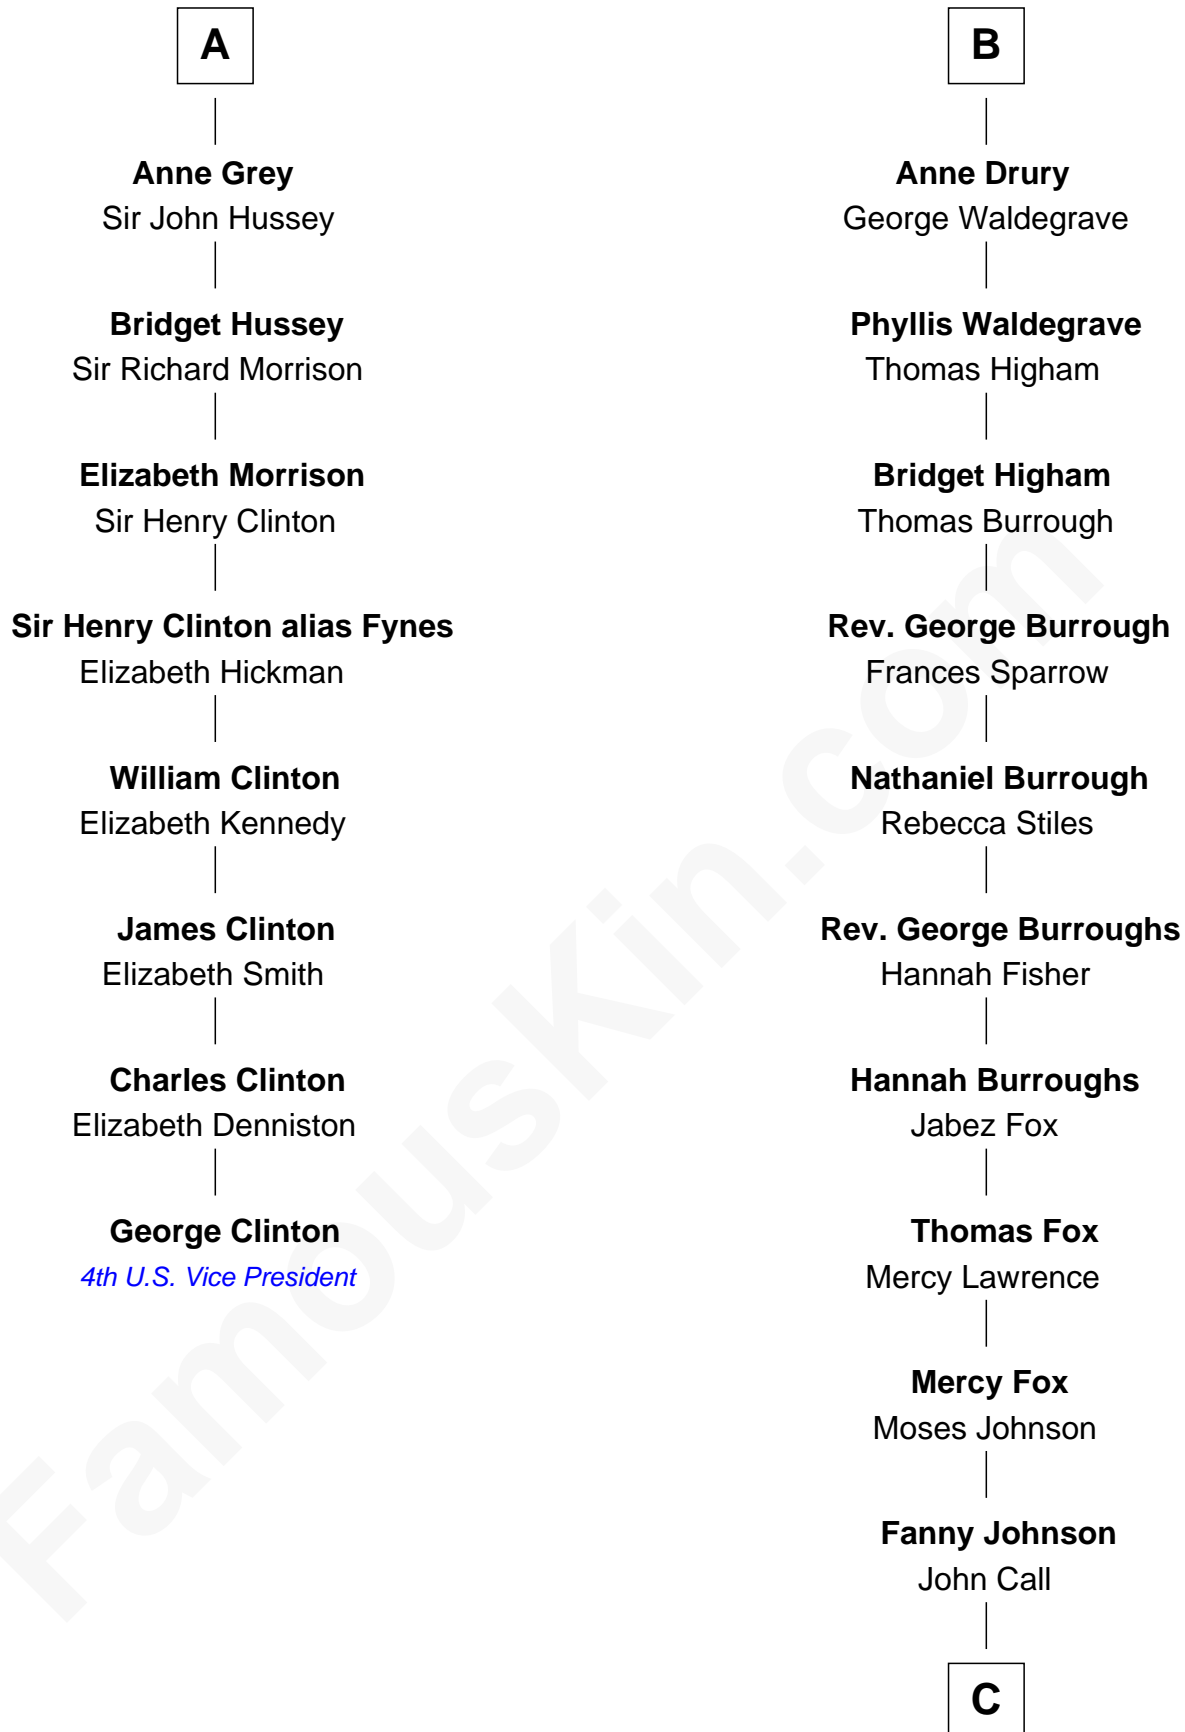

FamousKin.com Relationship Chart of

George Clinton

4th U.S. Vice President

14th cousin 6 times removed of

Walt Disney

Co-Founder of The Walt Disney Company

Sir Gilbert de Clare

Joan of Acre

C

Eber Call
Violette Lawrence

Charles Call
Henrietta Gross

Flora Call
Elias Charles Disney

Walt Disney
Co-Founder of The Walt Disney Co.

FamousKin.com