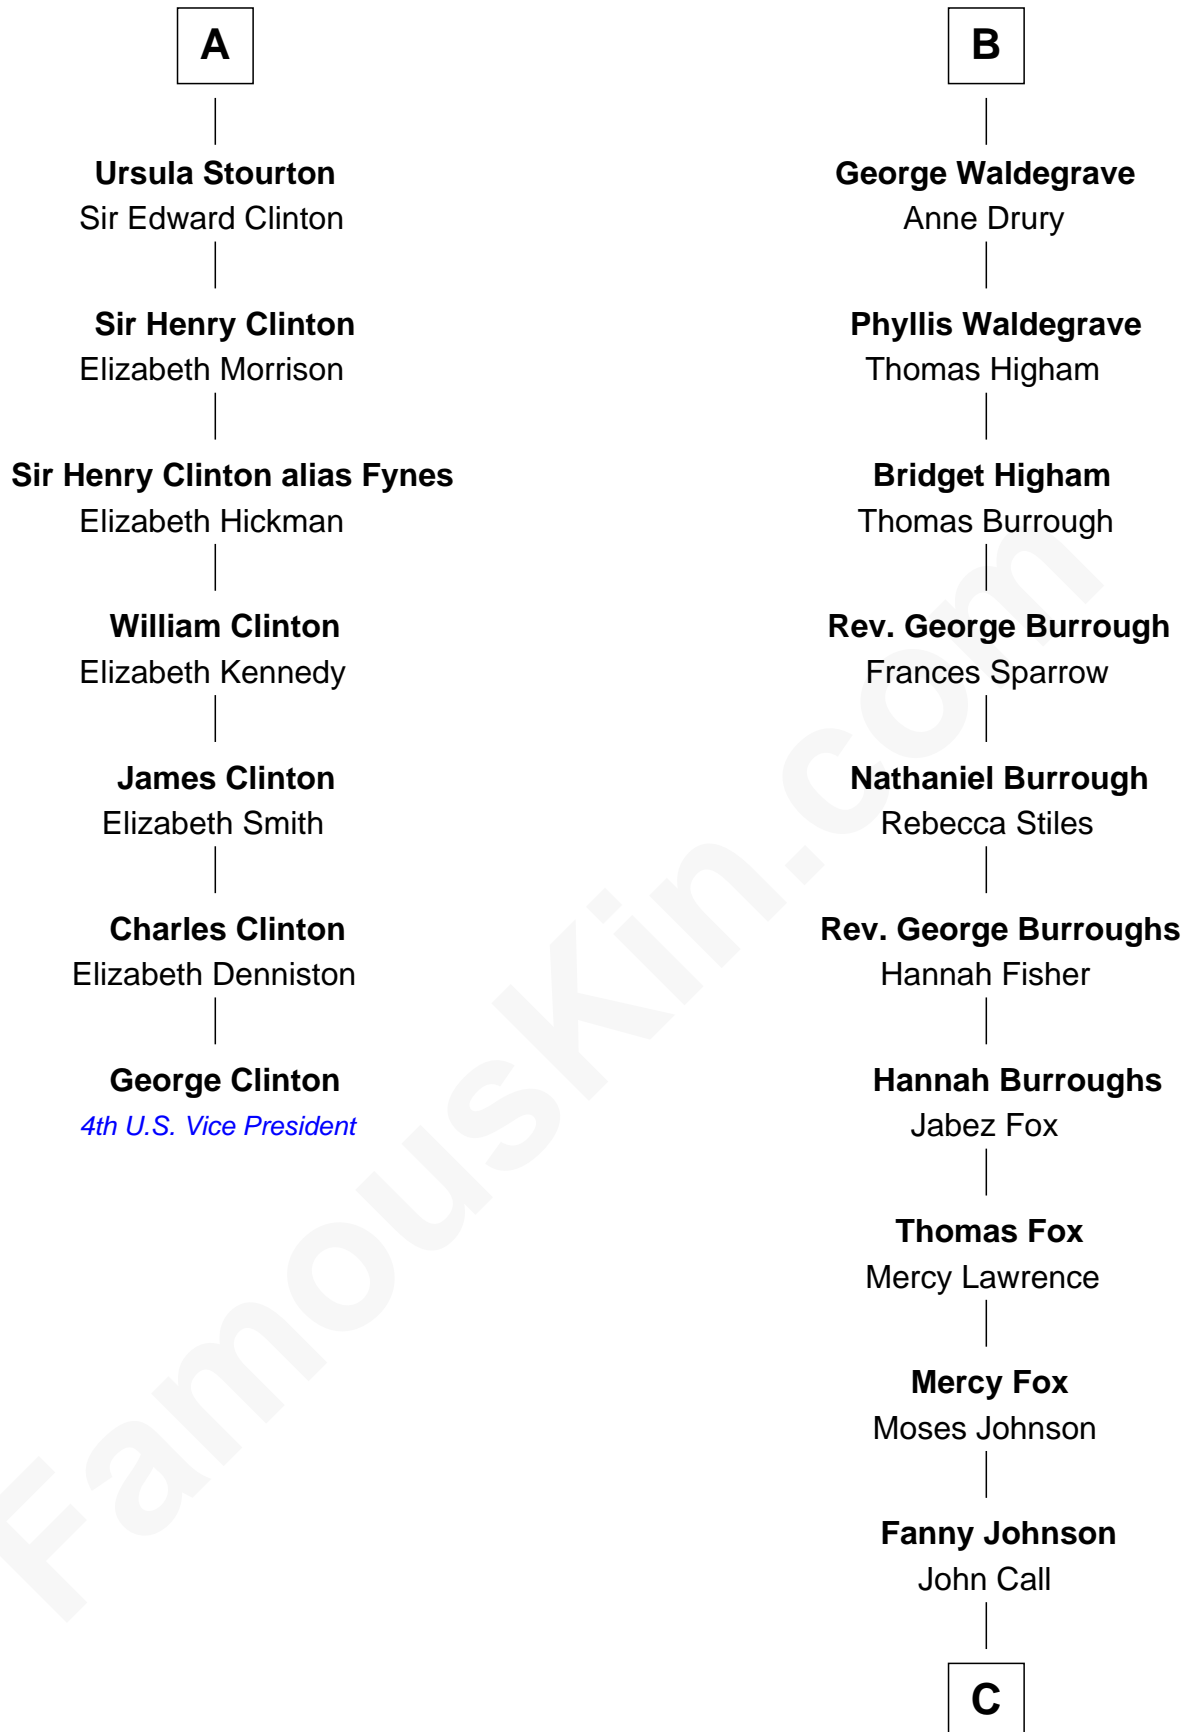

FamousKin.com Relationship Chart of

George Clinton

4th U.S. Vice President

13th cousin 7 times removed of

Walt Disney

Co-Founder of The Walt Disney Company

Eudo la Zouche
Milicent de Cantilupe

Eve la Zouche
Sir Maurice de Berkeley

Thomas de Berkeley
Katherine de Clyvedon

Sir John Berkeley
Elizabeth Betteshorne

Elizabeth Berkeley
Sir John Sutton

Sir John Sutton Dudley
Elizabeth Bramshot

Edmund Dudley
Elizabeth Grey

Elizabeth Dudley
William Stourton

A

Sir William la Zouche
Maud Lovel

Milicent la Zouche
Sir William Deincourt

Margaret Deincourt
Sir Robert de Tibetot

Elizabeth de Tibetot
Sir Philip le Despencer

Margery Despencer
Sir Roger Wentworth

Henry Wentworth
Elizabeth Howard

Margery Wentworth
Sir William Waldegrave

B

C

Eber Call
Violette Lawrence

Charles Call
Henrietta Gross

Flora Call
Elias Charles Disney

Walt Disney
Co-Founder of The Walt Disney Co.

FamousKin.com