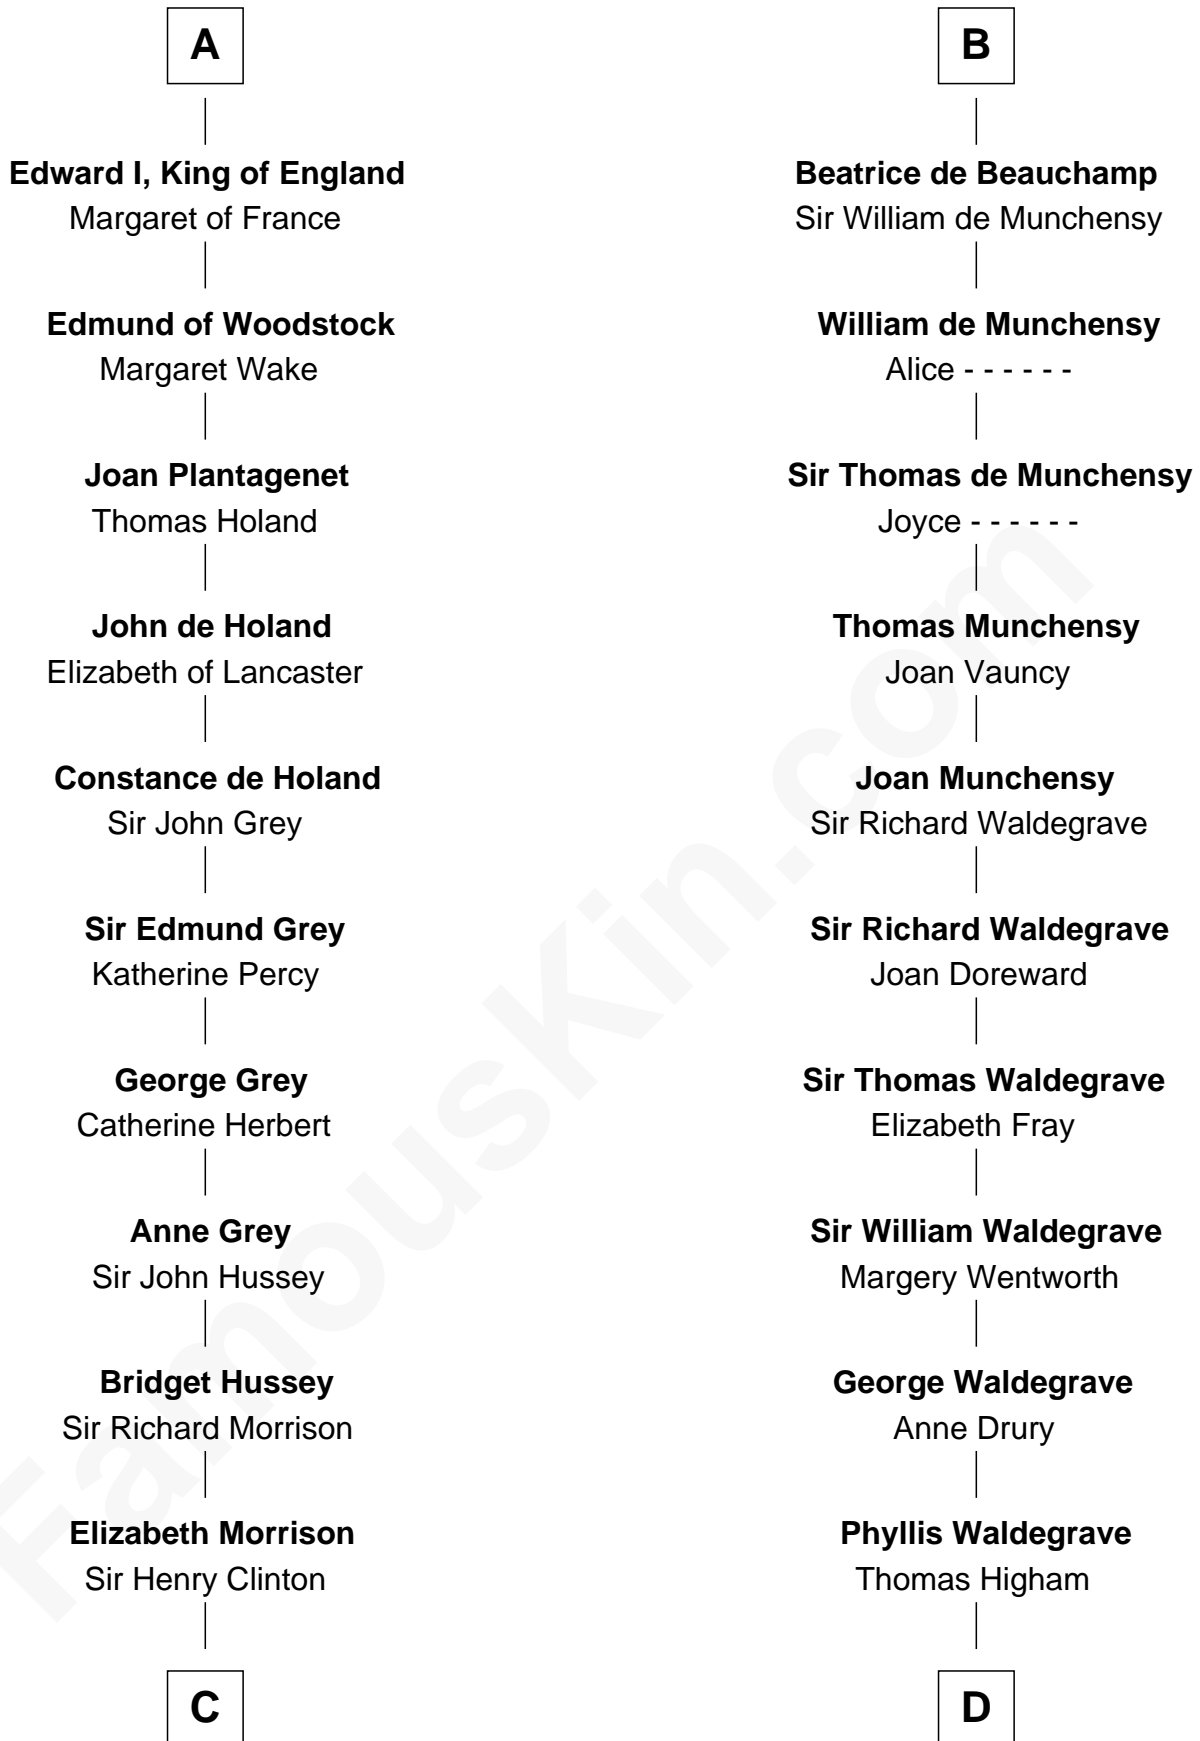

FamousKin.com

Relationship Chart of

George Clinton

4th U.S. Vice President

20th cousin 1 time removed of

Rev. George Burroughs

Executed for Witchcraft, Salem 1692

Fulbert of Falaise

C

Sir Henry Clinton alias Fynes

Elizabeth Hickman

William Clinton

Elizabeth Kennedy

James Clinton

Elizabeth Smith

Charles Clinton