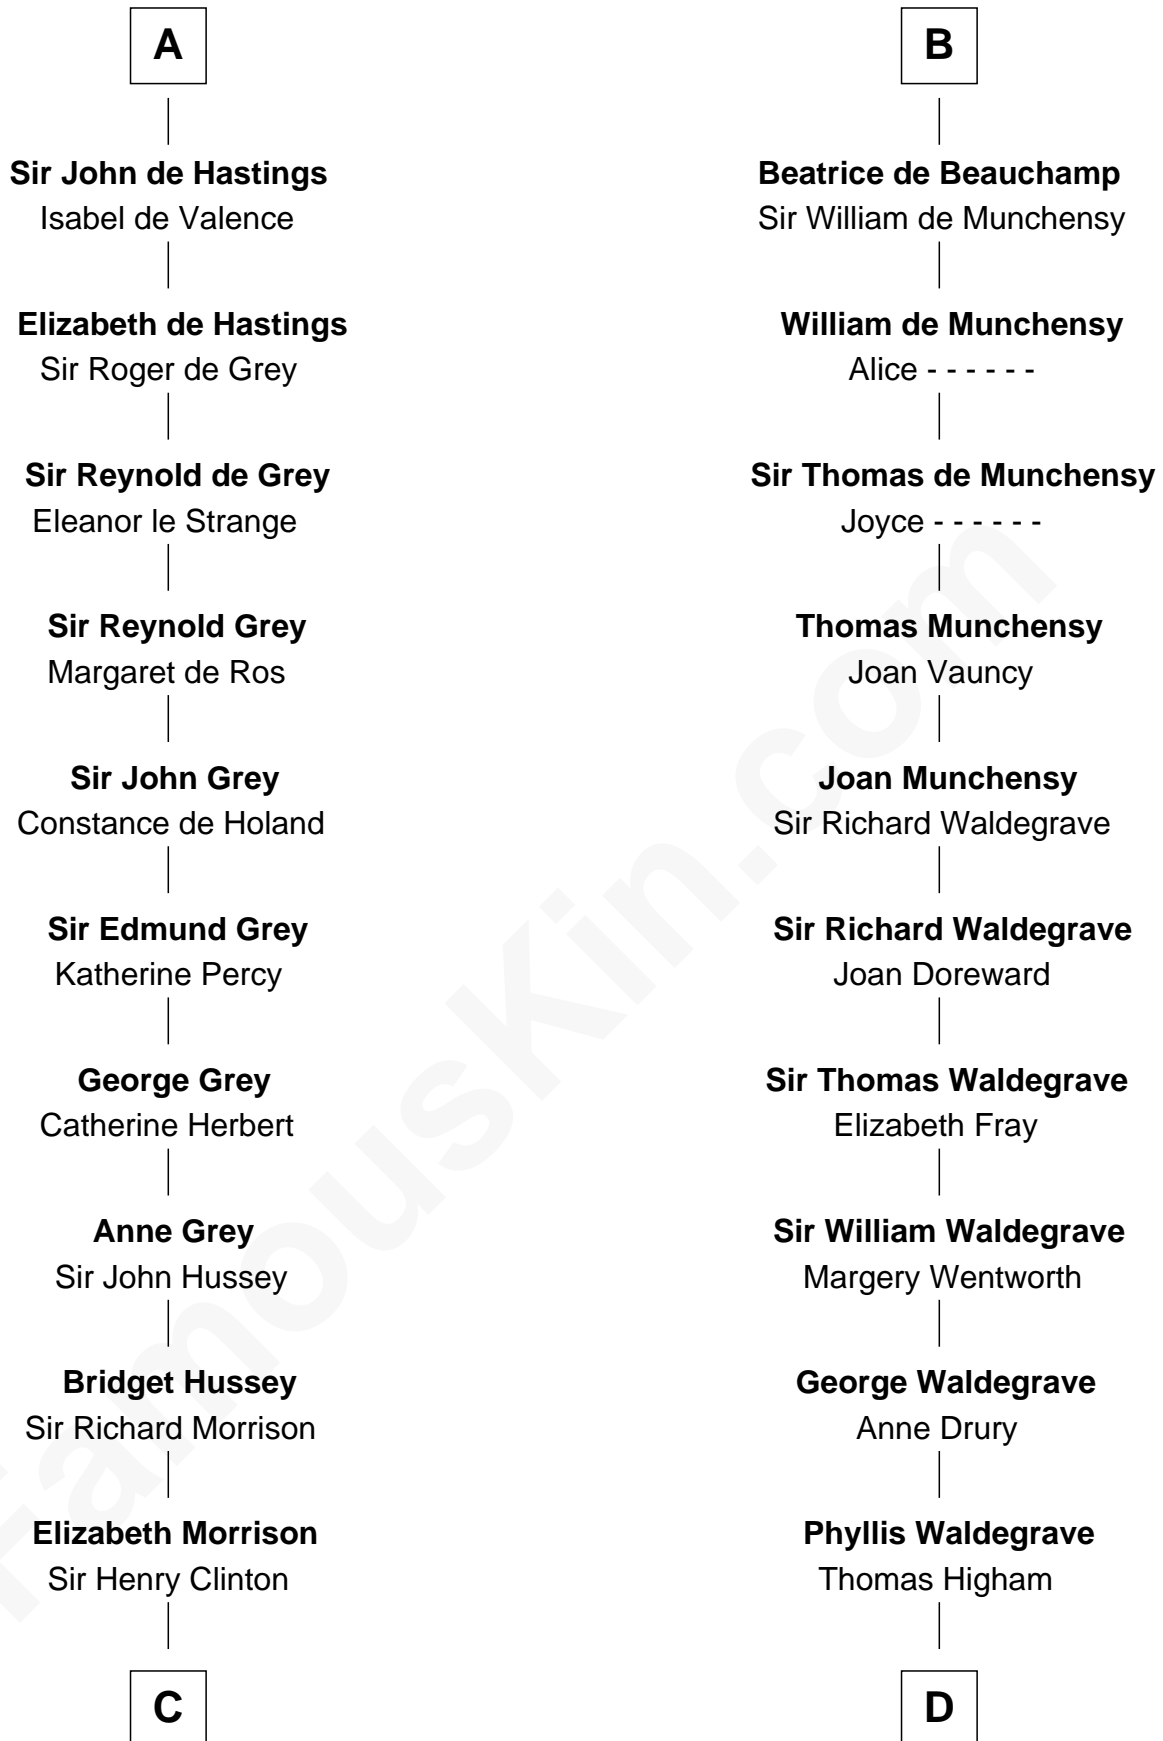

FamousKin.com

Relationship Chart of

George Clinton

4th U.S. Vice President

20th cousin 1 time removed of

Rev. George Burroughs

Executed for Witchcraft, Salem 1692

Edmund Ironside

C

Sir Henry Clinton alias Fynes

Elizabeth Hickman

William Clinton

Elizabeth Kennedy

James Clinton

Elizabeth Smith

Charles Clinton