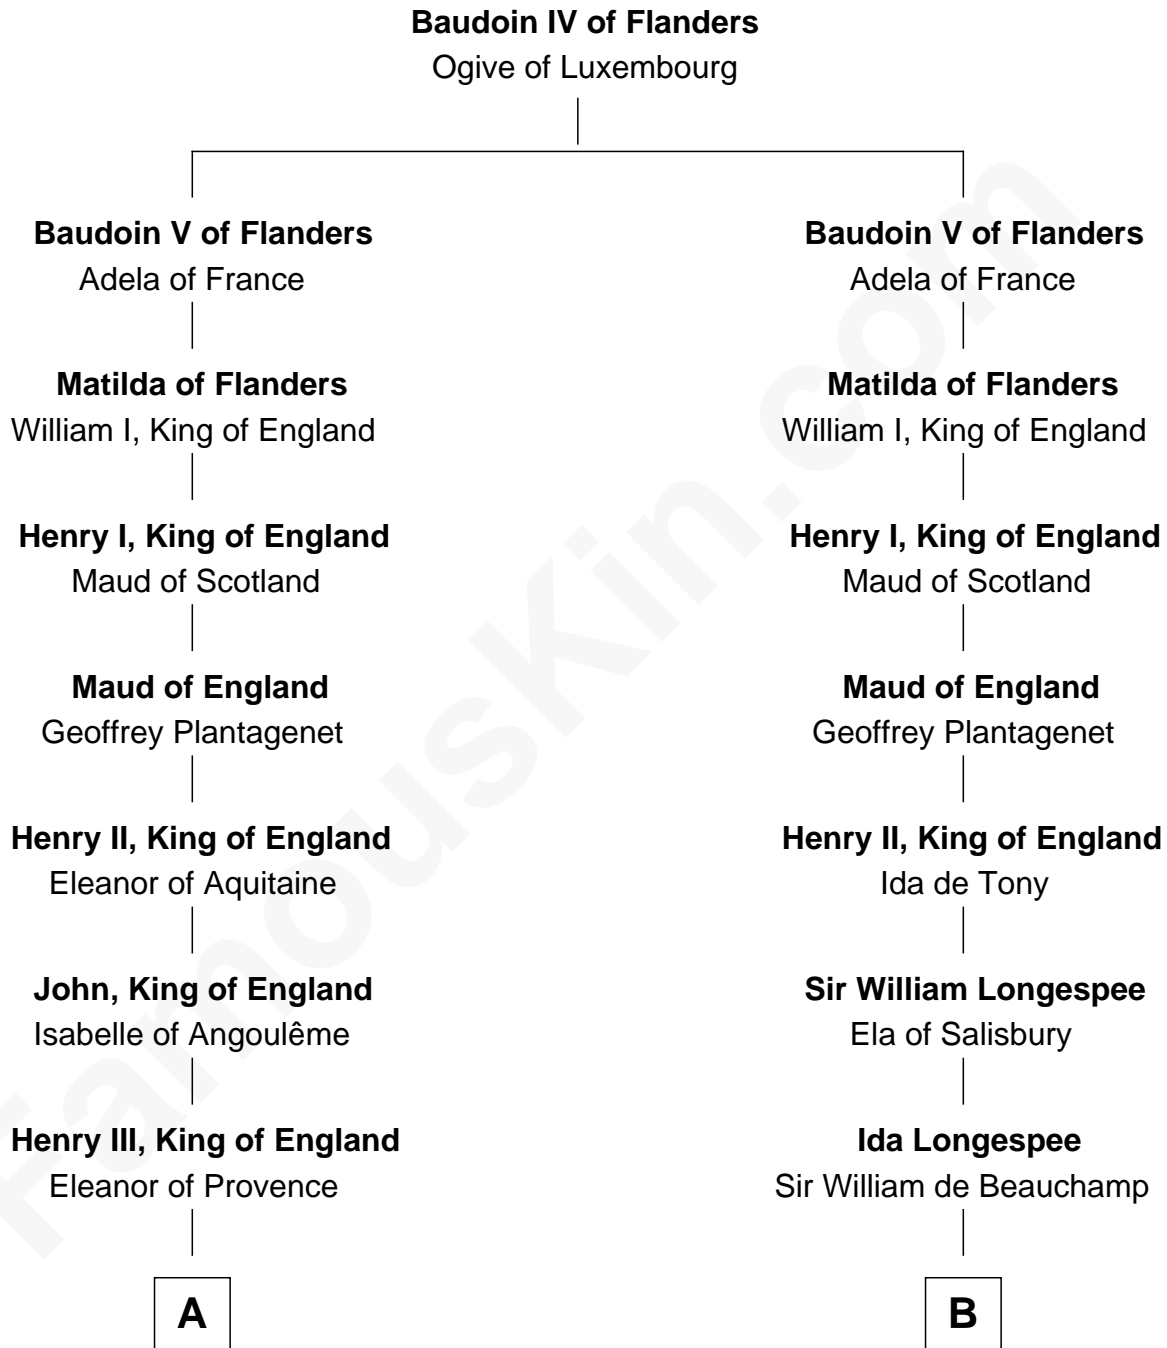

FamousKin.com

Relationship Chart of

George Clinton

4th U.S. Vice President

20th cousin 1 time removed of

Rev. George Burroughs

Executed for Witchcraft, Salem 1692

C

Sir Henry Clinton alias Fynes

Elizabeth Hickman

William Clinton

Elizabeth Kennedy

James Clinton

Elizabeth Smith

Charles Clinton

Elizabeth Denniston