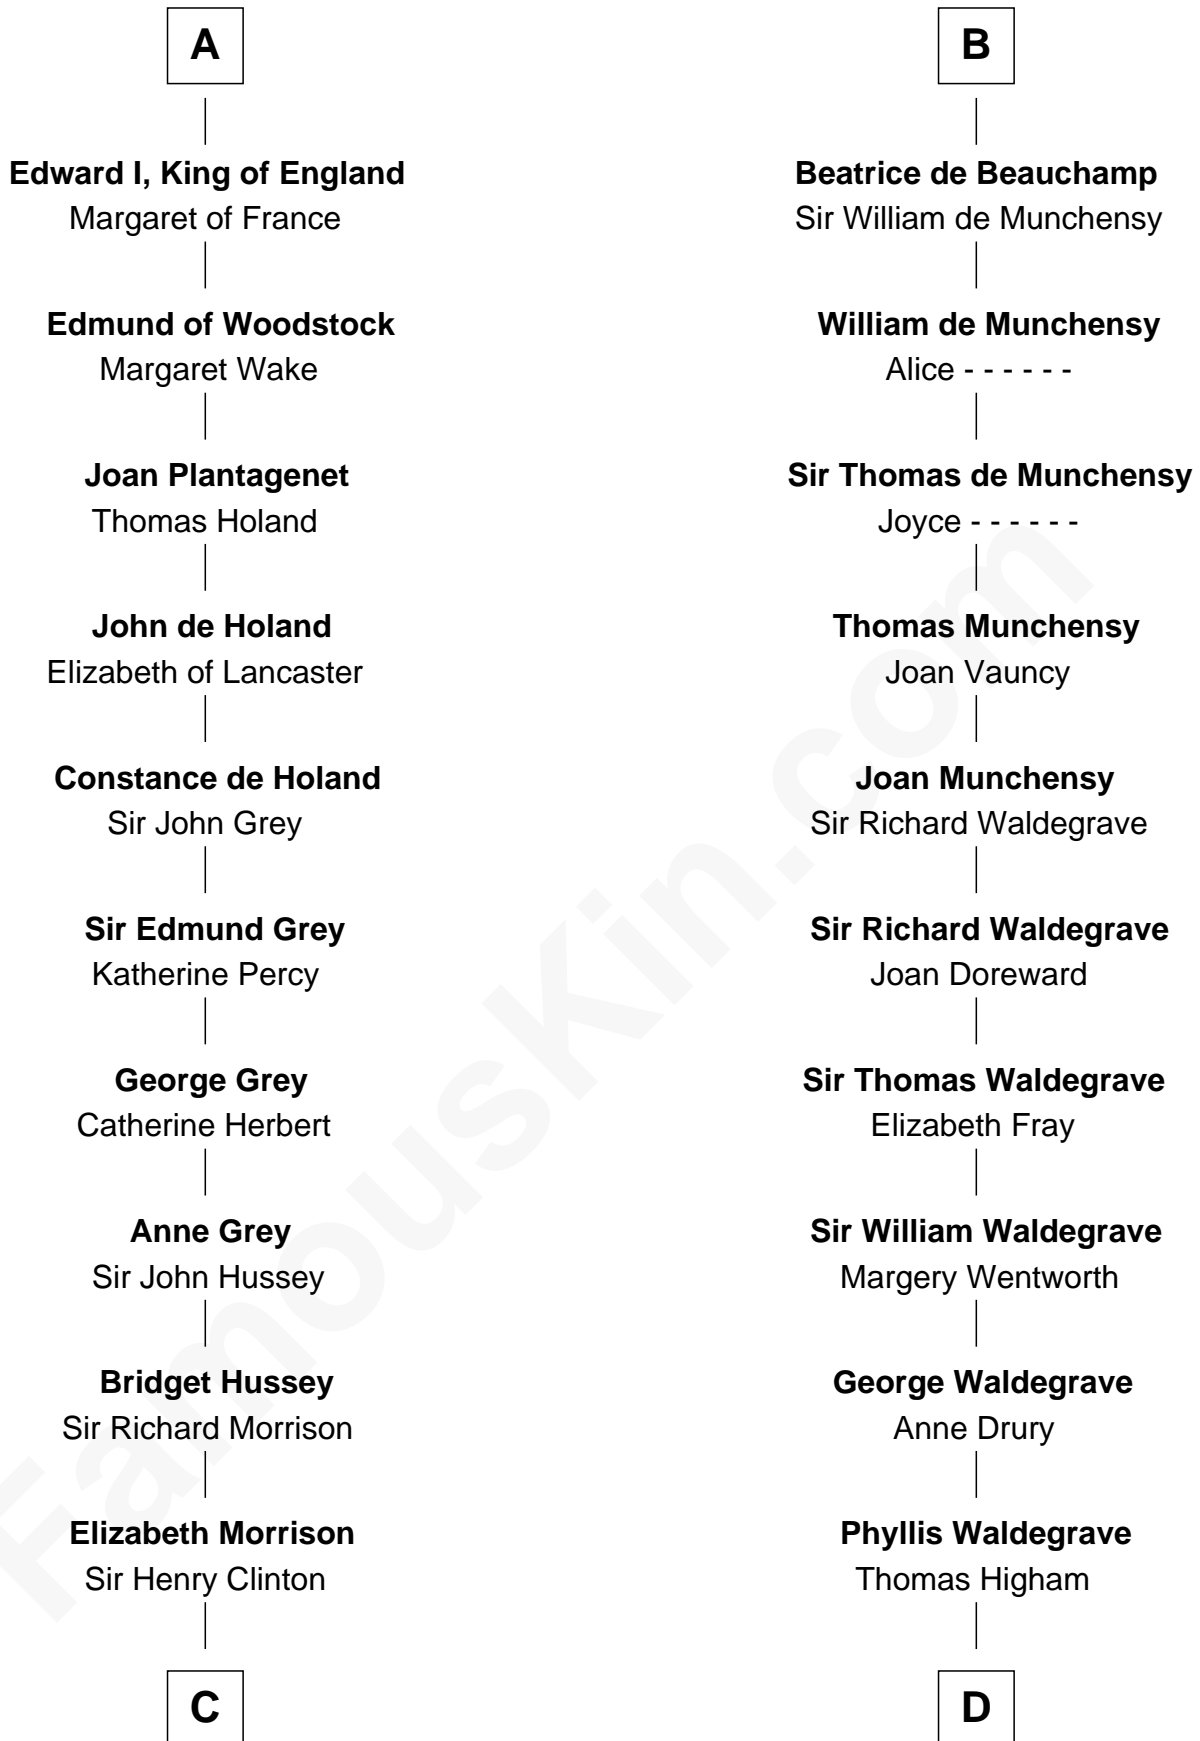

FamousKin.com

Relationship Chart of

George Clinton

4th U.S. Vice President

20th cousin 1 time removed of

Rev. George Burroughs

Executed for Witchcraft, Salem 1692

C

Sir Henry Clinton alias Fynes

Elizabeth Hickman

William Clinton

Elizabeth Kennedy

James Clinton

Elizabeth Smith

Charles Clinton

Elizabeth Denniston