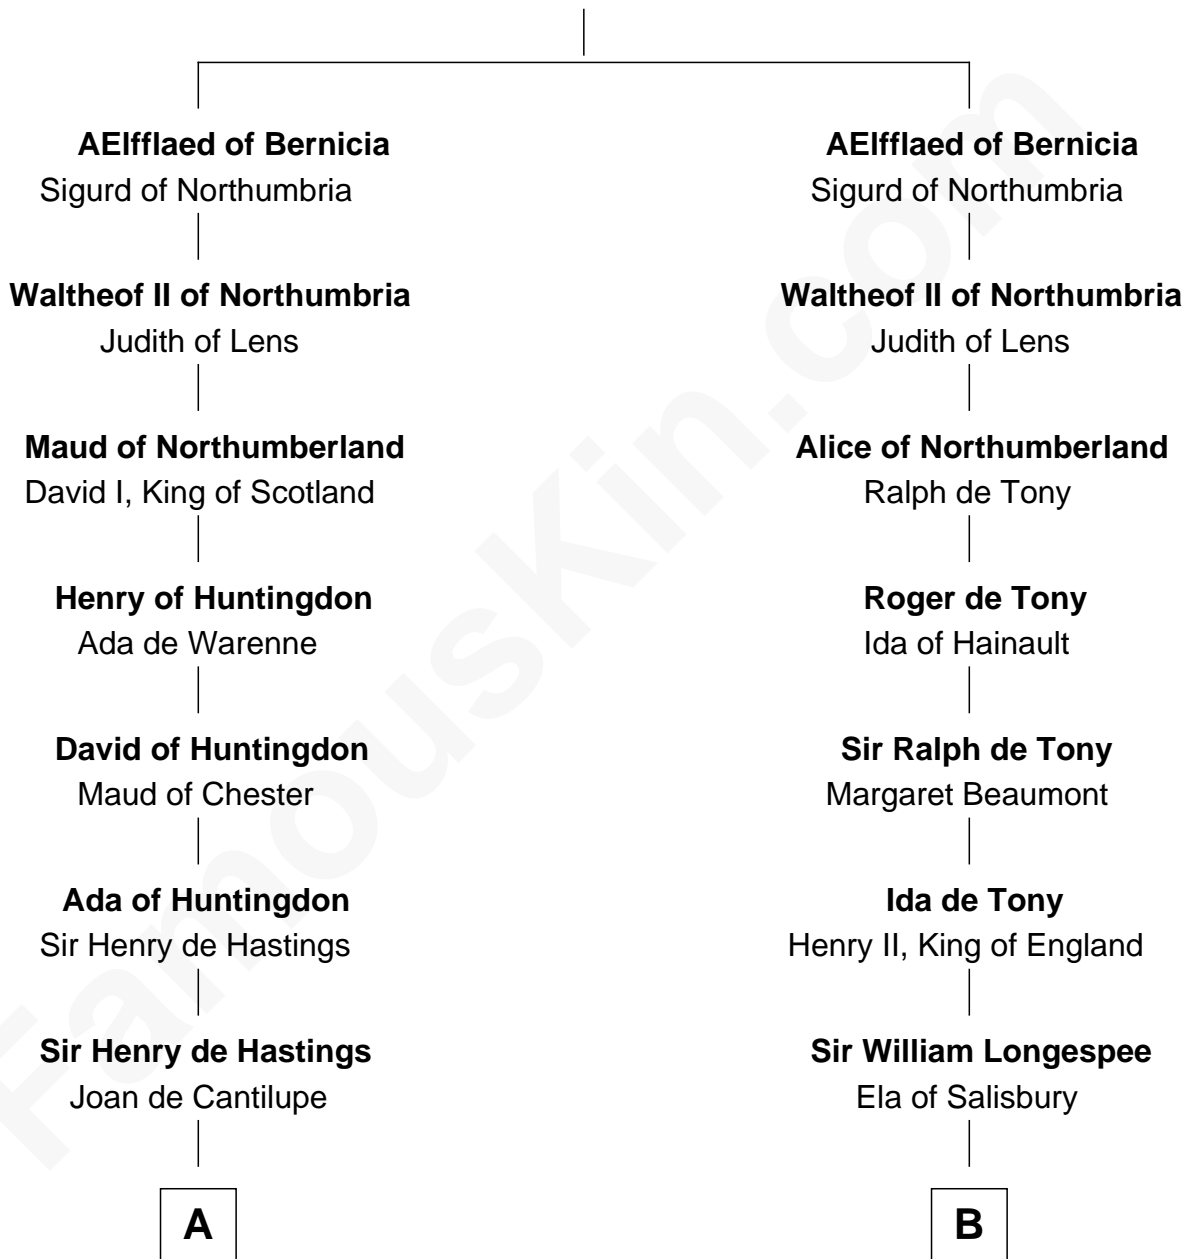

FamousKin.com Relationship Chart of

George Clinton

4th U.S. Vice President

21st cousin of

Rev. George Burroughs

Executed for Witchcraft, Salem 1692

Ealdred of Bernicia

C

Sir Henry Clinton alias Fynes

Elizabeth Hickman

William Clinton

Elizabeth Kennedy

James Clinton

Elizabeth Smith

Charles Clinton

Elizabeth Denniston