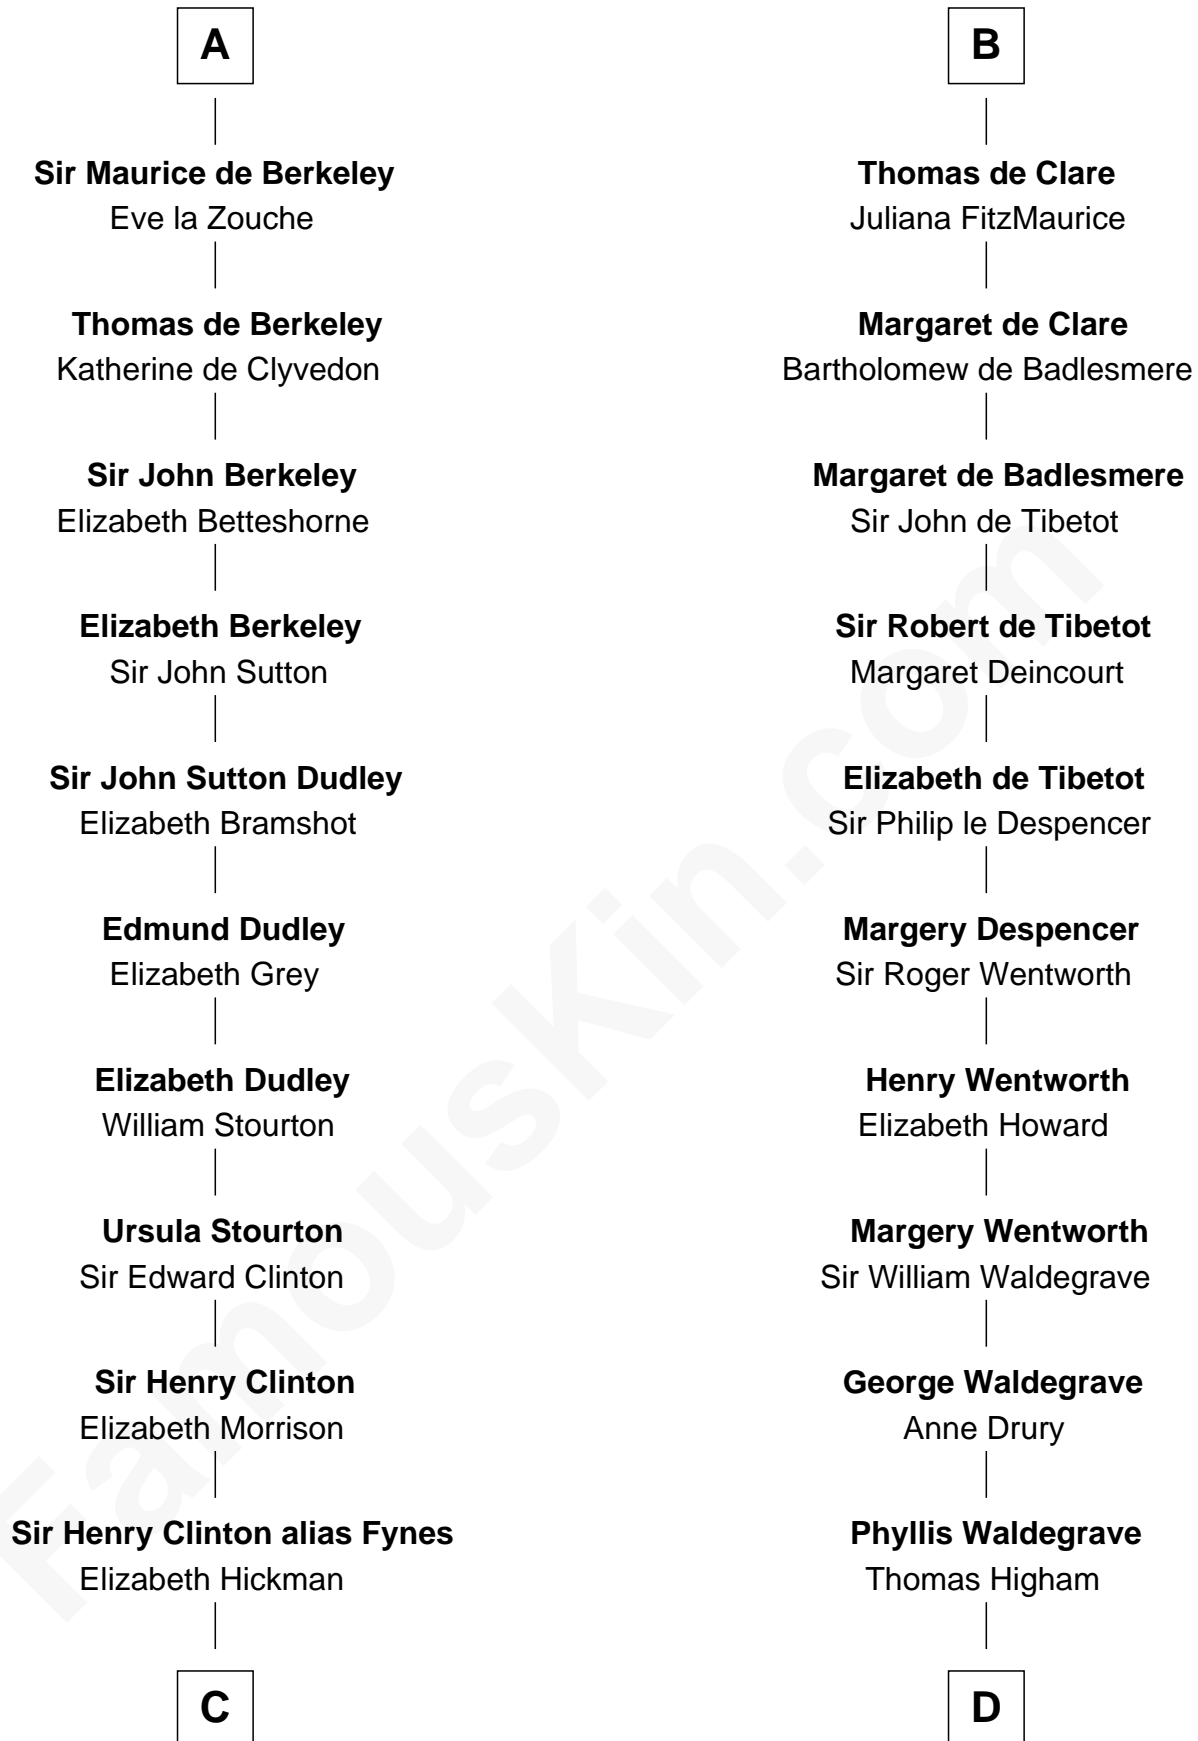

FamousKin.com Relationship Chart of

George Clinton

4th U.S. Vice President

20th cousin of

Rev. George Burroughs

Executed for Witchcraft, Salem 1692

Hugh de Grantmesnil

C

William Clinton
Elizabeth Kennedy

James Clinton
Elizabeth Smith

Charles Clinton
Elizabeth Denniston

George Clinton
4th U.S. Vice President

D

Bridget Higham
Thomas Burrough

Rev. George Burrough
Frances Sparrow

Nathaniel Burrough
Rebecca Stiles

Rev. George Burroughs
Salem Witch Trials 1692