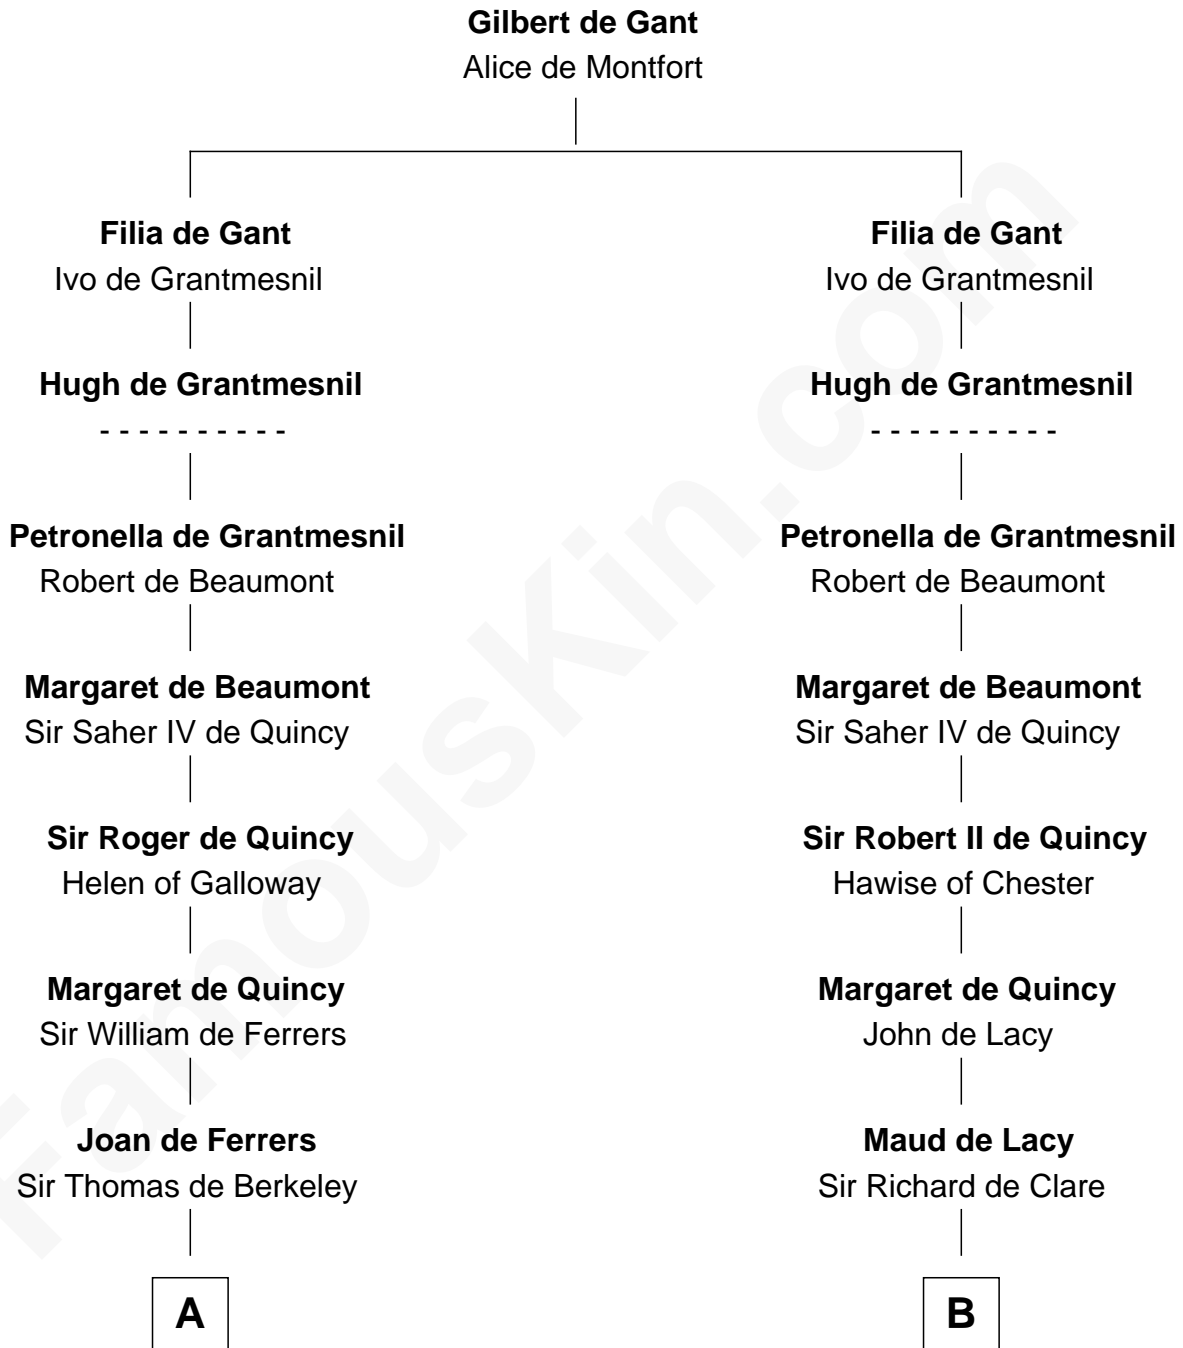

FamousKin.com Relationship Chart of

George Clinton

4th U.S. Vice President

20th cousin of

Rev. George Burroughs

Executed for Witchcraft, Salem 1692

C

William Clinton
Elizabeth Kennedy

James Clinton
Elizabeth Smith

Charles Clinton
Elizabeth Denniston

George Clinton
4th U.S. Vice President

D

Bridget Higham
Thomas Burrough

Rev. George Burrough
Frances Sparrow

Nathaniel Burrough
Rebecca Stiles

Rev. George Burroughs
Salem Witch Trials 1692