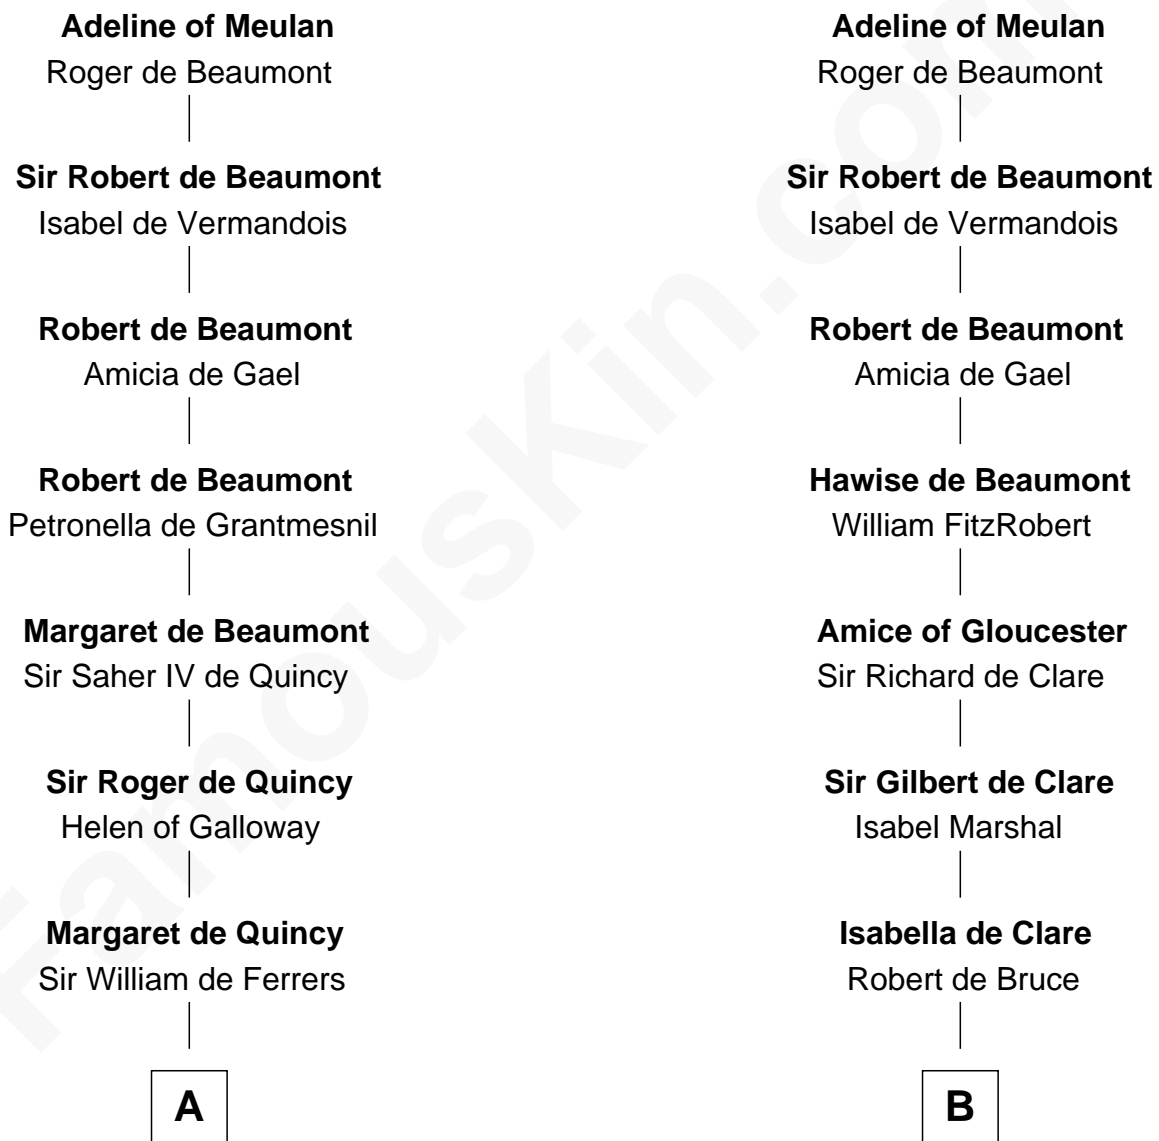

FamousKin.com Relationship Chart of

George Clinton

4th U.S. Vice President

17th cousin 4 times removed of

Mary Stuart

Queen of Scots

Waleran I of Meulan

Adela - - - - -

C

—
Sir Henry Clinton alias Fynes

Elizabeth Hickman

—
William Clinton

Elizabeth Kennedy

—
James Clinton

Elizabeth Smith

—
Charles Clinton

Elizabeth Denniston

—
George Clinton

4th U.S. Vice President

FamousKin.com