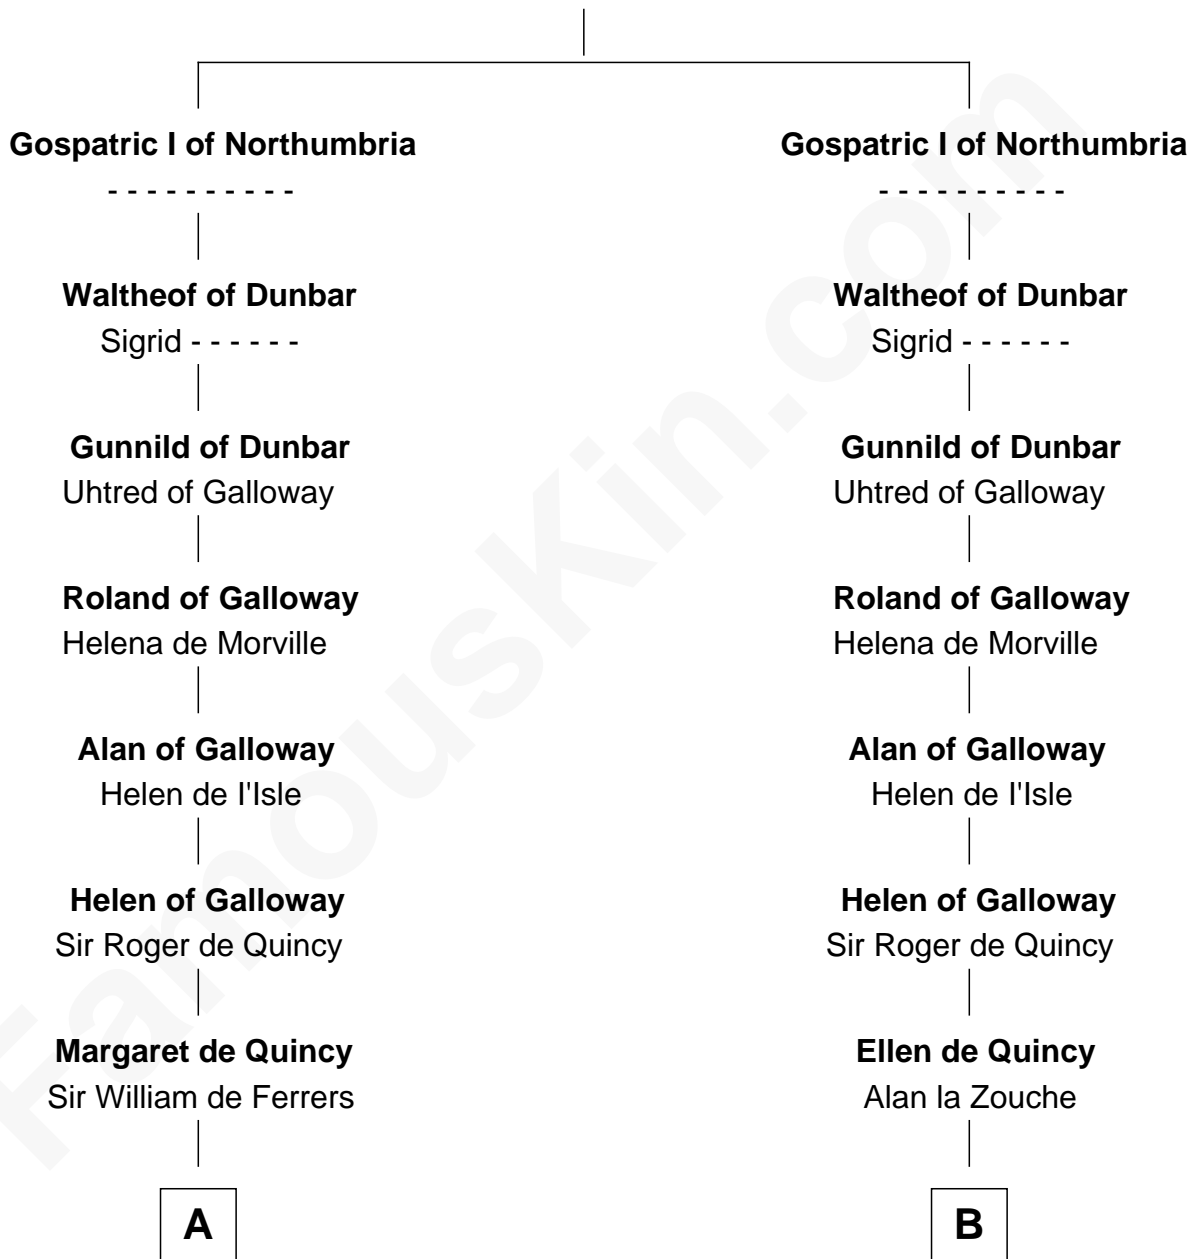

FamousKin.com Relationship Chart of

George Clinton

4th U.S. Vice President

17th cousin 4 times removed of

Mary Stuart

Queen of Scots

Maldred of Carlisle and Allendale

Edith of Northumbria

C

—
Sir Henry Clinton alias Fynes

Elizabeth Hickman

—
William Clinton

Elizabeth Kennedy

—
James Clinton

Elizabeth Smith

—
Charles Clinton

Elizabeth Denniston

—
George Clinton

4th U.S. Vice President

FamousKin.com