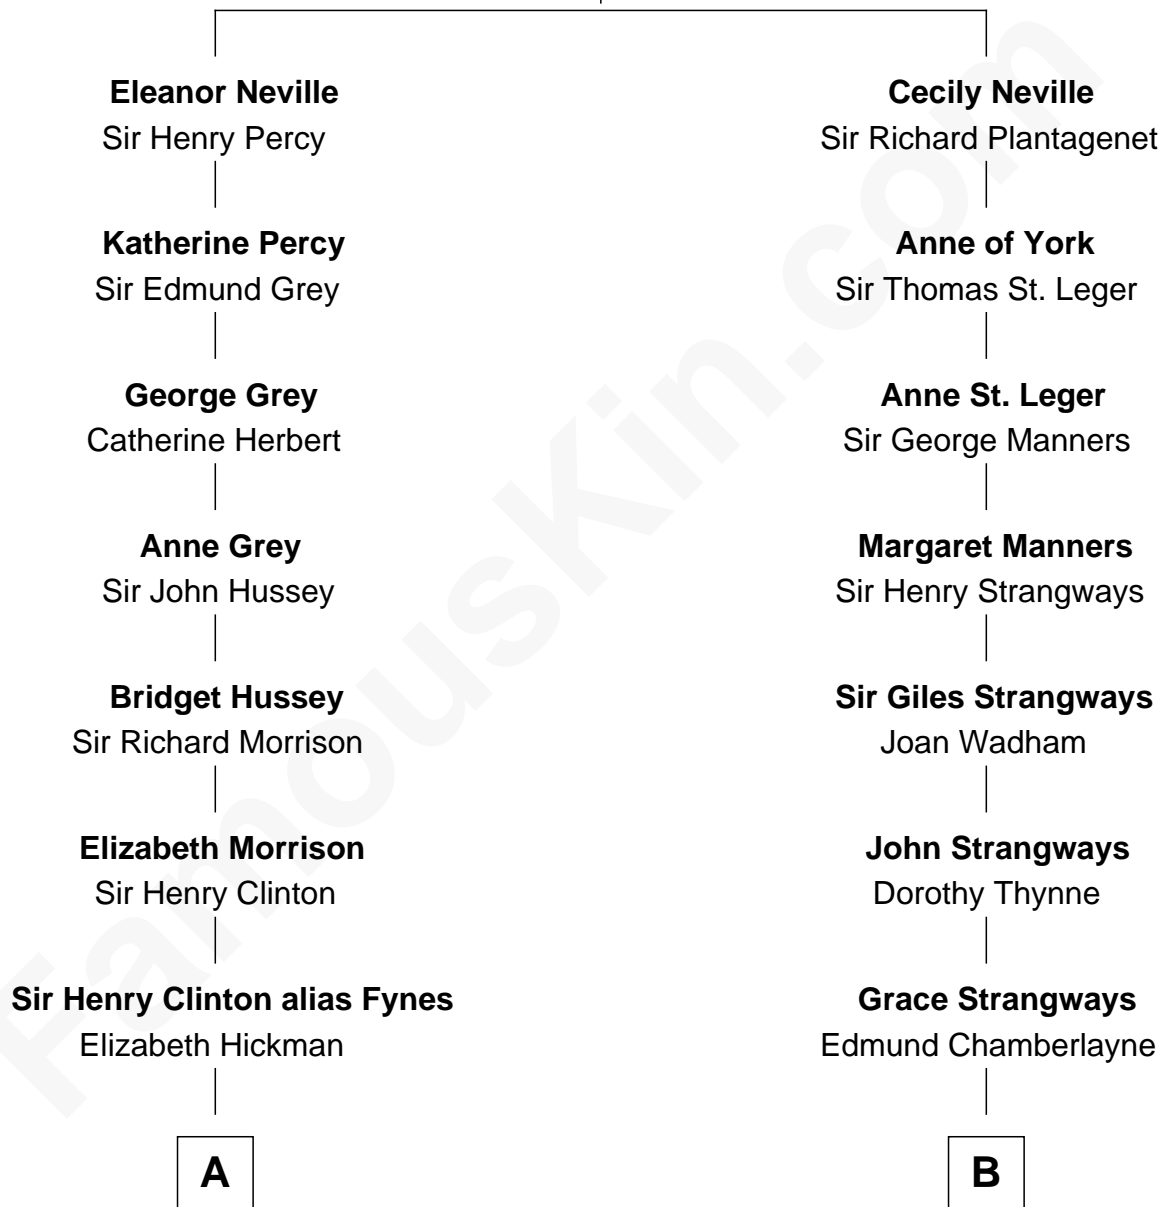

# FamousKin.com Relationship Chart of

**George Clinton**

*4th U.S. Vice President*

10th cousin 2 times removed of

**James C. Jones**

*10th Governor of Tennessee*

**Sir Ralph Neville**

Joan Beaufort

**A**

**William Clinton**  
Elizabeth Kennedy

**James Clinton**  
Elizabeth Smith

**Charles Clinton**  
Elizabeth Denniston

**George Clinton**  
*4th U.S. Vice President*

**B**

**Edmund Chamberlayne**  
Eleanor Colles

**Thomas Chamberlayne**  
Elizabeth Stratton

**Dorothy Chamberlayne**  
Peter Jones

**Thomas Jones**  
Susanna - - - - -

**Peter Jones**  
Catherine Chappell

**James C. Jones**  
*10th Governor of Tennessee*