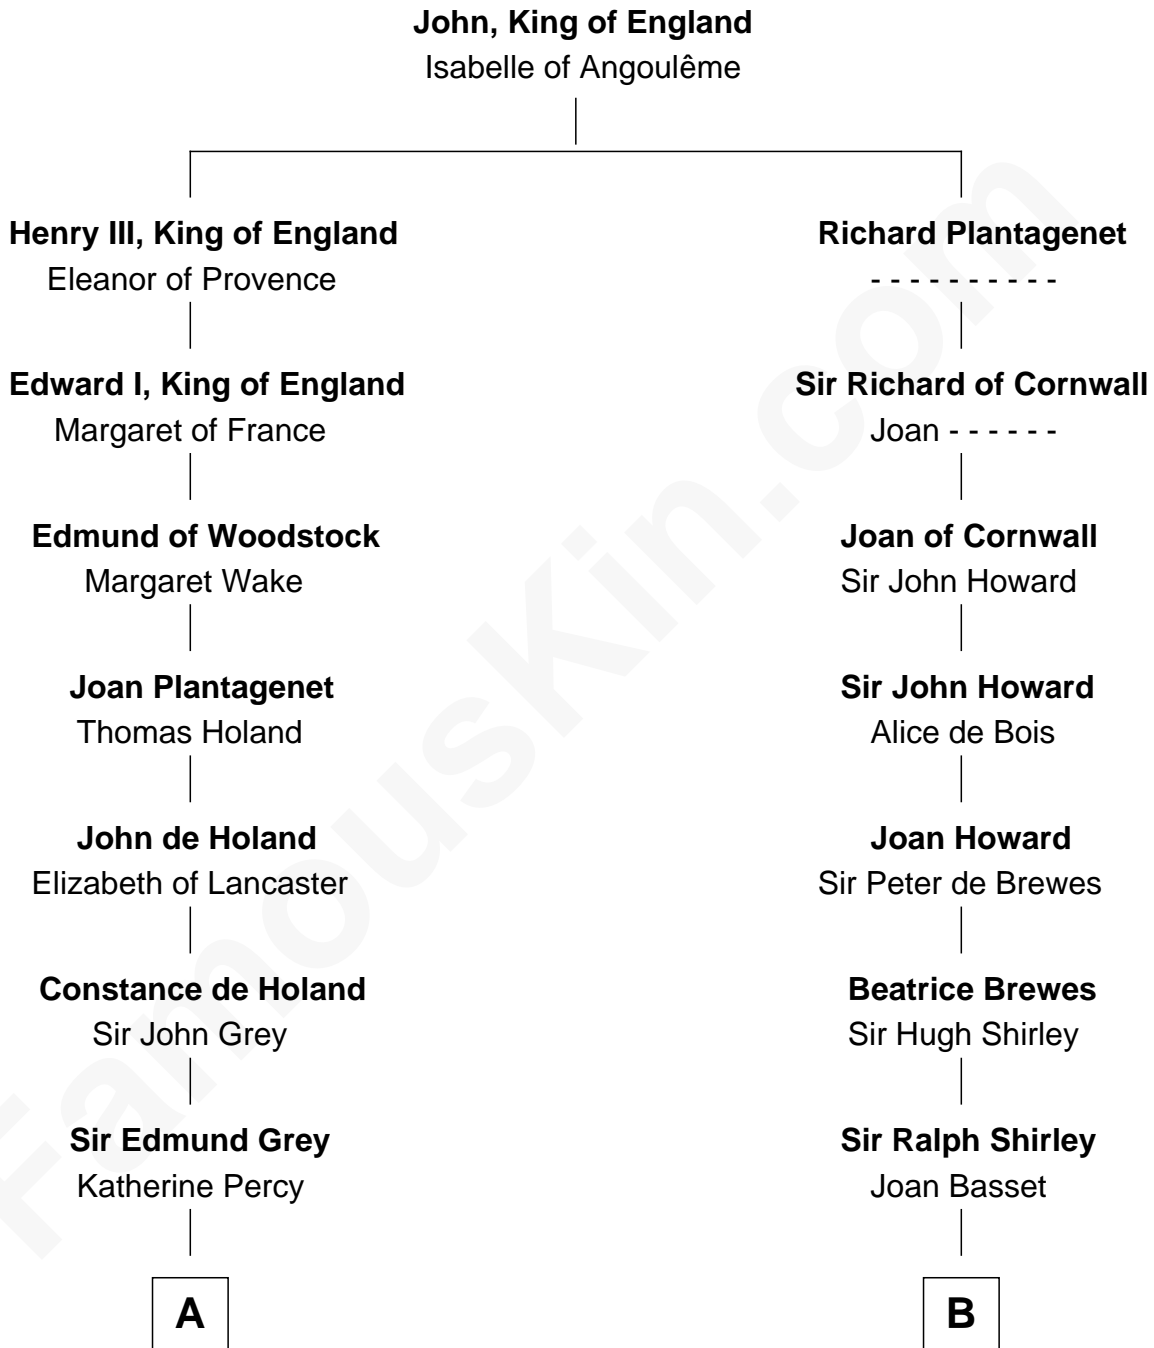

FamousKin.com

Relationship Chart of

George Clinton

4th U.S. Vice President

15th cousin 6 times removed of

William Henry Moore

Co-Founder, U.S. Steel and Nabisco

C

Sarah Browne
George Beckwith

George Beckwith
Rachel Marsh

George Beckwith
Mary Bradley

Rachael Arvilla Beckwith
Nathaniel Ford Moore

William Henry Moore
Co-Founder, U.S. Steel and Nabisco

FamousKin.com