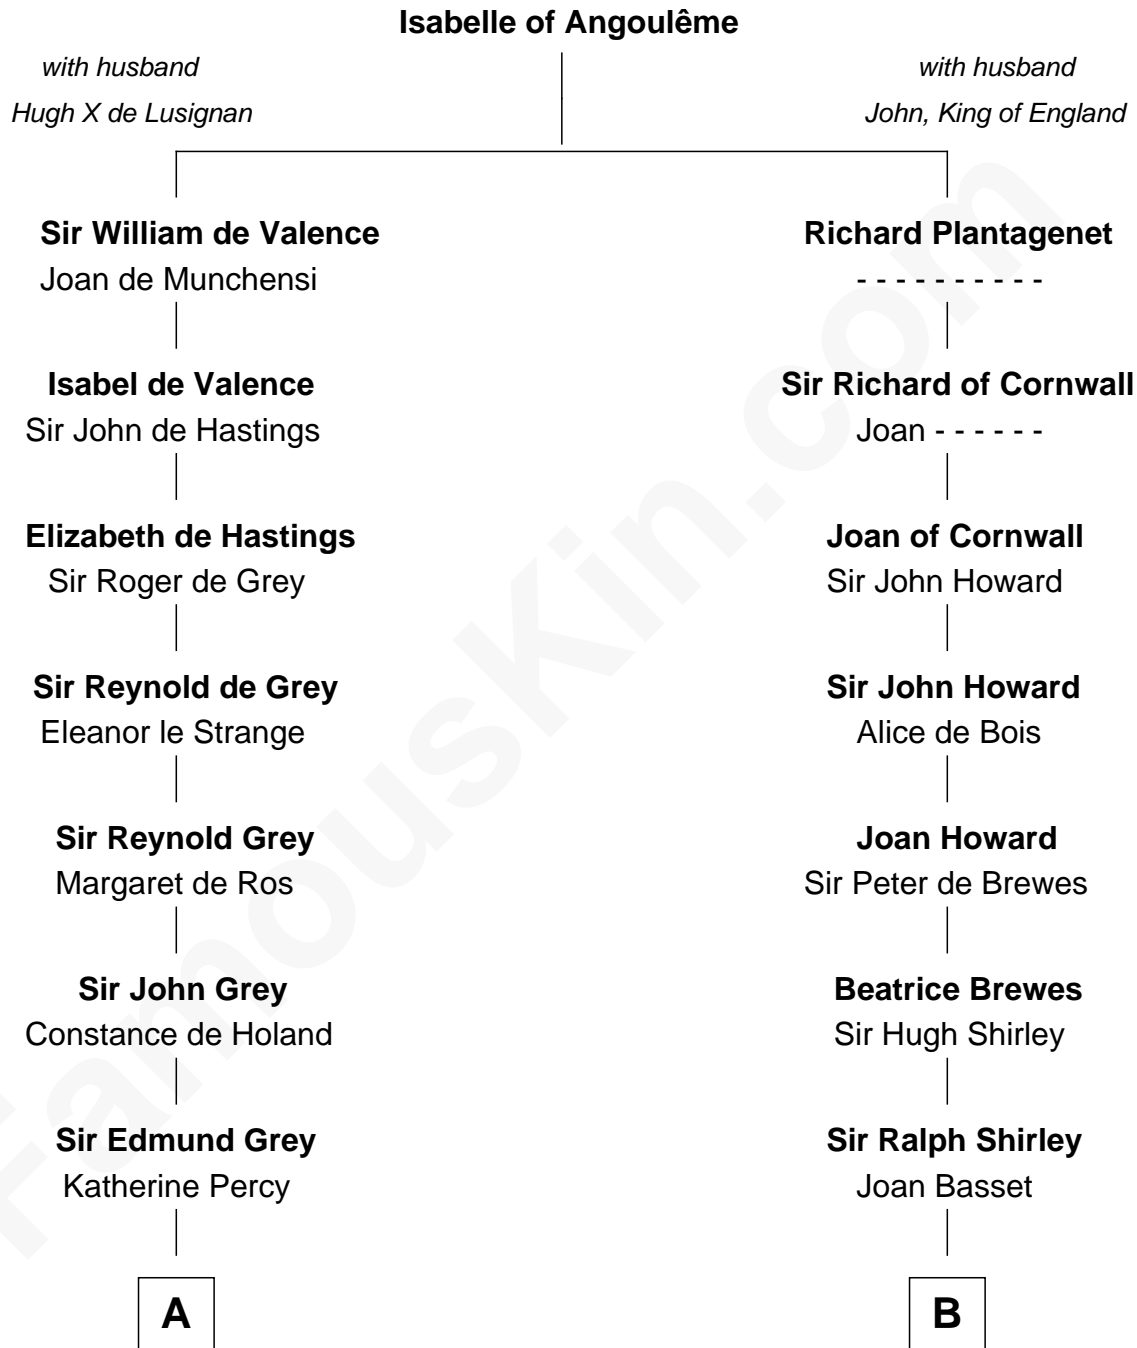

# FamousKin.com Relationship Chart of

**George Clinton**

*4th U.S. Vice President*

15th cousin 6 times removed of

**William Henry Moore**

*Co-Founder, U.S. Steel and Nabisco*

**C**

**Sarah Browne**  
George Beckwith

**George Beckwith**  
Rachel Marsh

**George Beckwith**  
Mary Bradley

**Rachael Arvilla Beckwith**  
Nathaniel Ford Moore

**William Henry Moore**  
*Co-Founder, U.S. Steel and Nabisco*

FamousKin.com