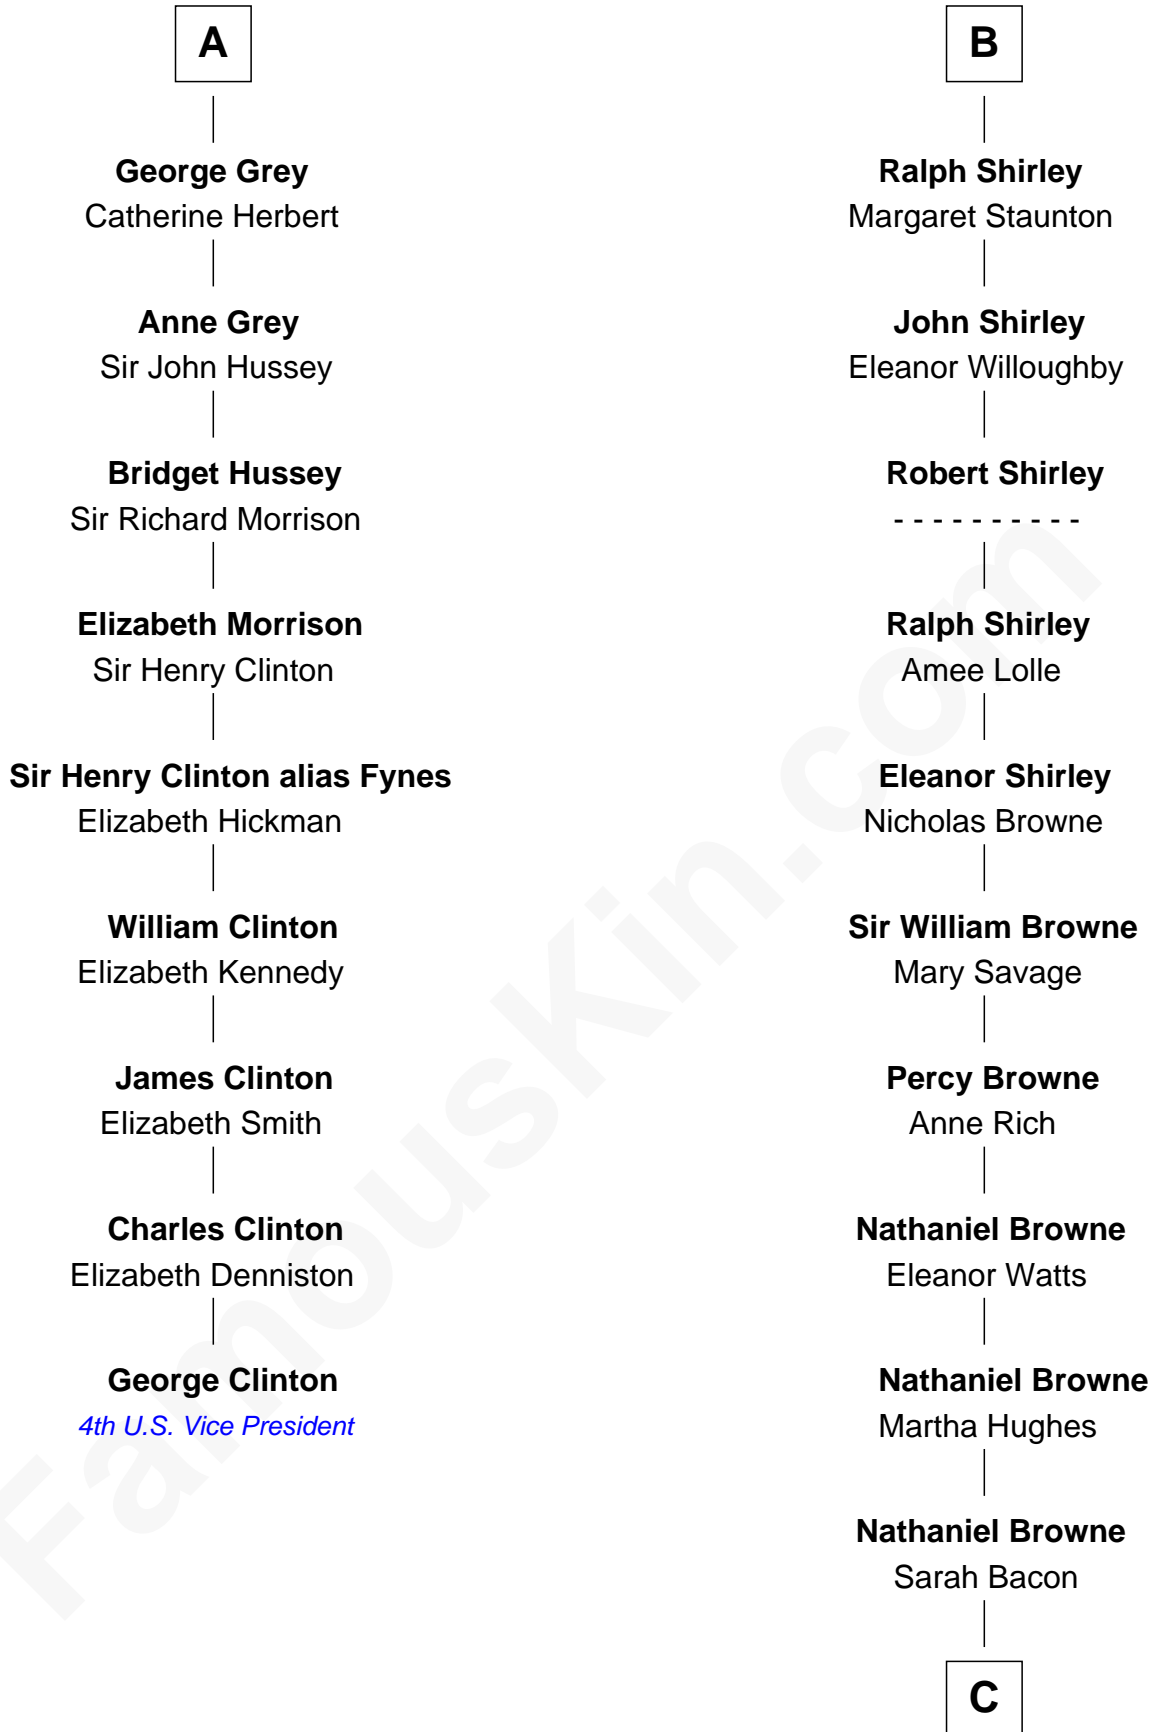

# FamousKin.com Relationship Chart of

**George Clinton**

*4th U.S. Vice President*

15th cousin 6 times removed of

**William Henry Moore**

*Co-Founder, U.S. Steel and Nabisco*

**C**

**Sarah Browne**  
George Beckwith

**George Beckwith**  
Rachel Marsh

**George Beckwith**  
Mary Bradley

**Rachael Arvilla Beckwith**  
Nathaniel Ford Moore

**William Henry Moore**  
*Co-Founder, U.S. Steel and Nabisco*

FamousKin.com