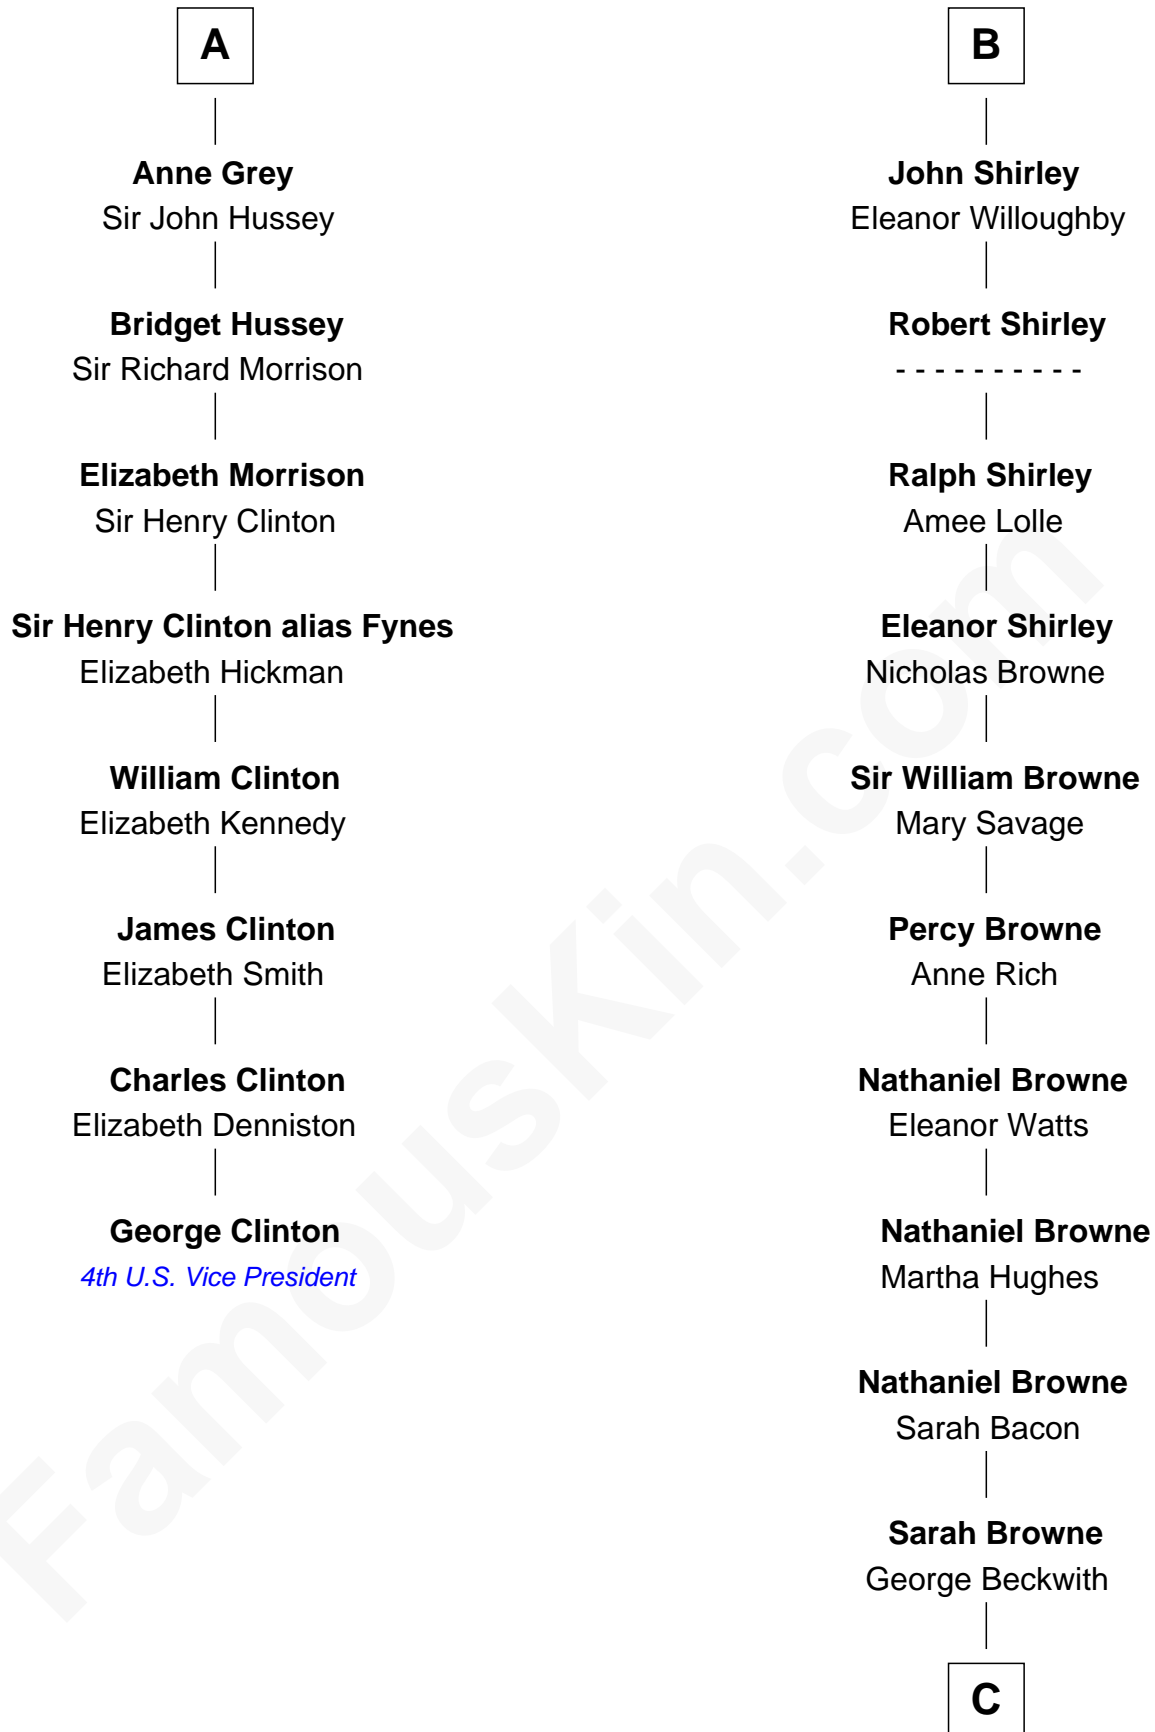

FamousKin.com Relationship Chart of

George Clinton

4th U.S. Vice President

14th cousin 6 times removed of

William Henry Moore

Co-Founder, U.S. Steel and Nabisco

Sir James de Audley

Ela Longespee

Katherine Giffard

Sir Nicholas Audley

Joan Martin

Alice de Audley

Sir Hugh de Meynell

Isabel de Meynell

Sir Thomas de Shirley

Sir Hugh Shirley

Beatrice Brewes

Sir Ralph Shirley

Joan Basset

Ralph Shirley

Margaret Staunton

B

C

George Beckwith

Rachel Marsh

George Beckwith

Mary Bradley

Rachael Arvilla Beckwith

Nathaniel Ford Moore

William Henry Moore

Co-Founder, U.S. Steel and Nabisco

FamousKin.com