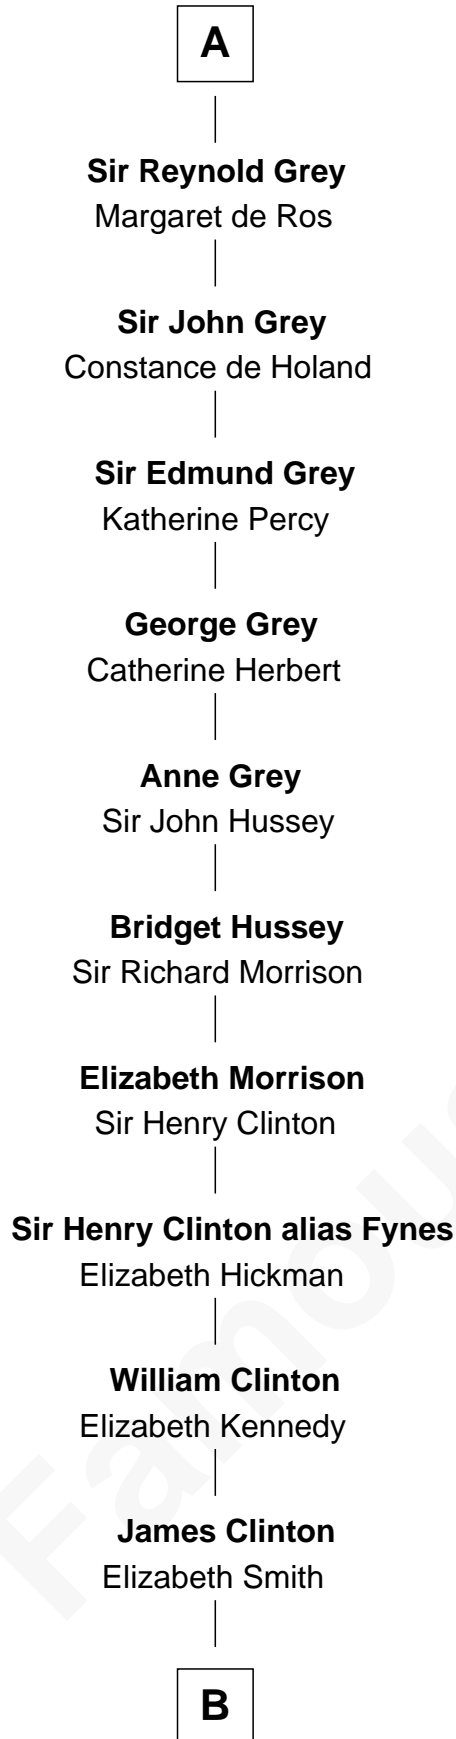

FamousKin.com Relationship Chart of

George Clinton

4th U.S. Vice President

2nd cousin 16 times removed of

Henry de Bohun

Magna Carta Surety

Maud of Northumberland

David I, King of Scotland

Henry of Huntingdon

Ada de Warenne

David of Huntingdon

Maud of Chester

Ada of Huntingdon

Sir Henry de Hastings

Sir Henry de Hastings

Joan de Cantilupe

Sir John de Hastings

Isabel de Valence

Elizabeth de Hastings

Sir Roger de Grey

Sir Reynold de Grey

Eleanor le Strange

A

Henry of Huntingdon

Ada de Warenne

Margaret of Scotland

Humphrey IV de Bohun

Henry de Bohun

Magna Carta Surety

B

Charles Clinton
Elizabeth Denniston

George Clinton
4th U.S. Vice President