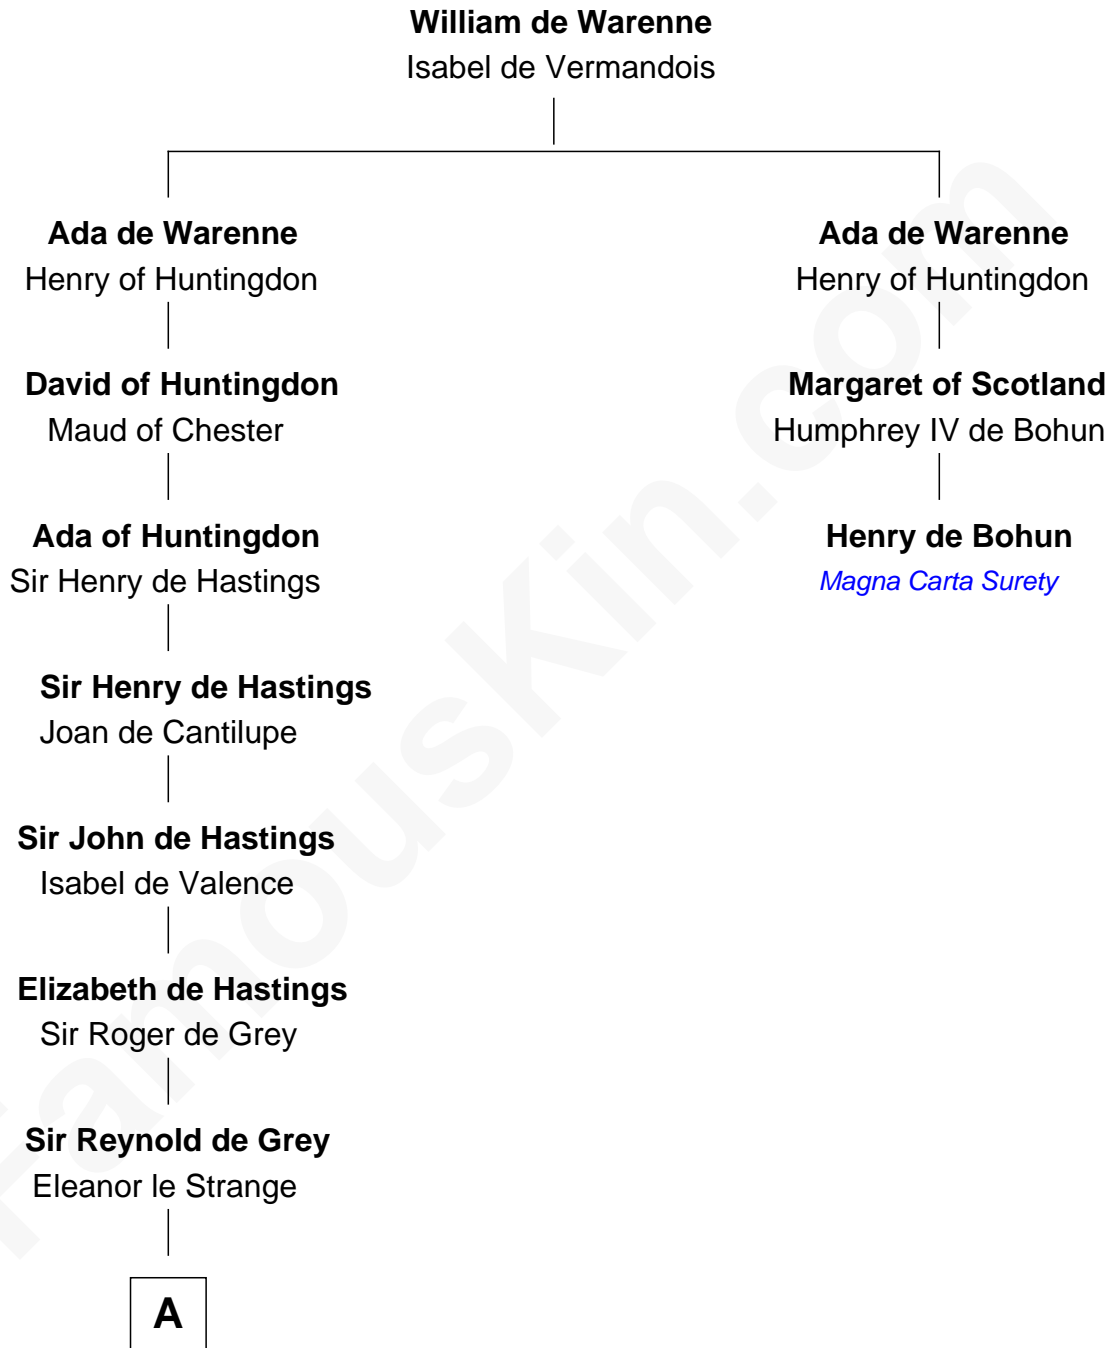

# FamousKin.com Relationship Chart of

**George Clinton**

*4th U.S. Vice President*

2nd cousin 16 times removed of

**Henry de Bohun**

*Magna Carta Surety*

**B**

Charles Clinton  
Elizabeth Denniston

George Clinton  
*4th U.S. Vice President*

FamousKin.com