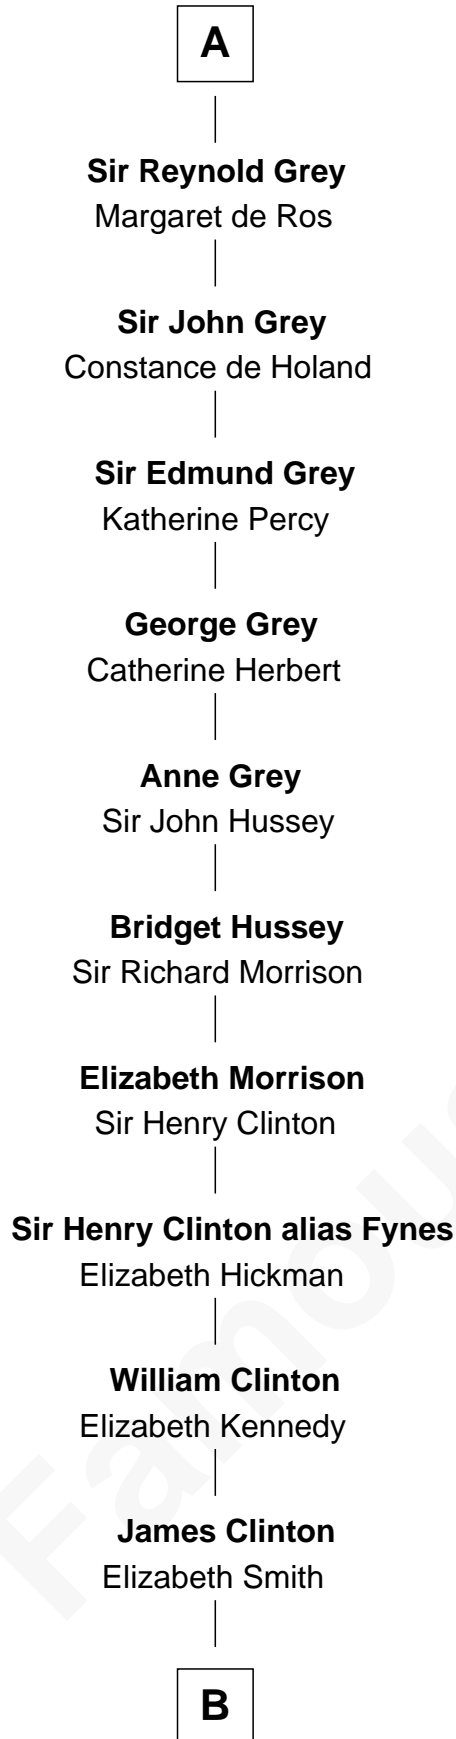

# FamousKin.com Relationship Chart of

**George Clinton**

*4th U.S. Vice President*

2nd cousin 16 times removed of

**Henry de Bohun**

*Magna Carta Surety*

**B**

Charles Clinton  
Elizabeth Denniston

George Clinton  
*4th U.S. Vice President*

FamousKin.com