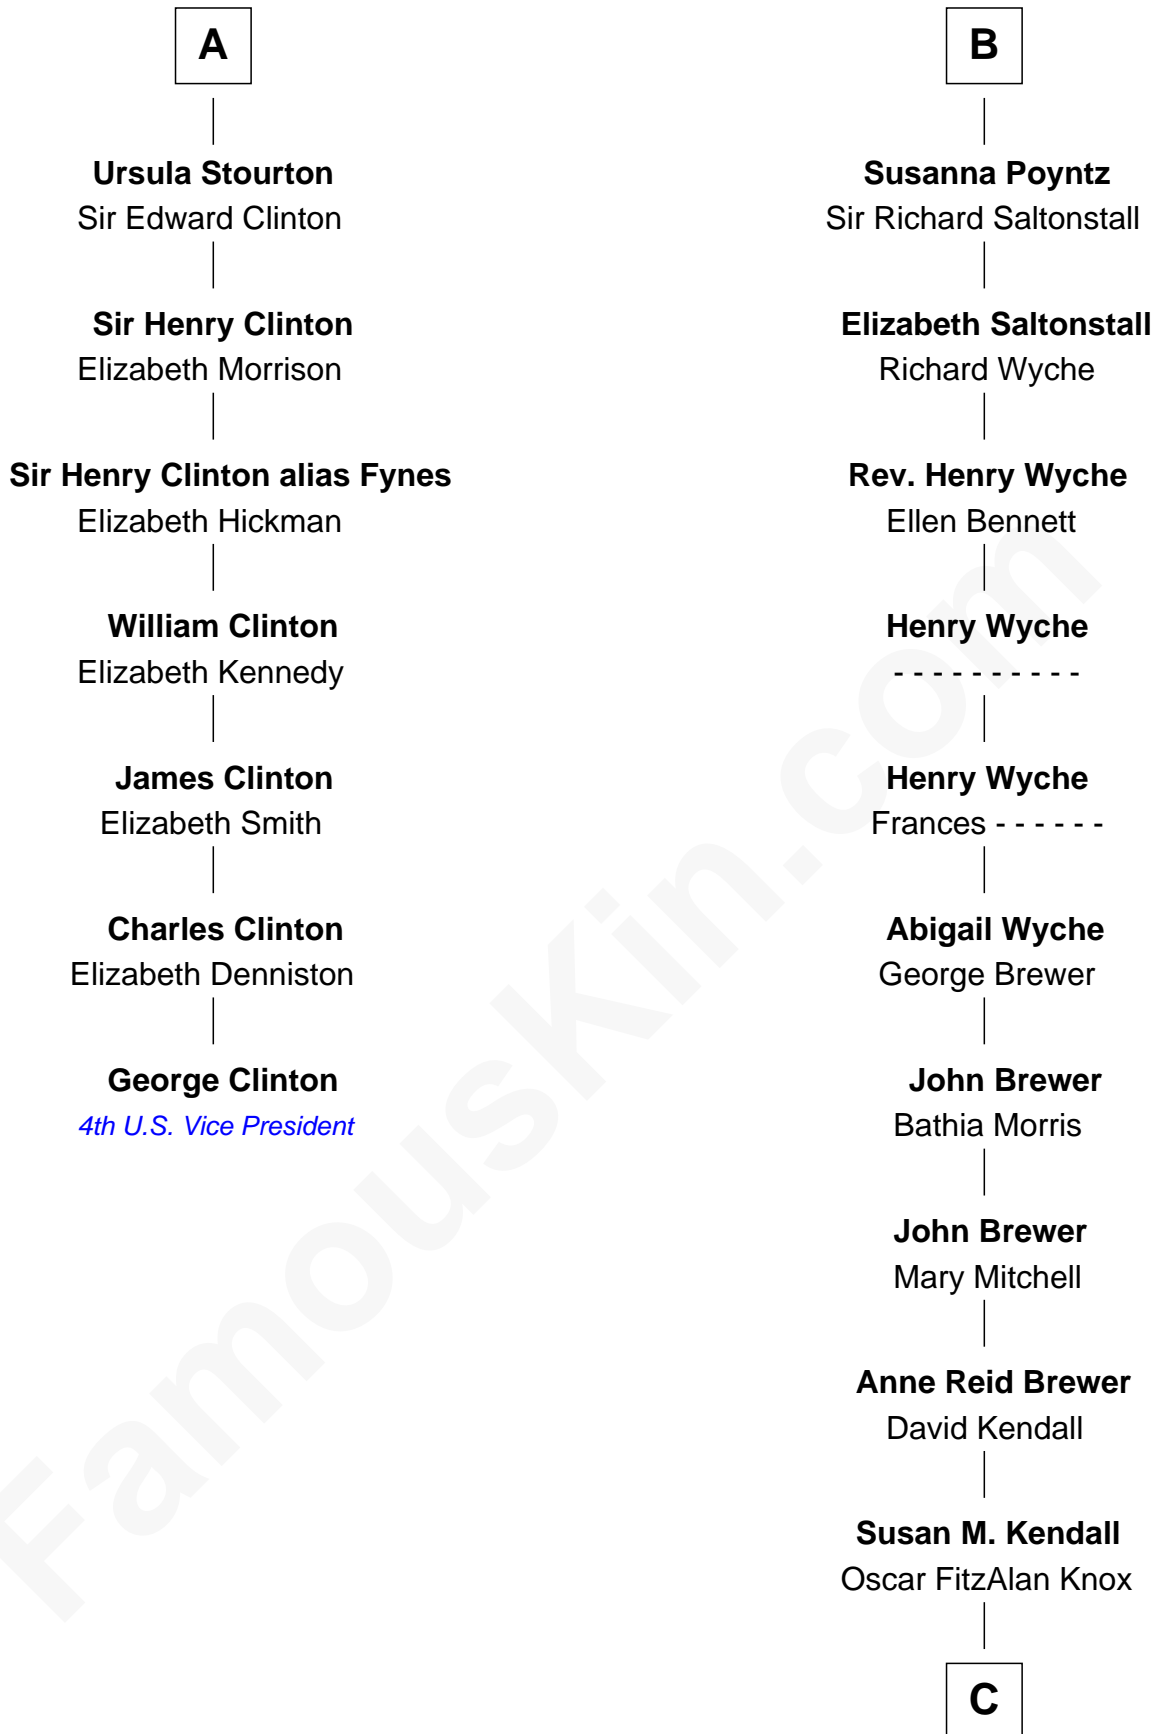

FamousKin.com Relationship Chart of

George Clinton

4th U.S. Vice President

13th cousin 7 times removed of

Truman Capote

Author of In Cold Blood

Eudo la Zouche
Milicent de Cantilupe

Eve la Zouche
Sir Maurice de Berkeley

Thomas de Berkeley
Katherine de Clyvedon

Sir John Berkeley
Elizabeth Betteshorne

Elizabeth Berkeley
Sir John Sutton

Sir John Sutton Dudley
Elizabeth Bramshot

Edmund Dudley
Elizabeth Grey

Elizabeth Dudley
William Stourton

A

Elizabeth la Zouche
Sir Nicholas Poyntz

Nicholas Poyntz

Pontius Poyntz
Eleanor Baldwin

Sir John Poyntz

John Poyntz
Maud Perth

William Poyntz
Elizabeth Shaw

Thomas Poyntz
Ann Calva

B

C

John Brewer Knox
Lula Margaret Dinkins

Mabel Knox
Archulus Persons

Archulus Persons
Lillie May Faulk

Truman Capote
Author of In Cold Blood

FamousKin.com