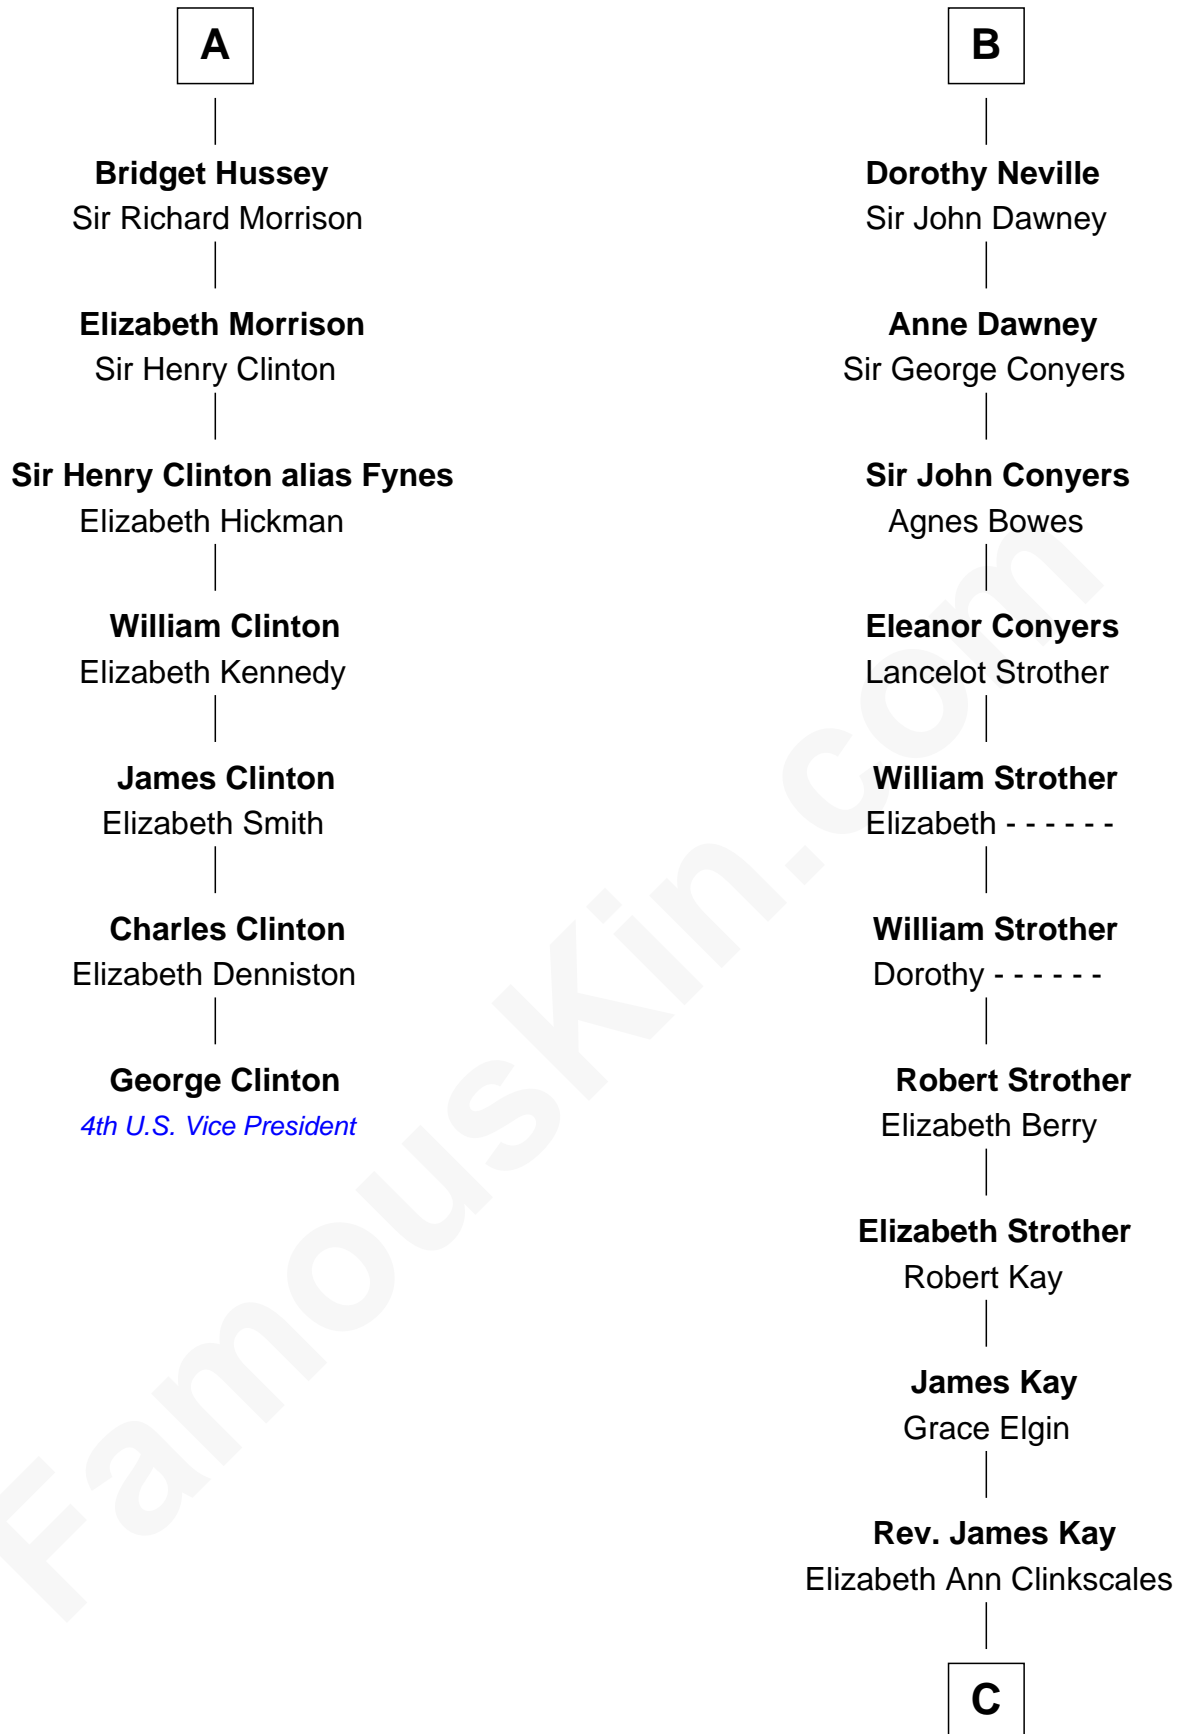

# FamousKin.com Relationship Chart of

**George Clinton**

*4th U.S. Vice President*

13th cousin 8 times removed of

**Jimmy Carter**

*39th U.S. President*

**Henry Plantagenet**

Maud de Chaworth

**Henry of Lancaster**  
Isabella de Beaumont

**Blanche of Lancaster**  
John of Gaunt

**Elizabeth of Lancaster**  
John de Holand

**Constance de Holand**  
Sir John Grey

**Sir Edmund Grey**  
Katherine Percy

**George Grey**  
Catherine Herbert

**Anne Grey**  
Sir John Hussey

**A**

**Eleanor Plantagenet**  
Richard Fitzalan

**Joan Fitzalan**  
Humphrey de Bohun

**Eleanor de Bohun**  
Sir Thomas Plantagenet

**Anne Plantagenet**  
Sir William Bouchier

**Sir John Bouchier**  
Margaret Berners

**Joan Bouchier**  
Sir Henry Neville

**Sir Richard Neville**  
Anne Stafford

**B**

**C**

—  
**Mary Kay**

John Pratt

—  
**James E. Pratt**