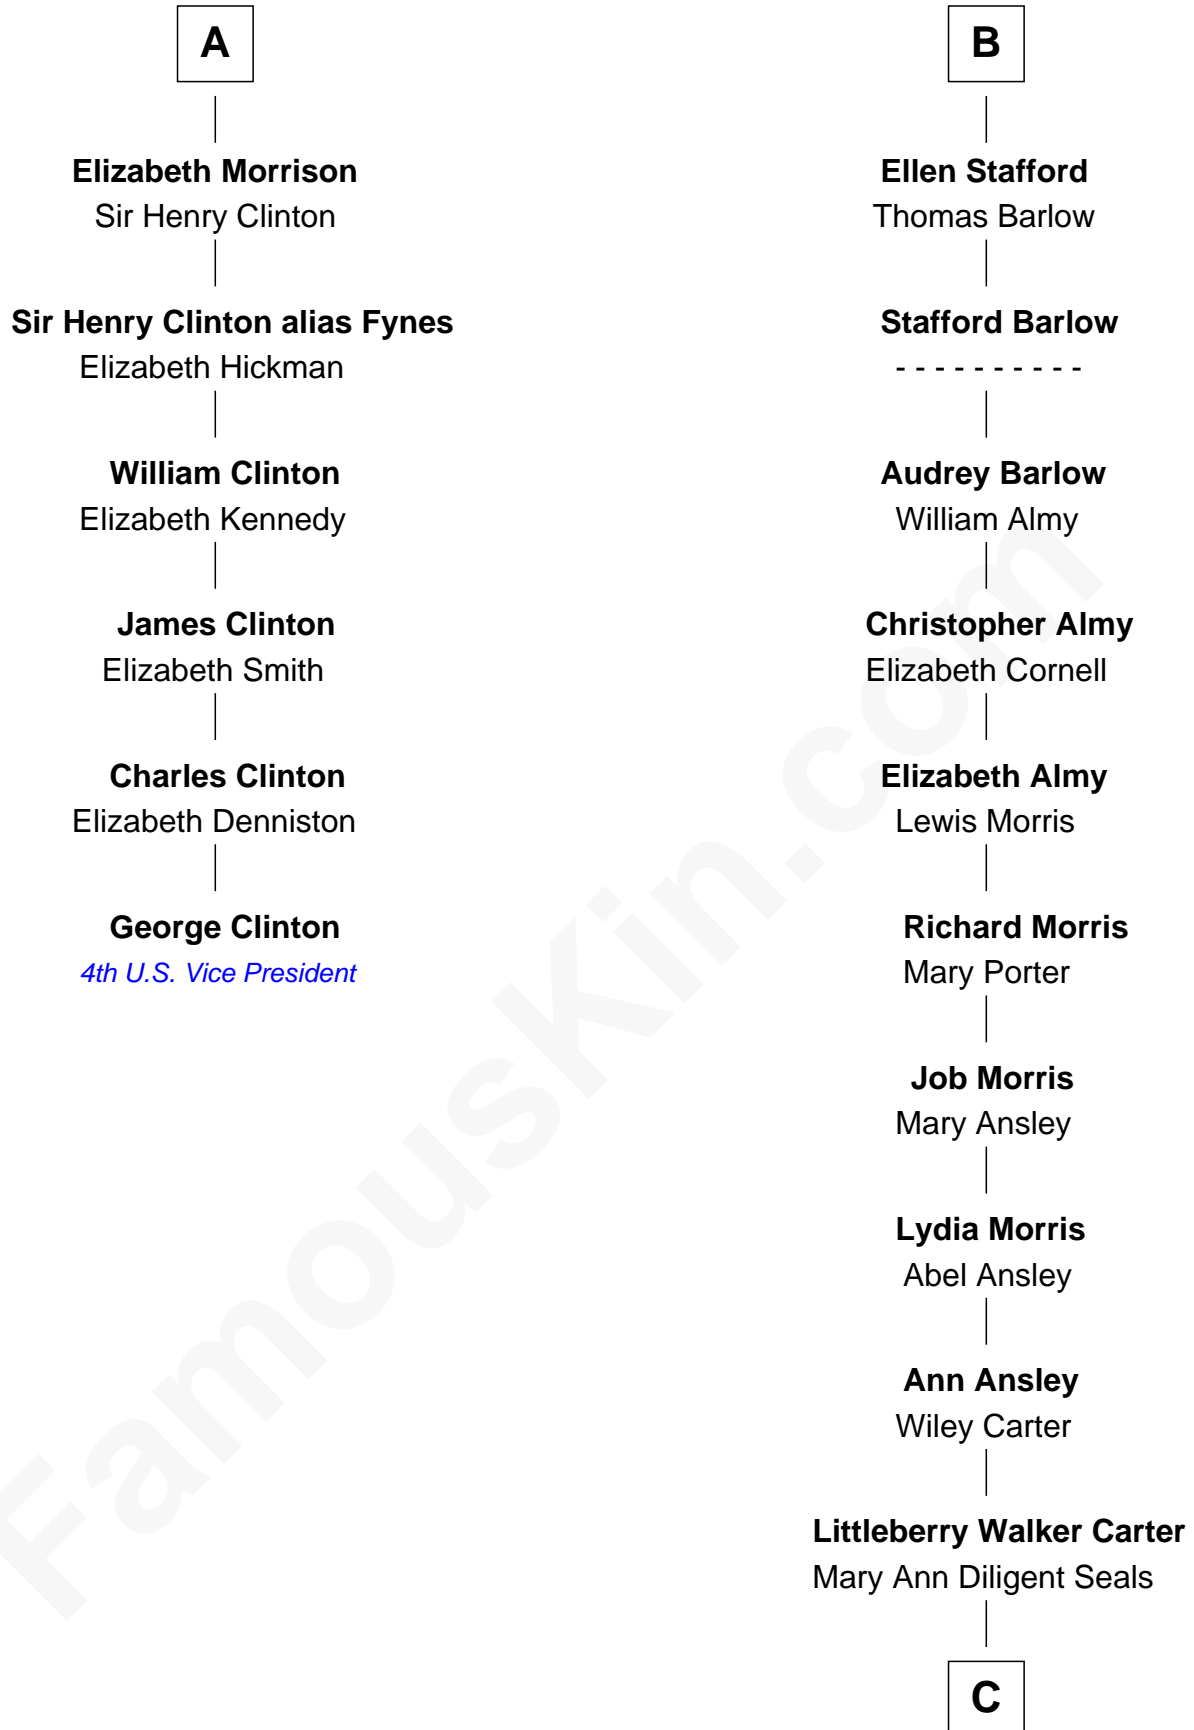

FamousKin.com Relationship Chart of

George Clinton

4th U.S. Vice President

12th cousin 7 times removed of

Jimmy Carter

39th U.S. President

Ralph de Stafford

*with wife
Margaret de Audley*

Eleanor Aylesbury

George Grey

Catherine Herbert

Humphrey Stafford

Katherine Fray

Anne Grey

Sir John Hussey

Sir Humphrey Stafford

Margaret Fogge

Bridget Hussey

Sir Richard Morrison

Sir Humphrey Stafford

Margaret Tame

A

B

C

|
William Archibald Carter

Nina Pratt

|
Earl Carter

Lillian Gordy

|
Jimmy Carter

39th U.S. President

FamousKin.com