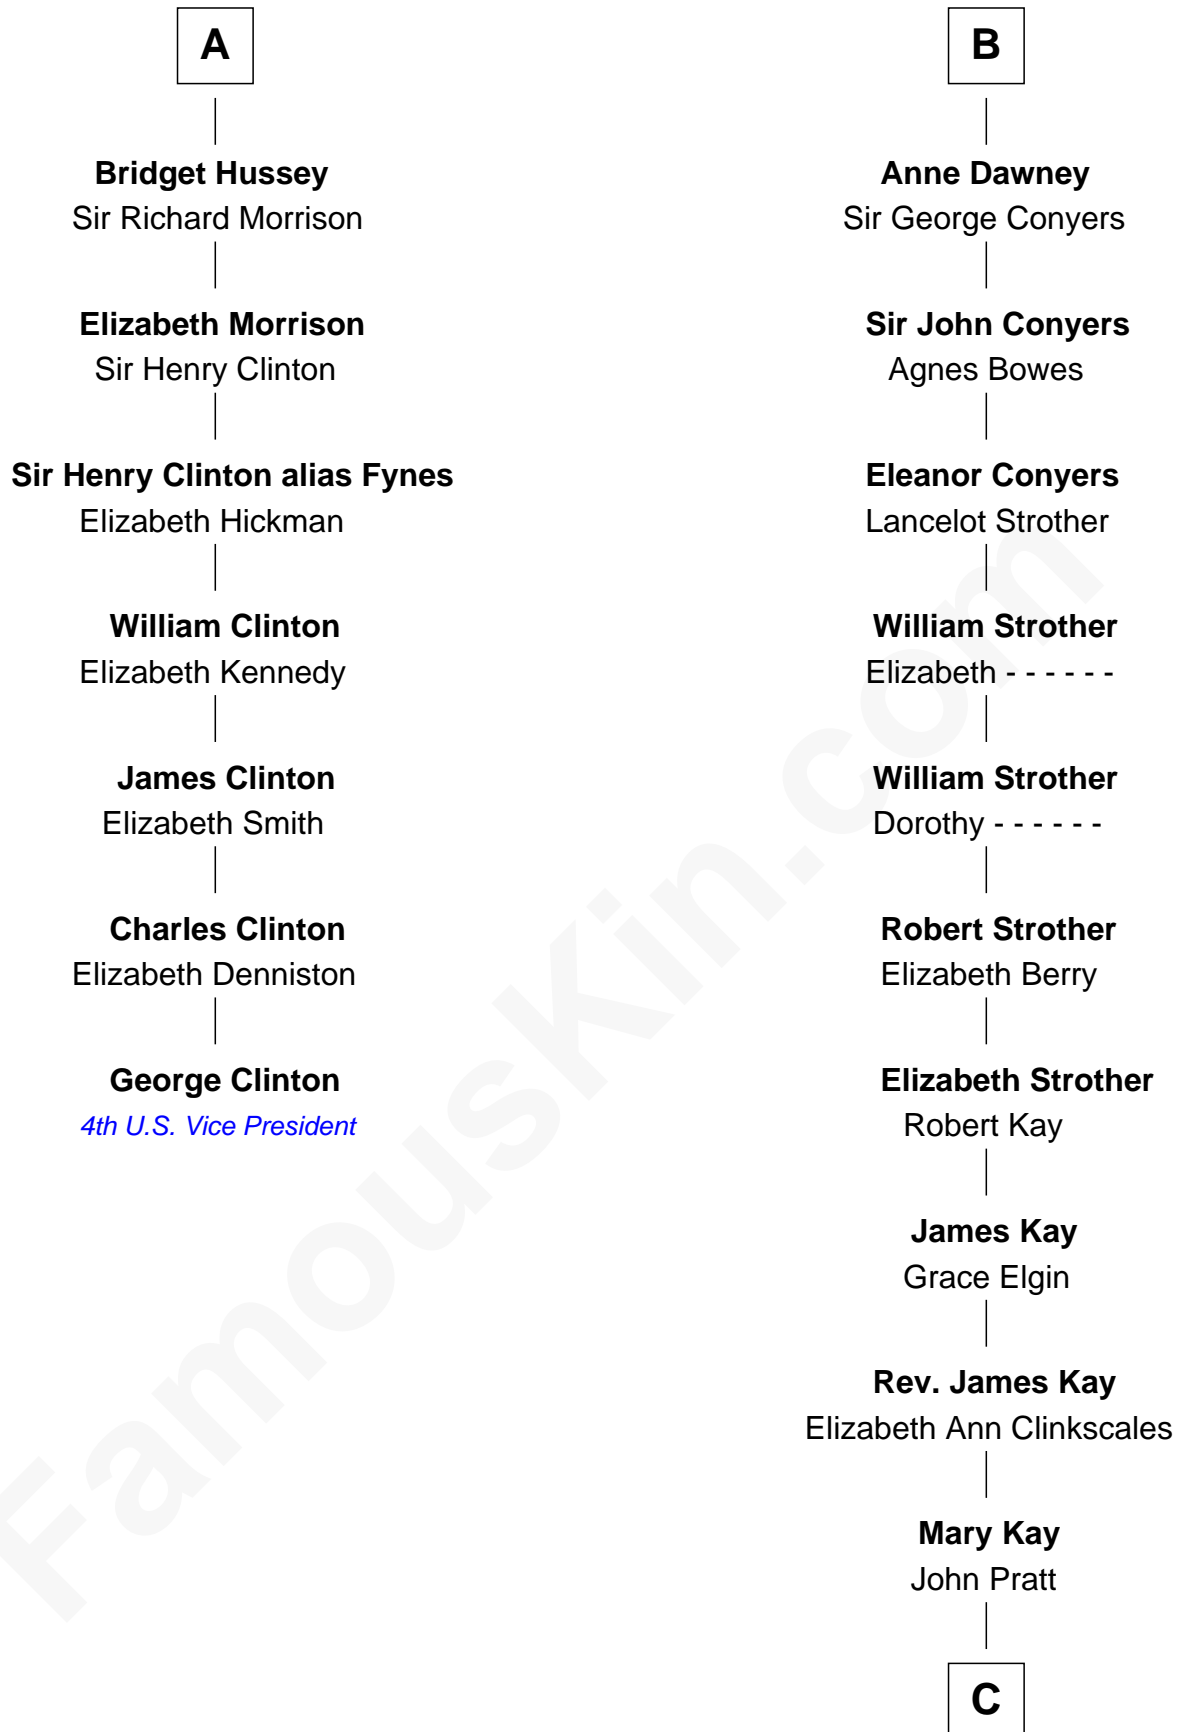

FamousKin.com Relationship Chart of

George Clinton

4th U.S. Vice President

13th cousin 7 times removed of

Jimmy Carter

39th U.S. President

C

James E. Pratt

Sophonra C. Cowan

Nina Pratt

William Archibald Carter

Earl Carter

Lillian Gordy

Jimmy Carter

39th U.S. President

FamousKin.com