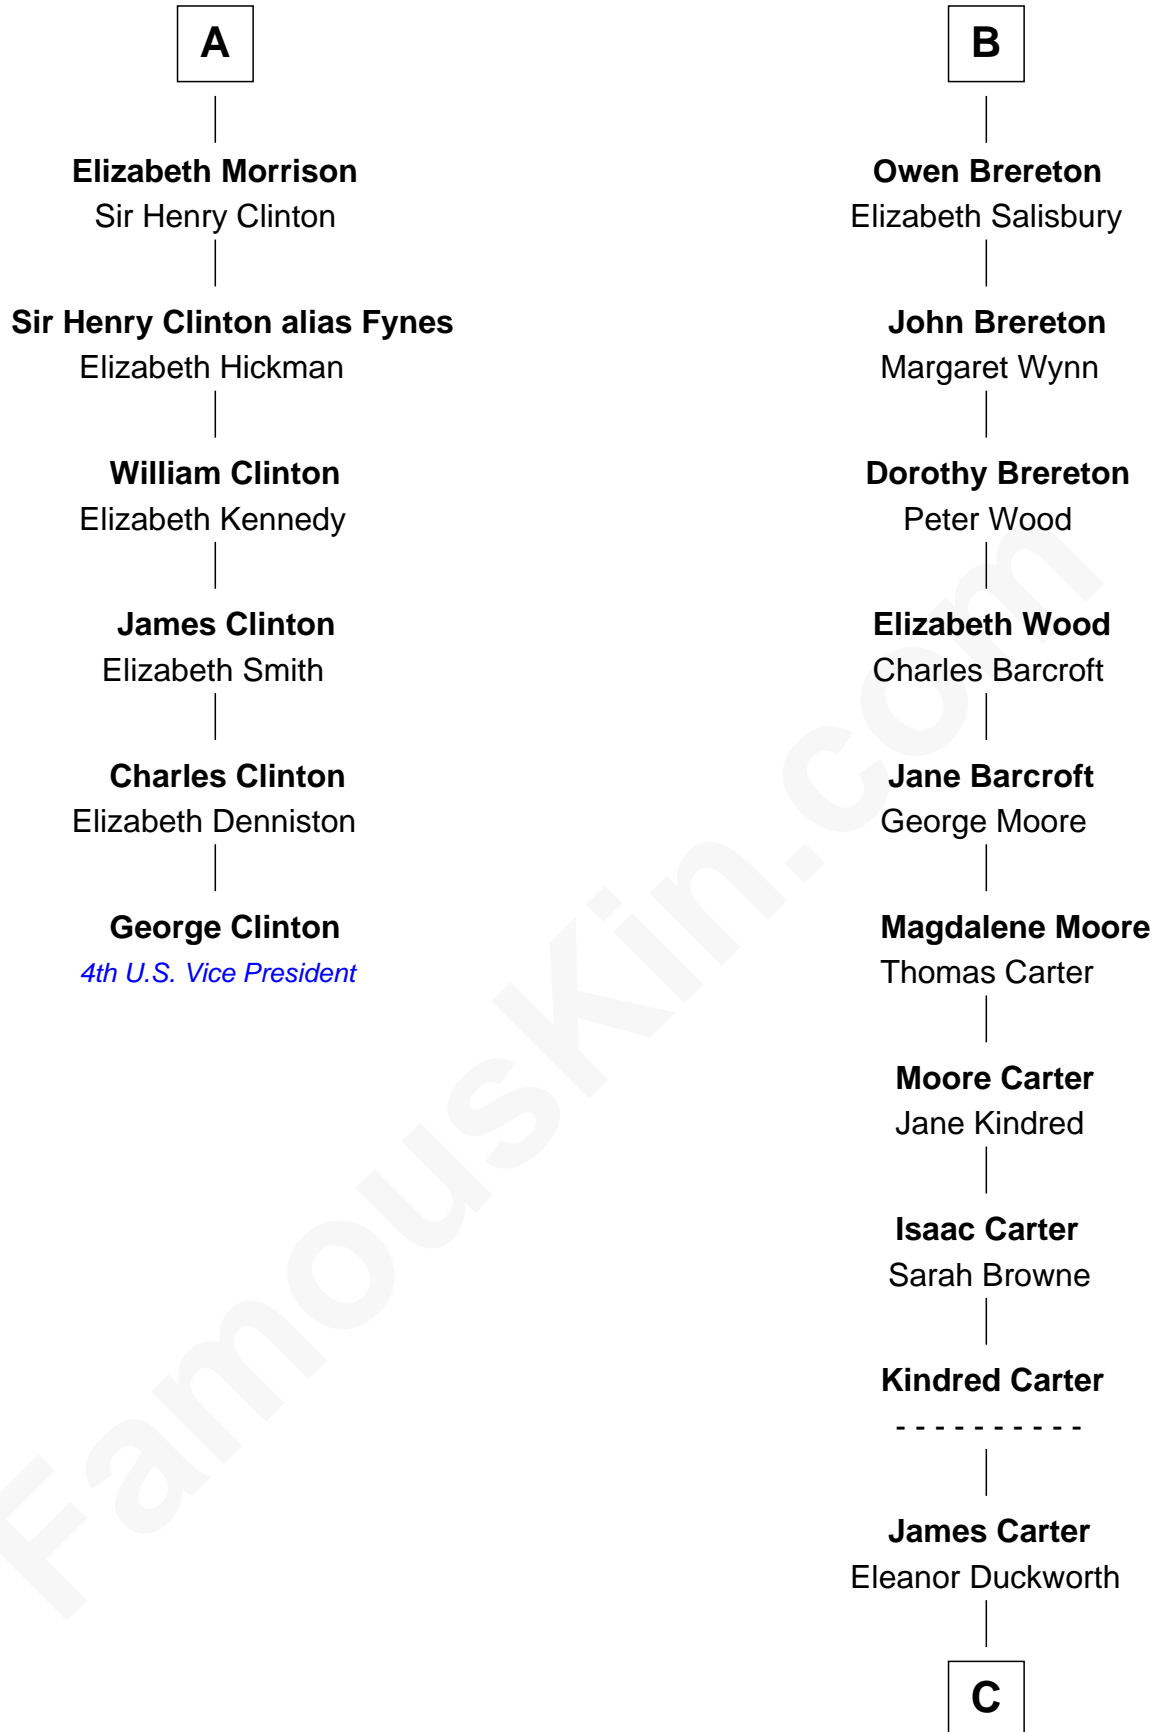

# FamousKin.com Relationship Chart of

**George Clinton**

*4th U.S. Vice President*

12th cousin 9 times removed of

**Jimmy Carter**

*39th U.S. President*

**Sir Robert de Holland**

Maude la Zouche

**C**

|  
**Wiley Carter**

Ann Ansley

|  
**Littleberry Walker Carter**

Mary Ann Diligent Seals

|  
**William Archibald Carter**

Nina Pratt

|  
**Earl Carter**

Lillian Gordy

|  
**Jimmy Carter**

*39th U.S. President*

FamousKin.com