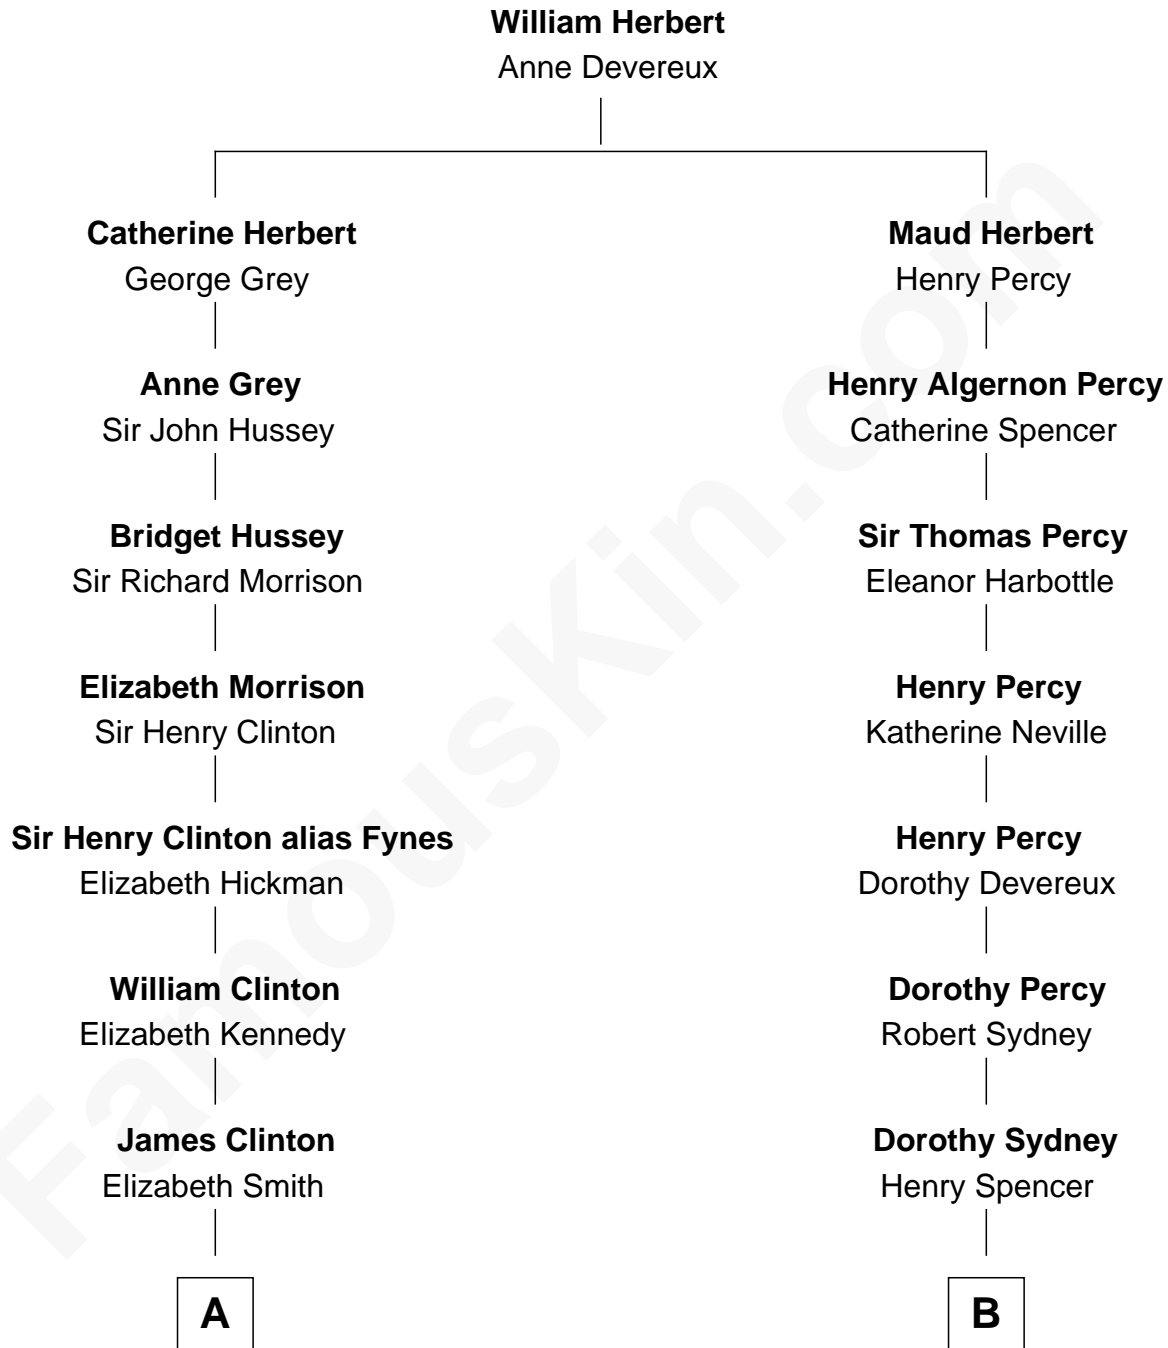

# FamousKin.com Relationship Chart of

**George Clinton**

*4th U.S. Vice President*

8th cousin 7 times removed of

**Sir Winston Churchill**

*Prime Minister of the United Kingdom*

**A**

**Charles Clinton**  
Elizabeth Denniston

**George Clinton**  
*4th U.S. Vice President*

**B**

**Sir Robert Spencer**  
Ann Digby

**Sir Charles Spencer**  
Anne Churchill

**Sir Charles Spencer**  
Elizabeth Trevor

**Sir George Spencer**  
Caroline Russell

**George Spencer**  
Susan Stewart

**Sir George Spencer-Churchill**  
Jane Stewart

**Sir John Winston Spencer-Churchill**  
Frances Anne Emily Vane

**Randolph Henry Spencer-Churchill**  
Jeanette Jerome

**Sir Winston Churchill**  
*Prime Minister of the United Kingdom*