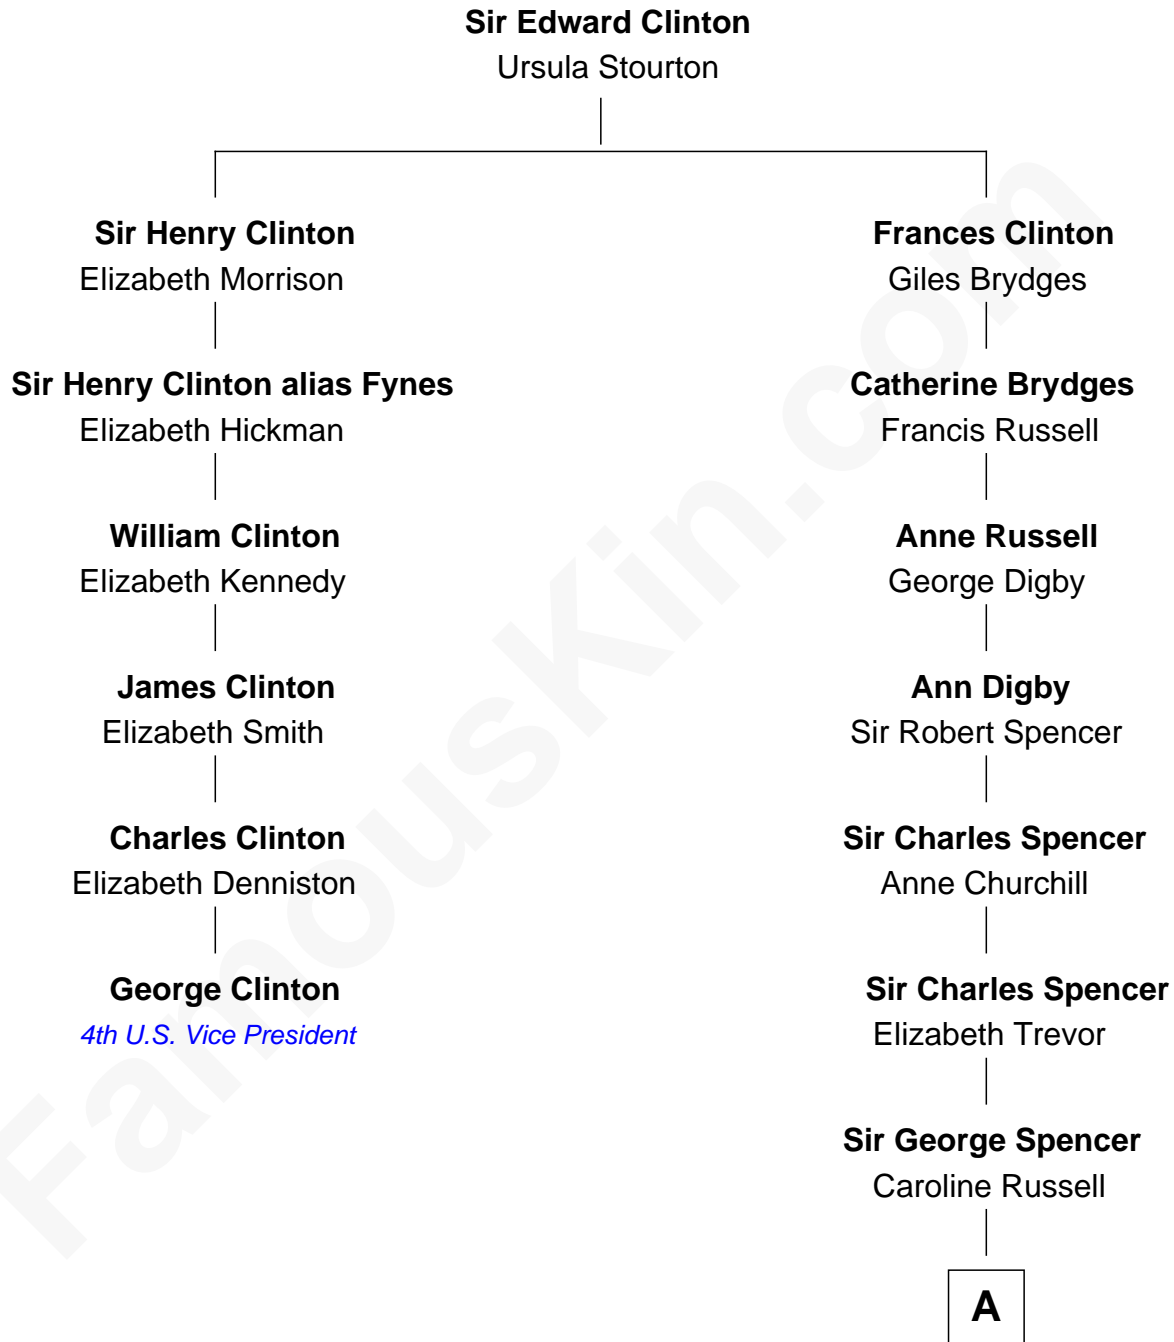

# FamousKin.com Relationship Chart of

**George Clinton**

*4th U.S. Vice President*

5th cousin 6 times removed of

**Sir Winston Churchill**

*Prime Minister of the United Kingdom*

A

**George Spencer**

Susan Stewart

**Sir George Spencer-Churchill**

Jane Stewart

**Sir John Winston Spencer-Churchill**

Frances Anne Emily Vane

**Randolph Henry Spencer-Churchill**

Jeanette Jerome

**Sir Winston Churchill**

*Prime Minister of the United Kingdom*