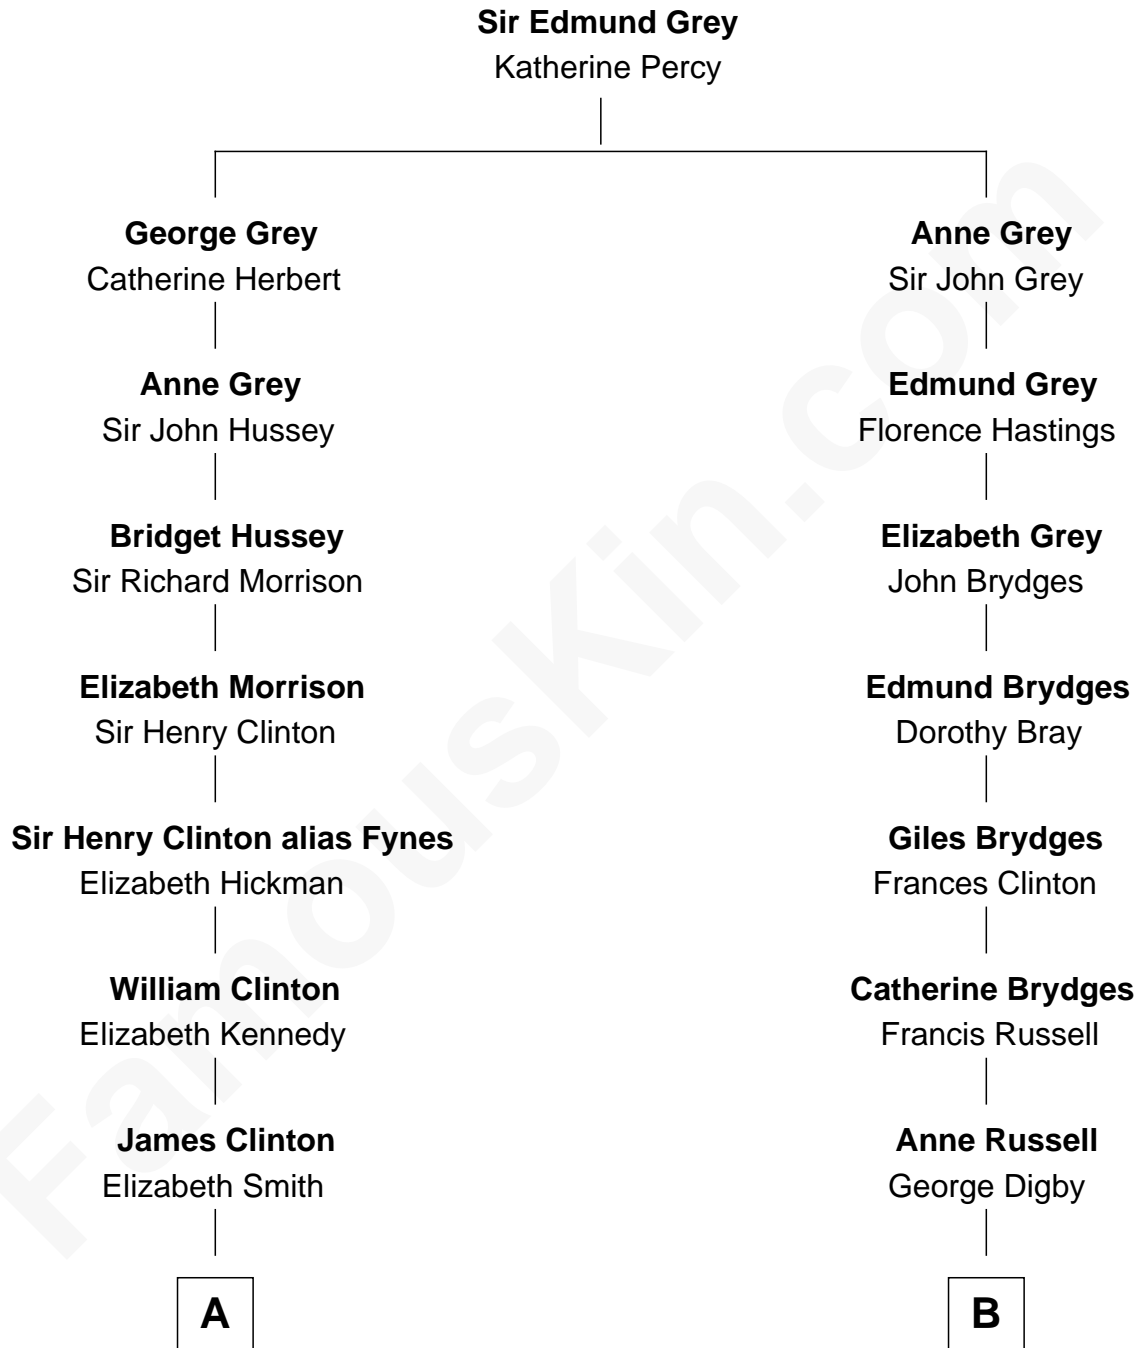

FamousKin.com Relationship Chart of

George Clinton

4th U.S. Vice President

8th cousin 7 times removed of

Sir Winston Churchill

Prime Minister of the United Kingdom

A

Charles Clinton
Elizabeth Denniston

George Clinton
4th U.S. Vice President

B

Ann Digby
Sir Robert Spencer

Sir Charles Spencer
Anne Churchill

Sir Charles Spencer
Elizabeth Trevor

Sir George Spencer
Caroline Russell

George Spencer
Susan Stewart

Sir George Spencer-Churchill
Jane Stewart

Sir John Winston Spencer-Churchill
Frances Anne Emily Vane

Randolph Henry Spencer-Churchill
Jeanette Jerome

Sir Winston Churchill
Prime Minister of the United Kingdom