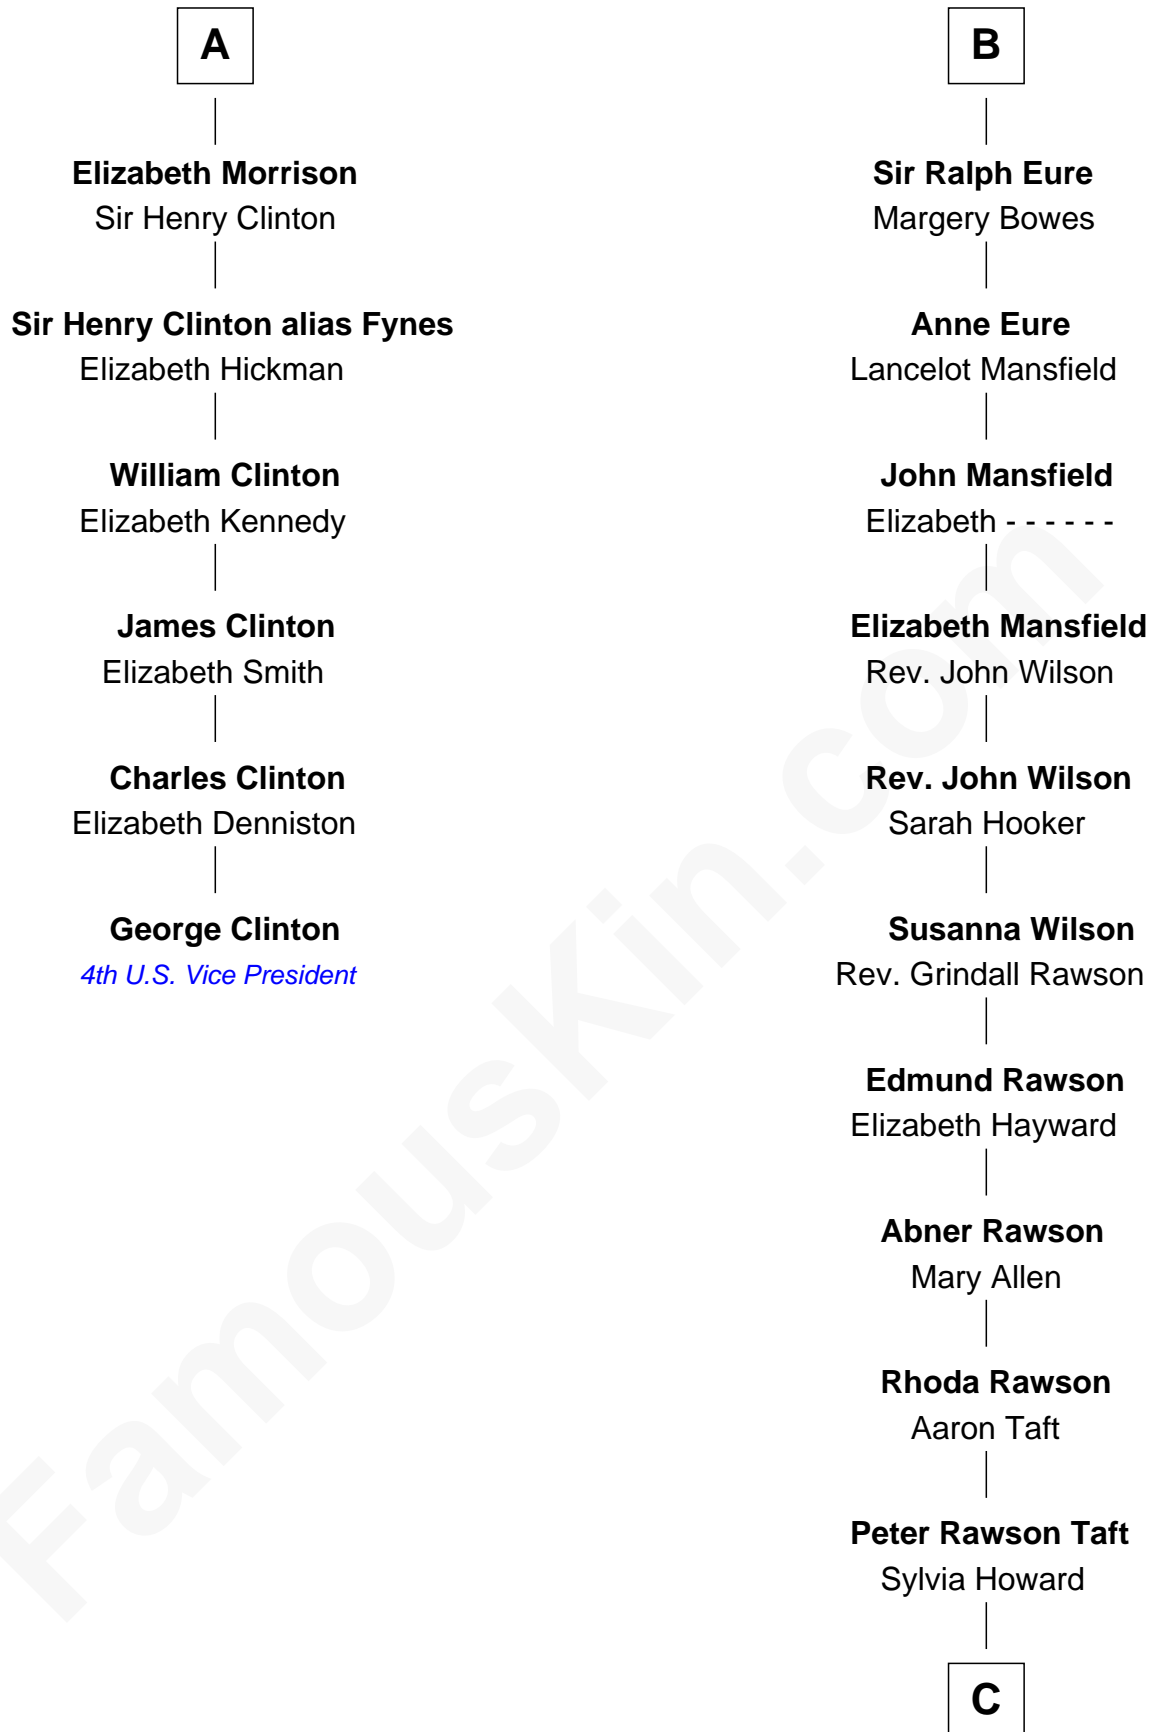

# FamousKin.com Relationship Chart of

**George Clinton**

*4th U.S. Vice President*

12th cousin 6 times removed of

**William Howard Taft**

*27th U.S. President*

C

Alphonso Taft  
Louisa Maria Torrey

William Howard Taft  
*27th U.S. President*

FamousKin.com