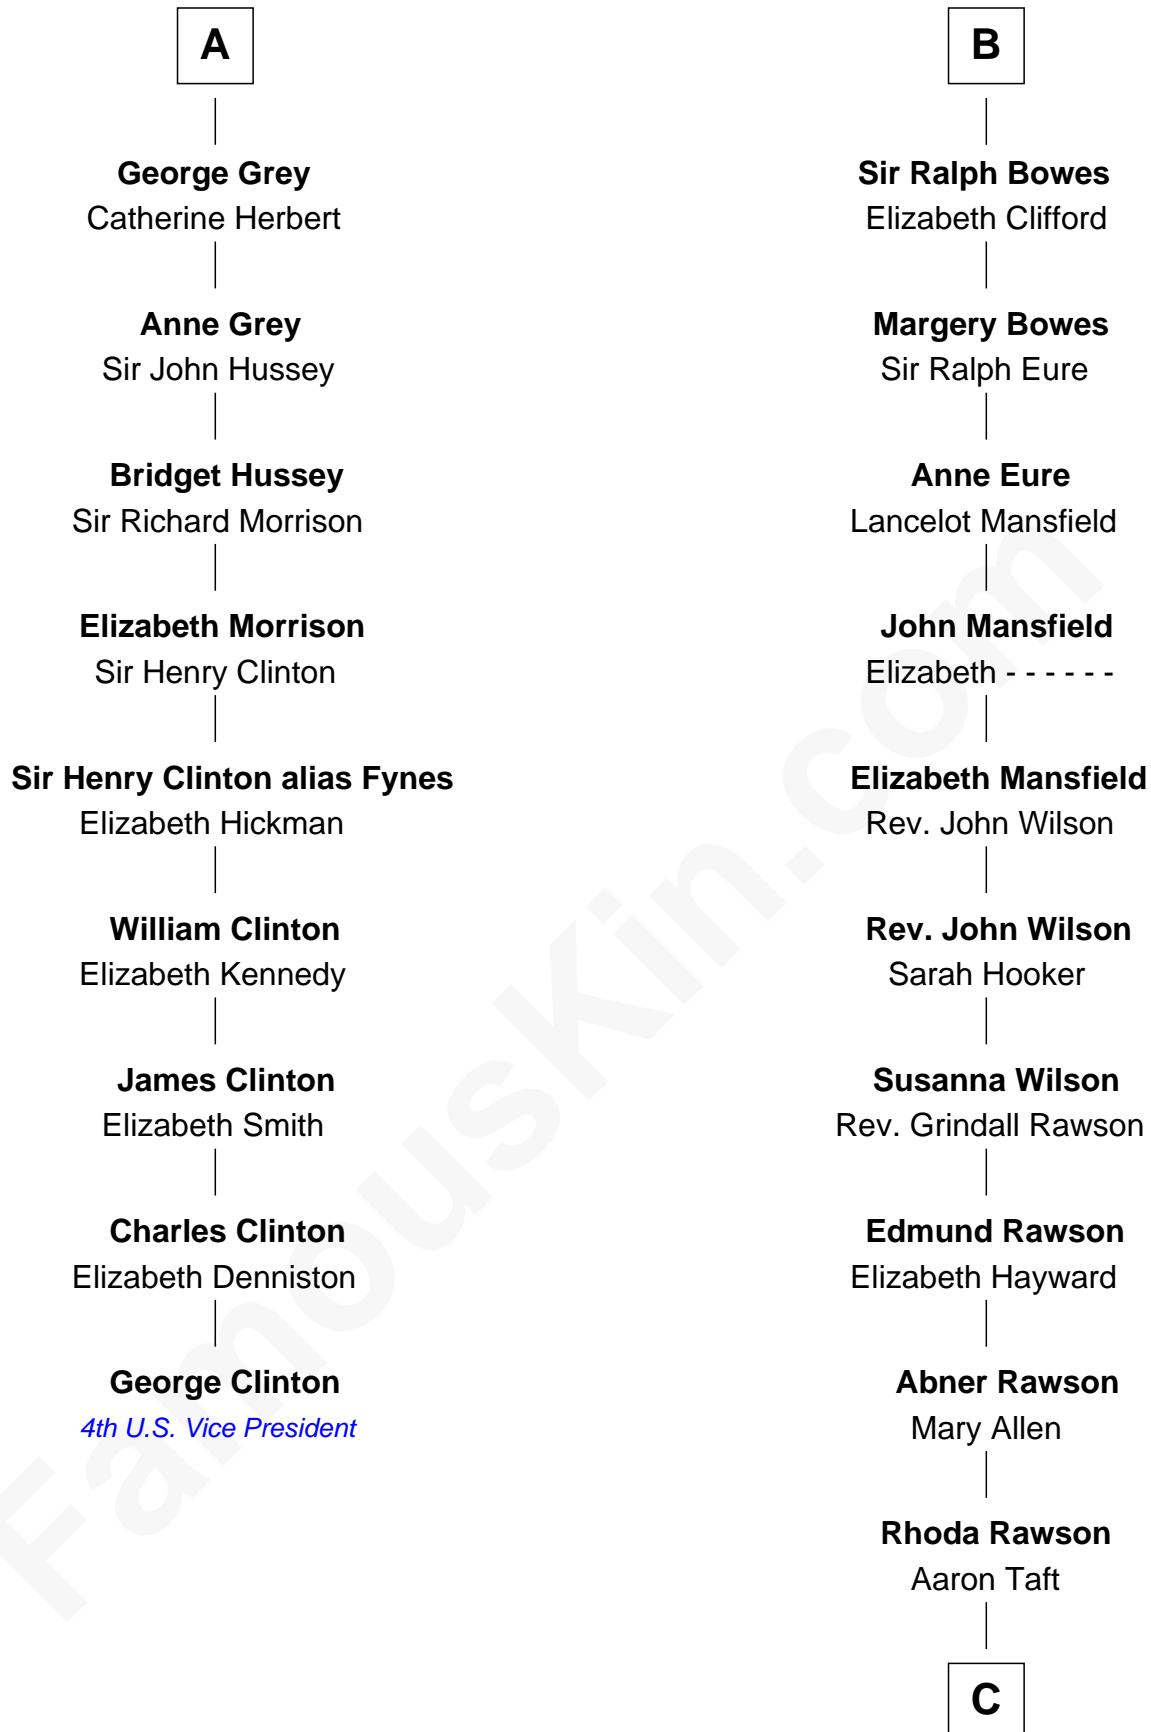

# FamousKin.com Relationship Chart of

**George Clinton**

*4th U.S. Vice President*

15th cousin 4 times removed of

**William Howard Taft**

*27th U.S. President*

**William de Odingsells**

Ela FitzWalter

**Sir John Grey**  
Constance de Holand

**Sir Edmund Grey**  
Katherine Percy

**A**

**Margaret de Oddingseles**

Sir John de Grey

**Sir John Grey**  
Avice Marmion

**Sir Robert Grey**  
Lora de St. Quintin

**Elizabeth Grey**  
Henry FitzHugh

**Sir William FitzHugh**  
Margery Willoughby

**Maud FitzHugh**  
Sir William Bowes

**Sir Ralph Bowes**  
Margery Conyers

**B**

**C**

**Peter Rawson Taft**

Sylvia Howard

**Alphonso Taft**

Louisa Maria Torrey

**William Howard Taft**

*27th U.S. President*

FamousKin.com