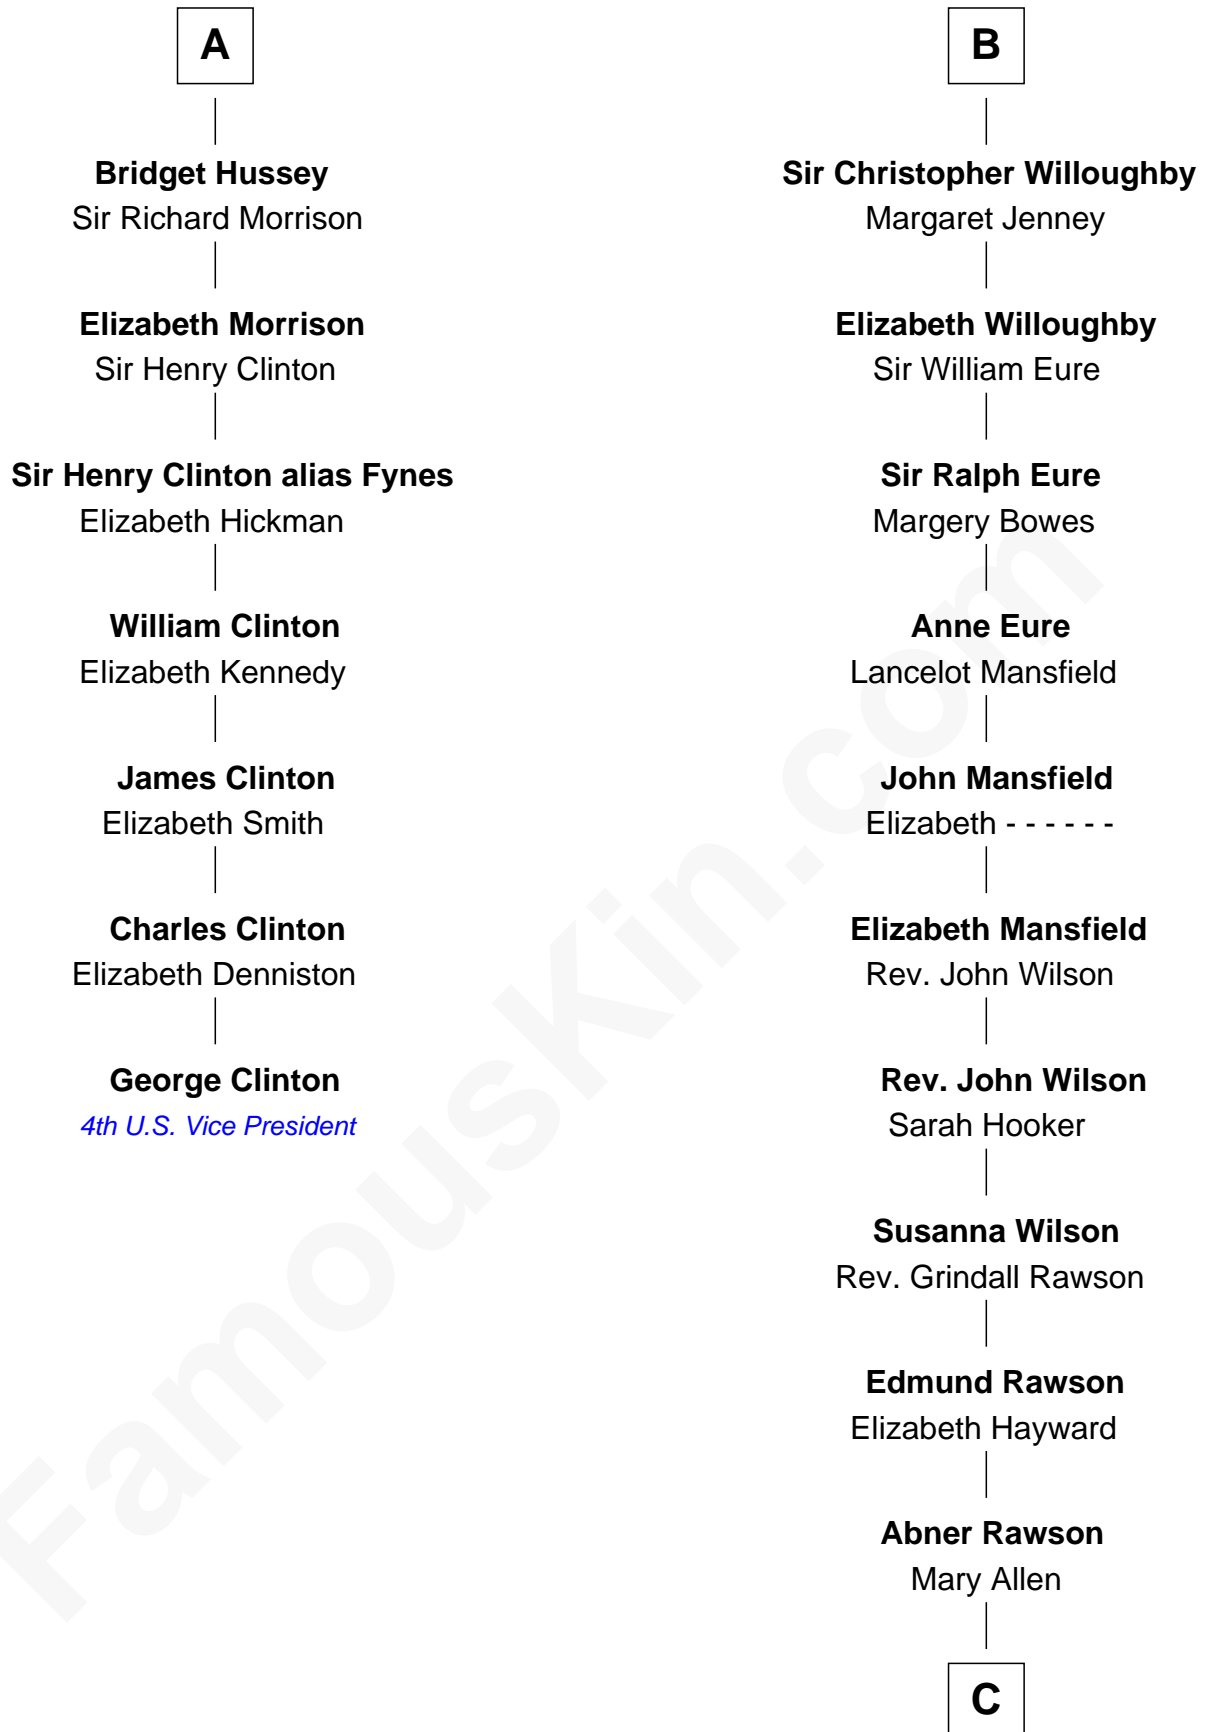

FamousKin.com Relationship Chart of

George Clinton

4th U.S. Vice President

13th cousin 7 times removed of

William Howard Taft

27th U.S. President

C

Rhoda Rawson

Aaron Taft

Peter Rawson Taft

Sylvia Howard

Alphonso Taft

Louisa Maria Torrey

William Howard Taft

27th U.S. President

FamousKin.com