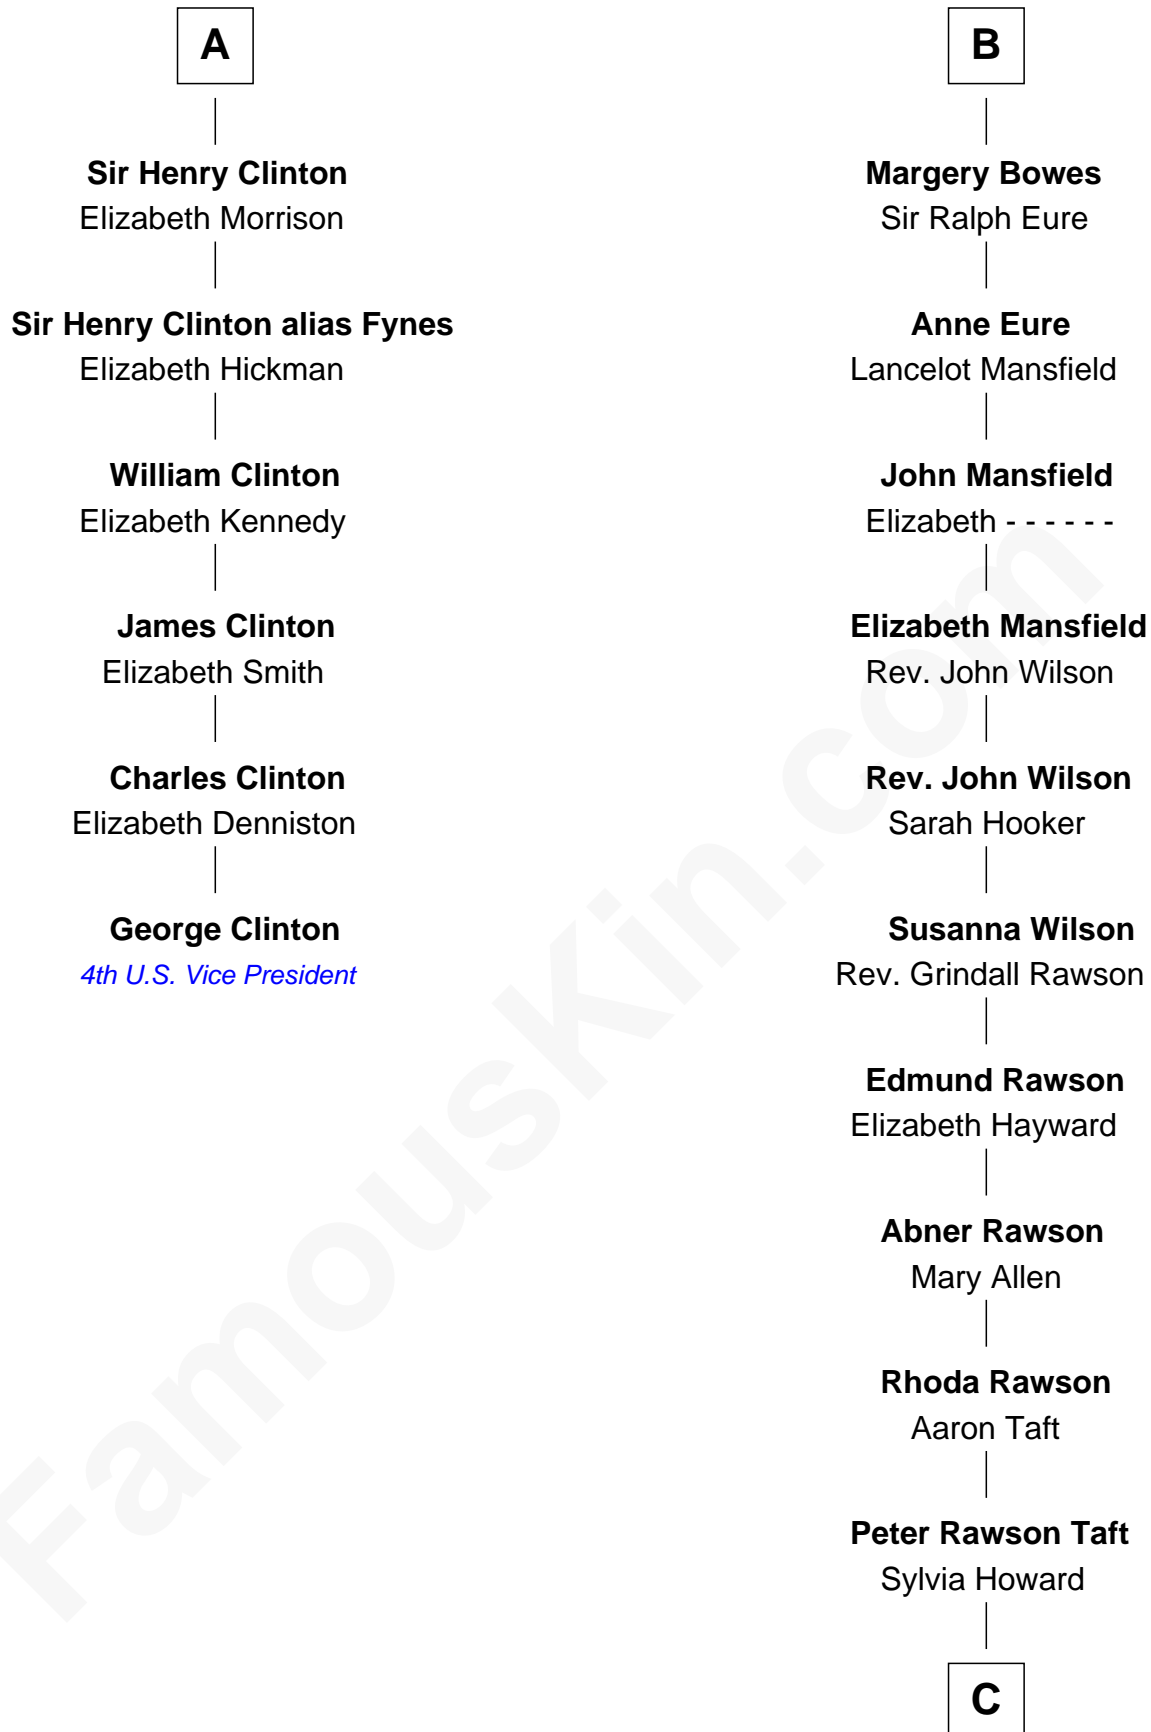

FamousKin.com Relationship Chart of

George Clinton

4th U.S. Vice President

12th cousin 6 times removed of

William Howard Taft

27th U.S. President

Sir Maurice de Berkeley

Eve la Zouche

Edmund Dudley

Elizabeth Grey

Elizabeth Dudley

William Stourton

Ursula Stourton

Sir Edward Clinton

A

Isabel de Berkeley

Maud FitzHugh

Sir Ralph Bowes

Margery Conyers

Sir Ralph Bowes

Elizabeth Clifford

B

C

Alphonso Taft
Louisa Maria Torrey

William Howard Taft
27th U.S. President

FamousKin.com