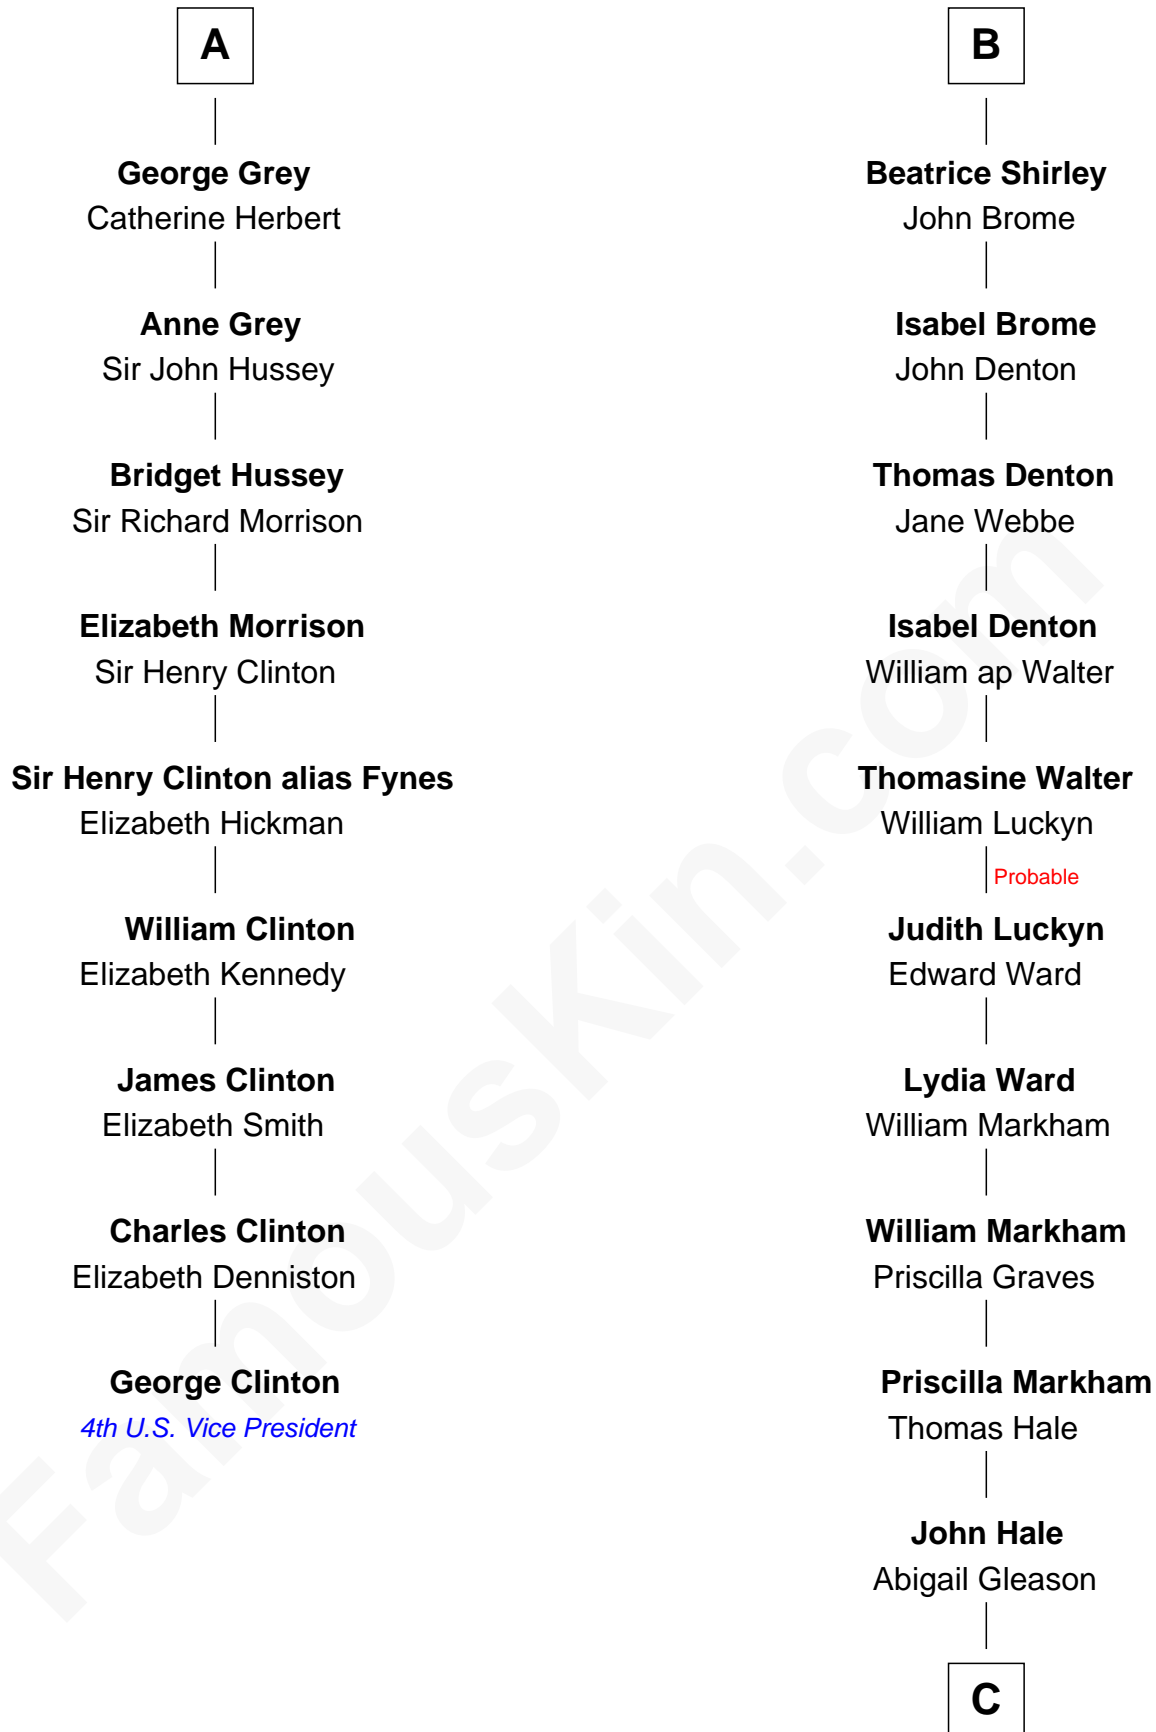

# FamousKin.com Relationship Chart of

**George Clinton**

*4th U.S. Vice President*

15th cousin 6 times removed of

**Rutherford B. Hayes**

*19th U.S. President*

**John, King of England**

Isabelle of Angoulême

-----

**Sir Richard of Cornwall**

Joan -----

**Joan of Cornwall**

Sir John Howard

**Sir John Howard**

Alice de Bois

**Joan Howard**

Sir Peter de Brewes

**Beatrice Brewes**

Sir Hugh Shirley

**Sir Ralph Shirley**

Joan Basset

**B**

**C**

**Abigail Hale**  
Isaac Chandler

**Abigail Chandler**  
Israel Smith

**Chloe Smith**  
Rutherford Hayes

**Rutherford Hayes**  
Sophia Birchard

**Rutherford B. Hayes**  
*19th U.S. President*