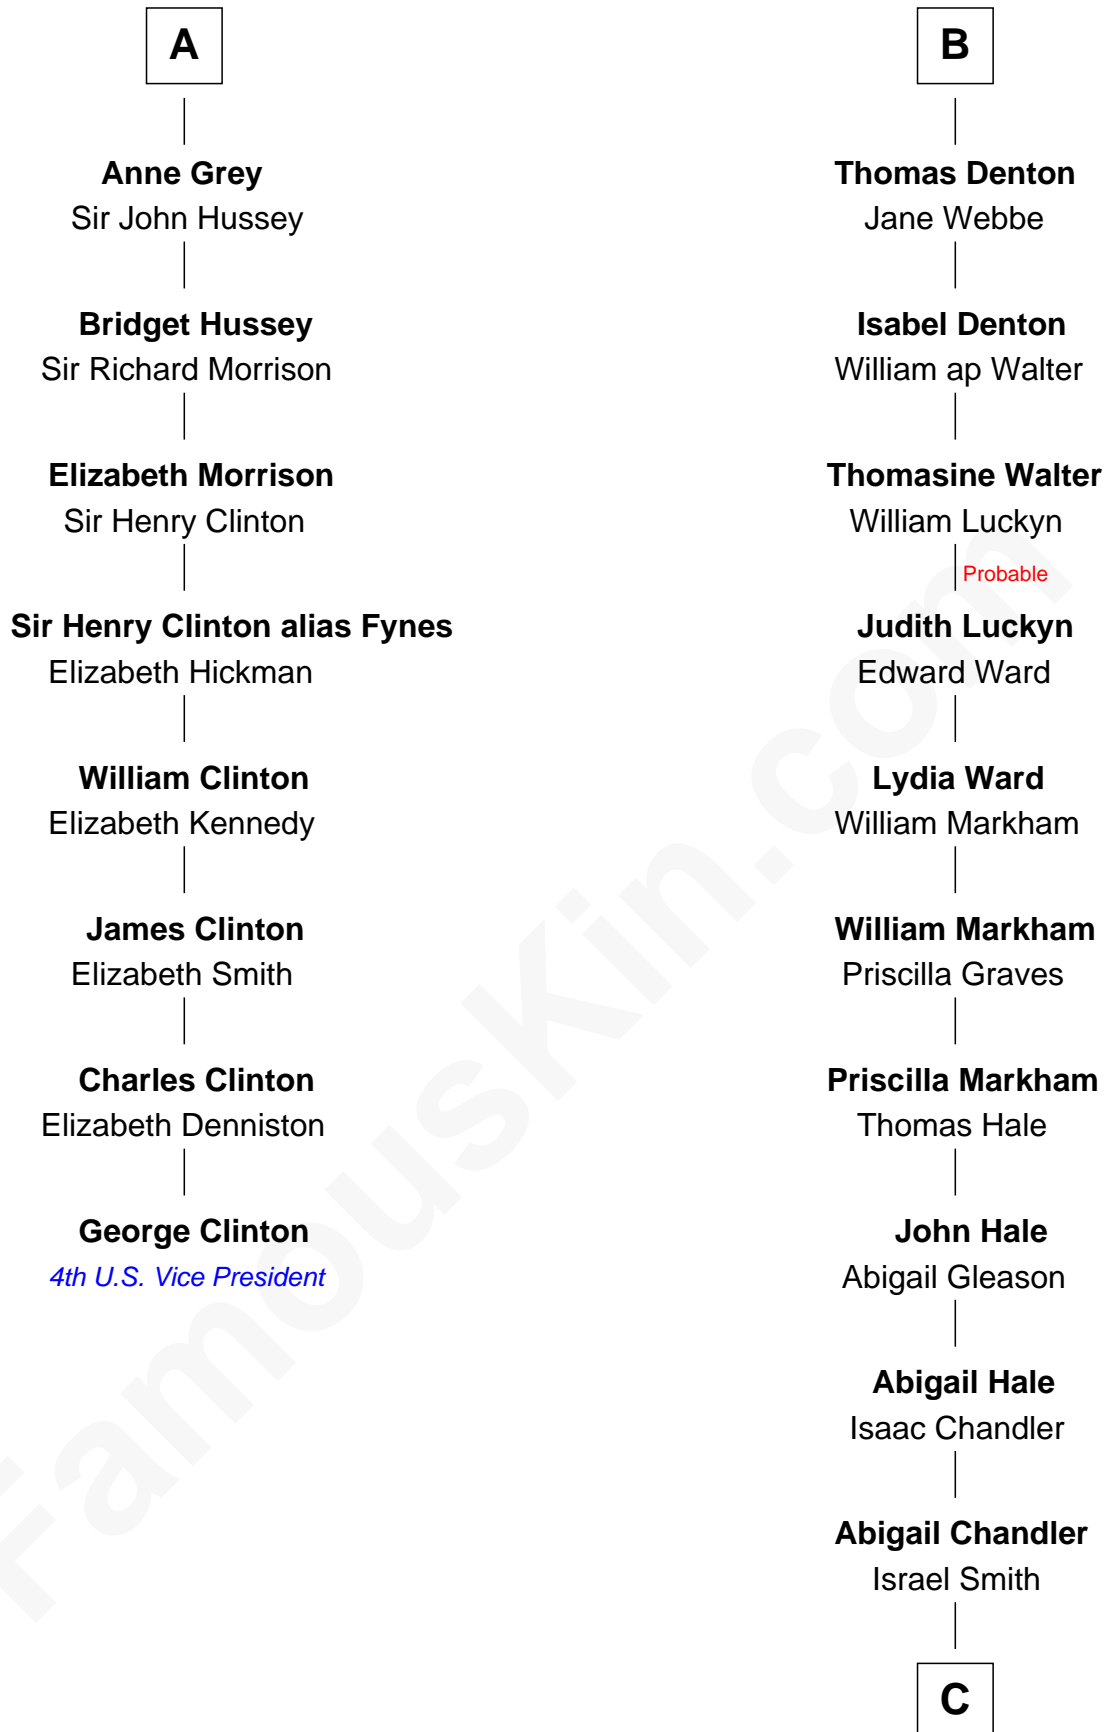

FamousKin.com Relationship Chart of

George Clinton

4th U.S. Vice President

14th cousin 5 times removed of

Rutherford B. Hayes

19th U.S. President

Sir Robert de Ros

Isabel de Aubeney

C

Chloe Smith
Rutherford Hayes

Rutherford Hayes
Sophia Birchard

Rutherford B. Hayes
19th U.S. President

FamousKin.com