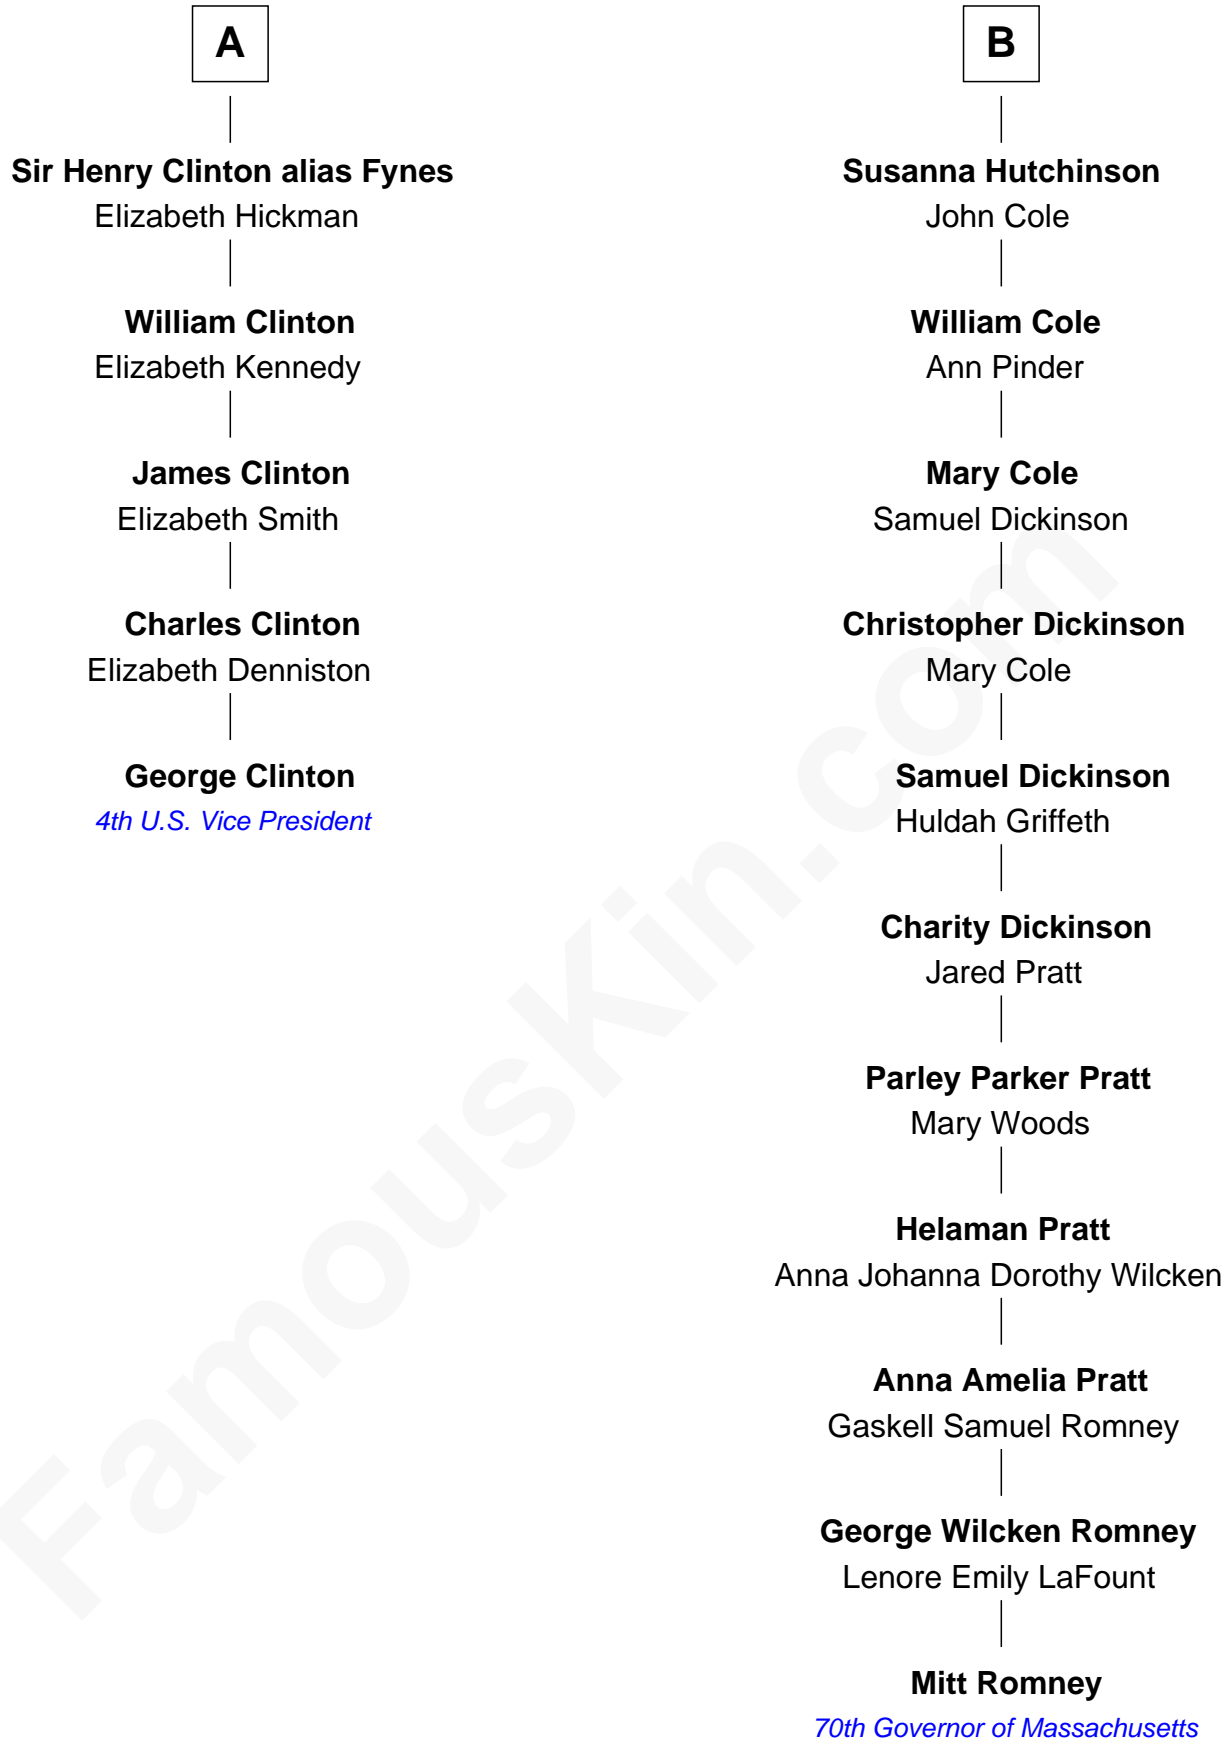

FamousKin.com Relationship Chart of

George Clinton

4th U.S. Vice President

11th cousin 6 times removed of

Mitt Romney

70th Governor of Massachusetts

Sir Walter Blount

Sancha de Ayala

Mitt Romney photo by [Gage Skidmore](#) (CC BY-SA 3.0)