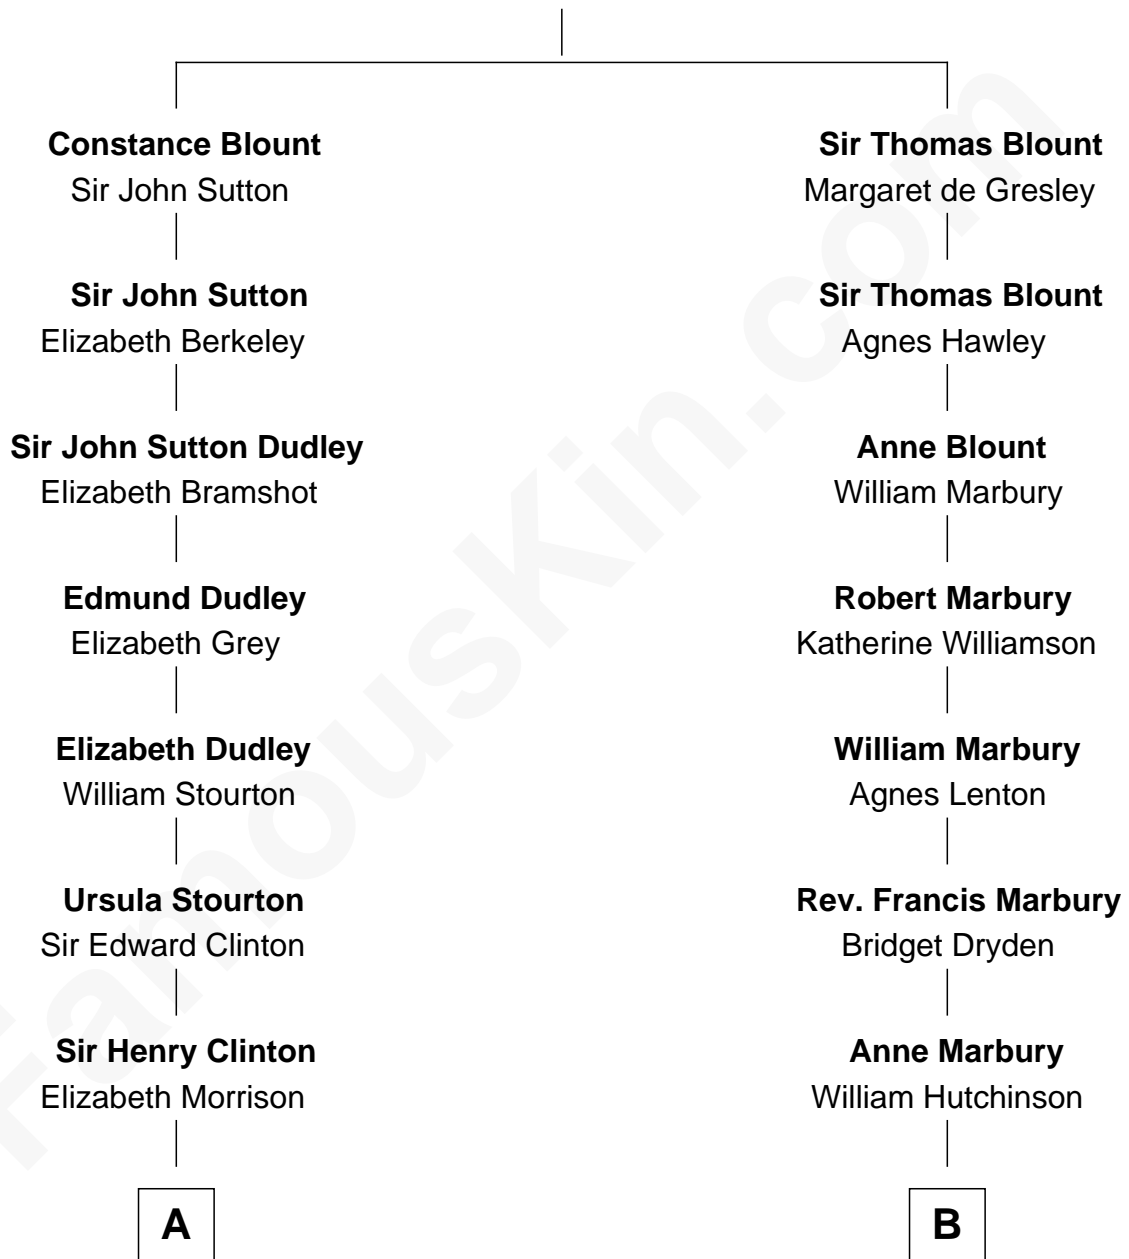

FamousKin.com Relationship Chart of

George Clinton

4th U.S. Vice President

11th cousin 6 times removed of

Mitt Romney

70th Governor of Massachusetts

Sir Walter Blount

Sancha de Ayala

Mitt Romney photo by [Gage Skidmore](#) (CC BY-SA 3.0)