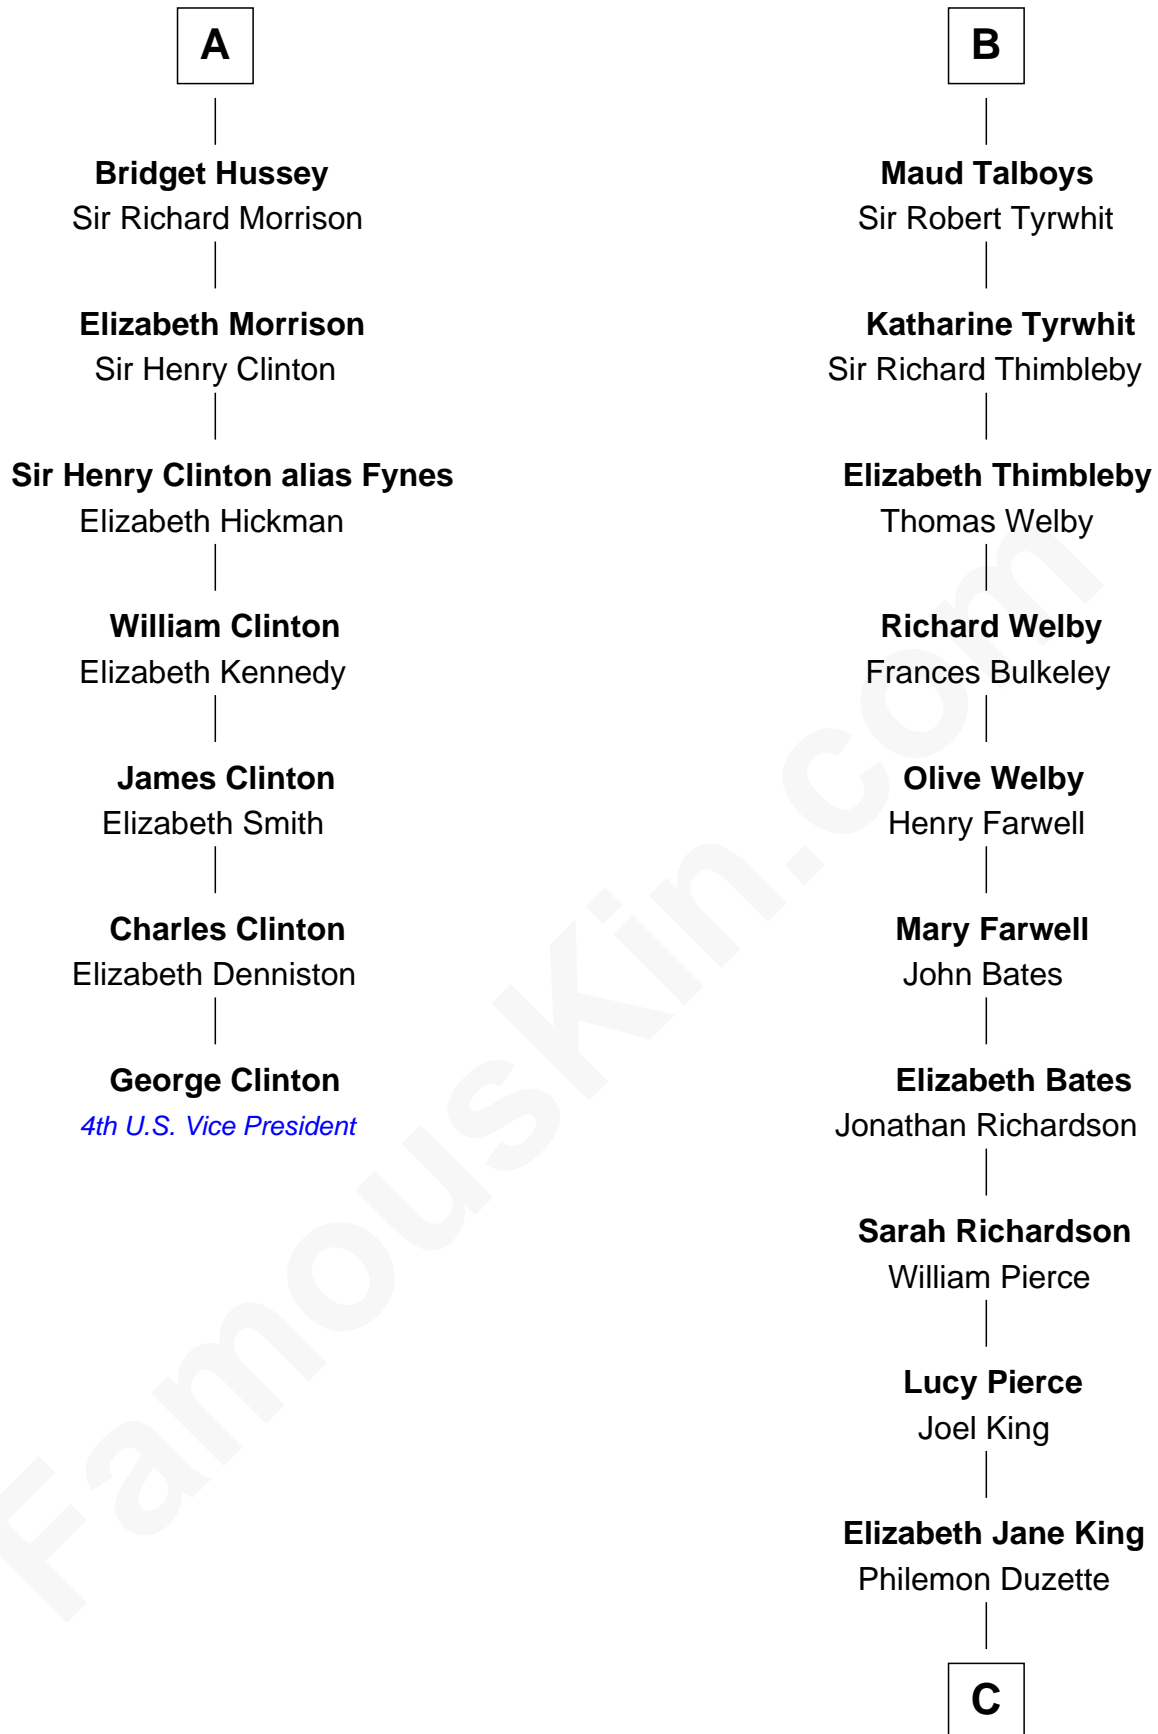

FamousKin.com Relationship Chart of

George Clinton

4th U.S. Vice President

13th cousin 8 times removed of

Mitt Romney

70th Governor of Massachusetts

Henry Plantagenet

Maud de Chaworth

Henry of Lancaster
Isabella de Beaumont

Blanche of Lancaster
John of Gaunt

Elizabeth of Lancaster
John de Holand

Constance de Holand
Sir John Grey

Sir Edmund Grey
Katherine Percy

George Grey
Catherine Herbert

Anne Grey
Sir John Hussey

A

Joan of Lancaster
John de Mowbray

John de Mowbray
Elizabeth de Segrave

Joan de Mowbray
Sir Thomas Grey

Maud Grey
Sir Robert Ogle

Anne Ogle
Sir William Heron

Elizabeth Heron
Sir John Heron

Elizabeth Heron
Sir Robert Talboys

B

C

Clarissa Minerva Duzette

Lewis Robison

Charles Edward Robison

Rosetta Mary Berry

Alma Luella Robison