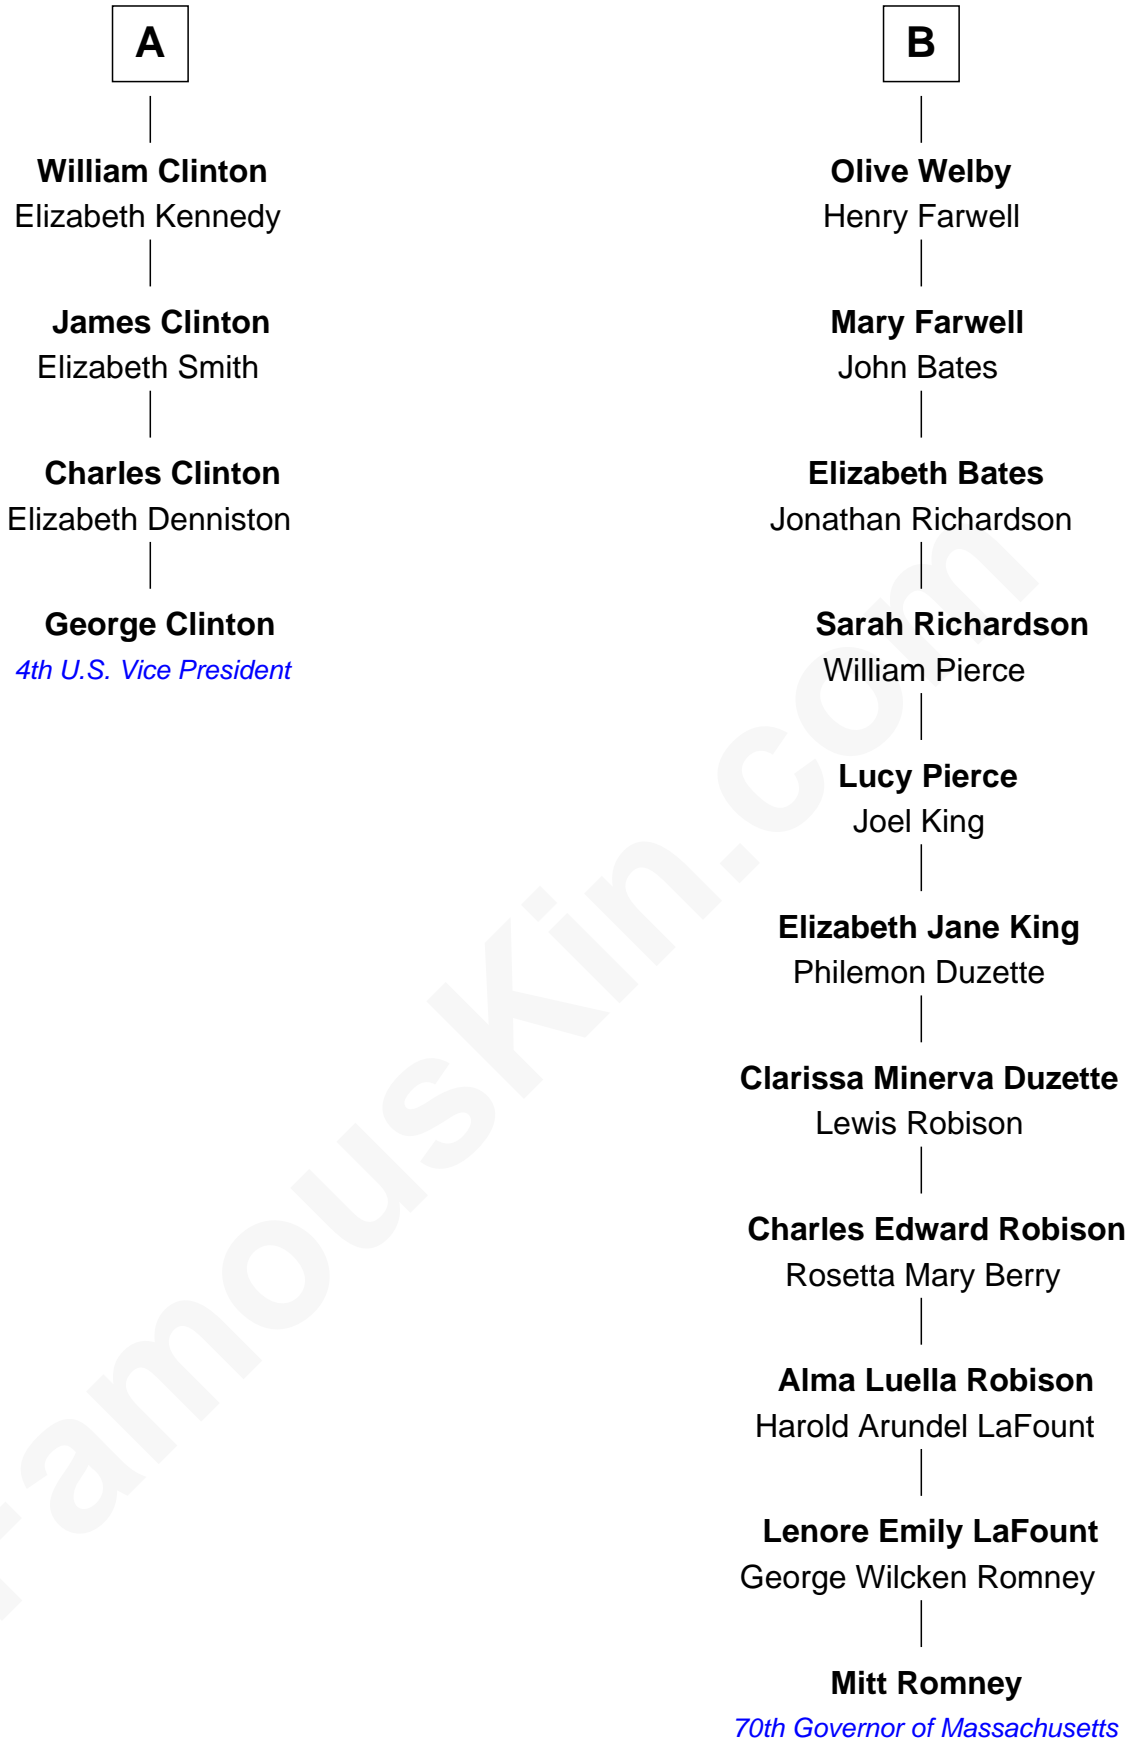

# FamousKin.com Relationship Chart of

**George Clinton**

*4th U.S. Vice President*

10th cousin 7 times removed of

**Mitt Romney**

*70th Governor of Massachusetts*

**Sir Reynold Grey**

Margaret de Ros

**Sir John Grey**  
Constance de Holand

**Sir Edmund Grey**  
Katherine Percy

**George Grey**  
Catherine Herbert

**Anne Grey**  
Sir John Hussey

**Bridget Hussey**  
Sir Richard Morrison

**Elizabeth Morrison**  
Sir Henry Clinton

**Sir Henry Clinton alias Fynes**  
Elizabeth Hickman

**A**

**Margaret Grey**

Sir William Bonville

**Elizabeth Bonville**  
William Talboys

**Sir Robert Talboys**  
Elizabeth Heron

**Maud Talboys**  
Sir Robert Tyrwhit

**Katharine Tyrwhit**  
Sir Richard Thimbleby

**Elizabeth Thimbleby**  
Thomas Welby

**Richard Welby**  
Frances Bulkeley

**B**

Mitt Romney photo by [Gage Skidmore](#) (CC BY-SA 3.0)