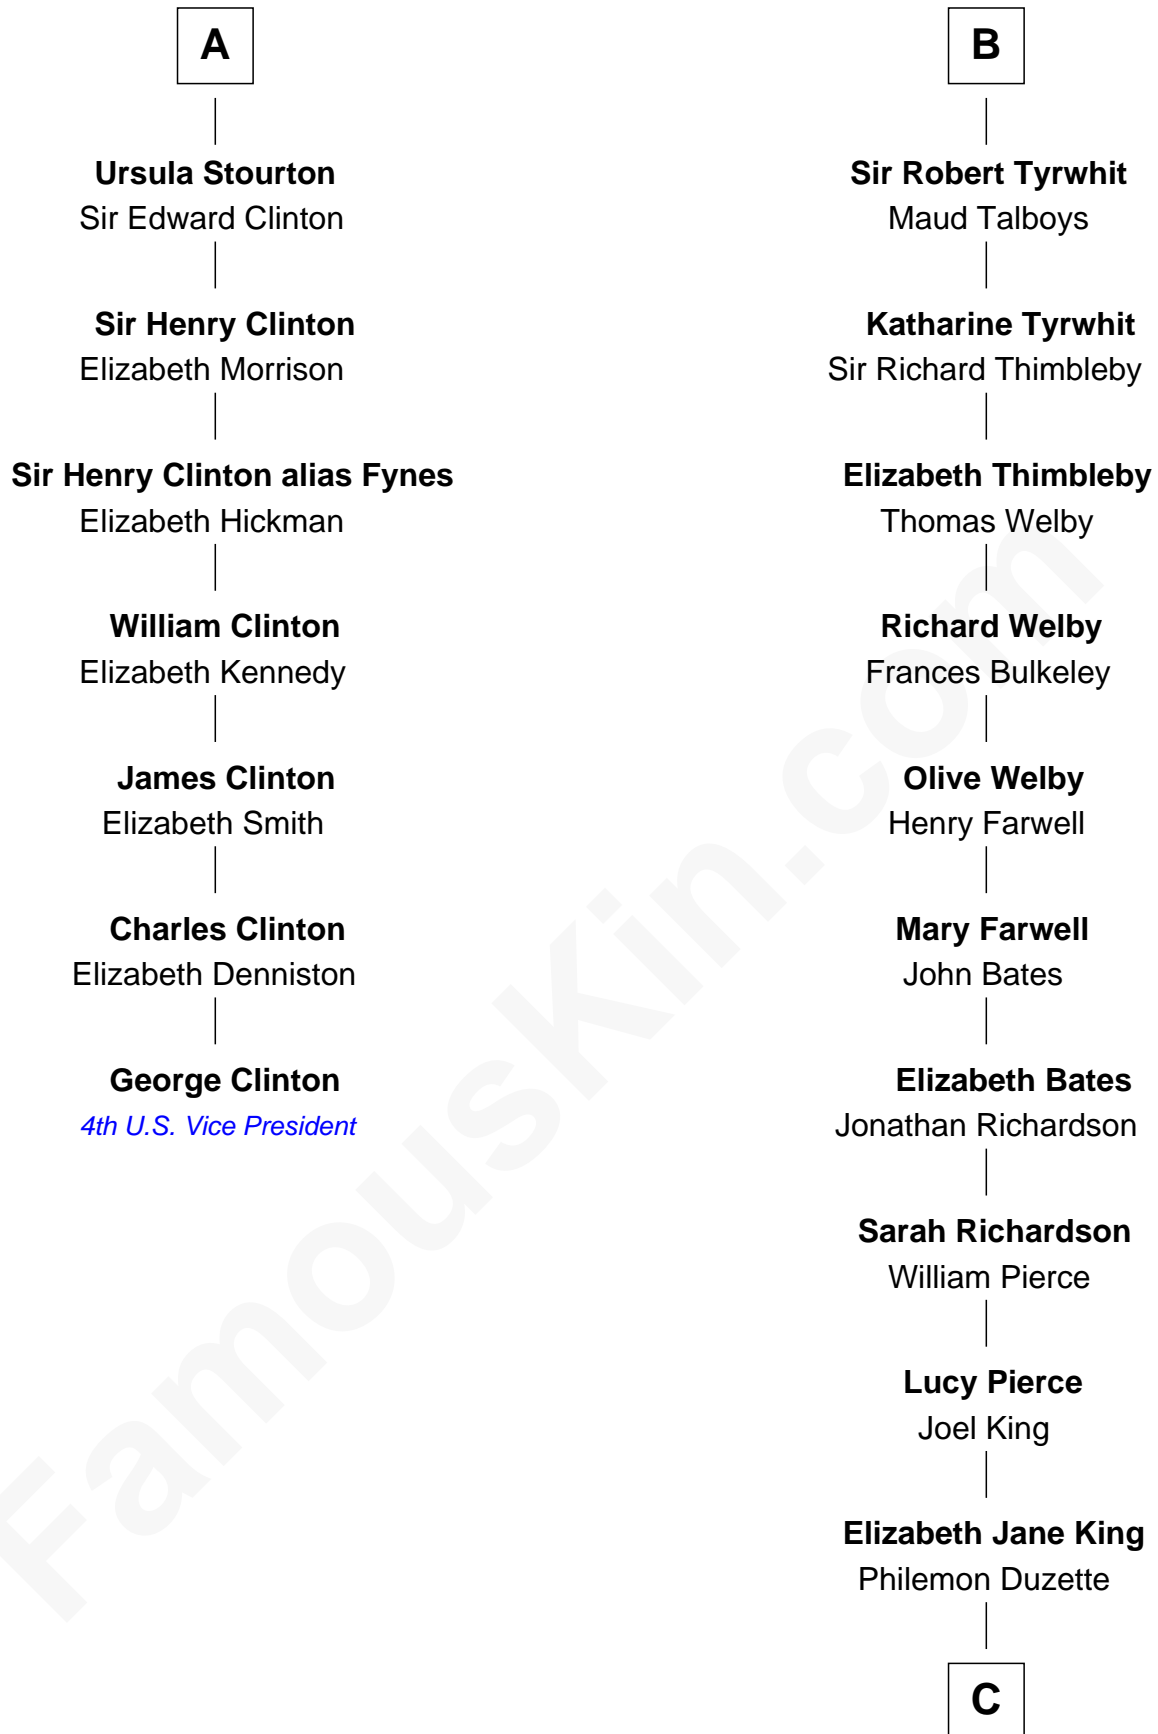

FamousKin.com Relationship Chart of

George Clinton

4th U.S. Vice President

13th cousin 8 times removed of

Mitt Romney

70th Governor of Massachusetts

Eudo la Zouche
Milicent de Cantilupe

Eve la Zouche
Sir Maurice de Berkeley

Thomas de Berkeley
Katherine de Clyvedon

Sir John Berkeley
Elizabeth Betteshorne

Elizabeth Berkeley
Sir John Sutton

Sir John Sutton Dudley
Elizabeth Bramshot

Edmund Dudley
Elizabeth Grey

Elizabeth Dudley
William Stourton

A

Sir William la Zouche
Maud Lovel

Milicent la Zouche
Sir William Deincourt

Margaret Deincourt
Sir Robert de Tibetot

Elizabeth de Tibetot
Sir Philip le Despencer

Margery Despencer
Sir Roger Wentworth

Agnes Wentworth
Sir Robert Constable

Anne Constable
William Tyrwhit

B

C

Clarissa Minerva Duzette

Lewis Robison

Charles Edward Robison

Rosetta Mary Berry

Alma Luella Robison