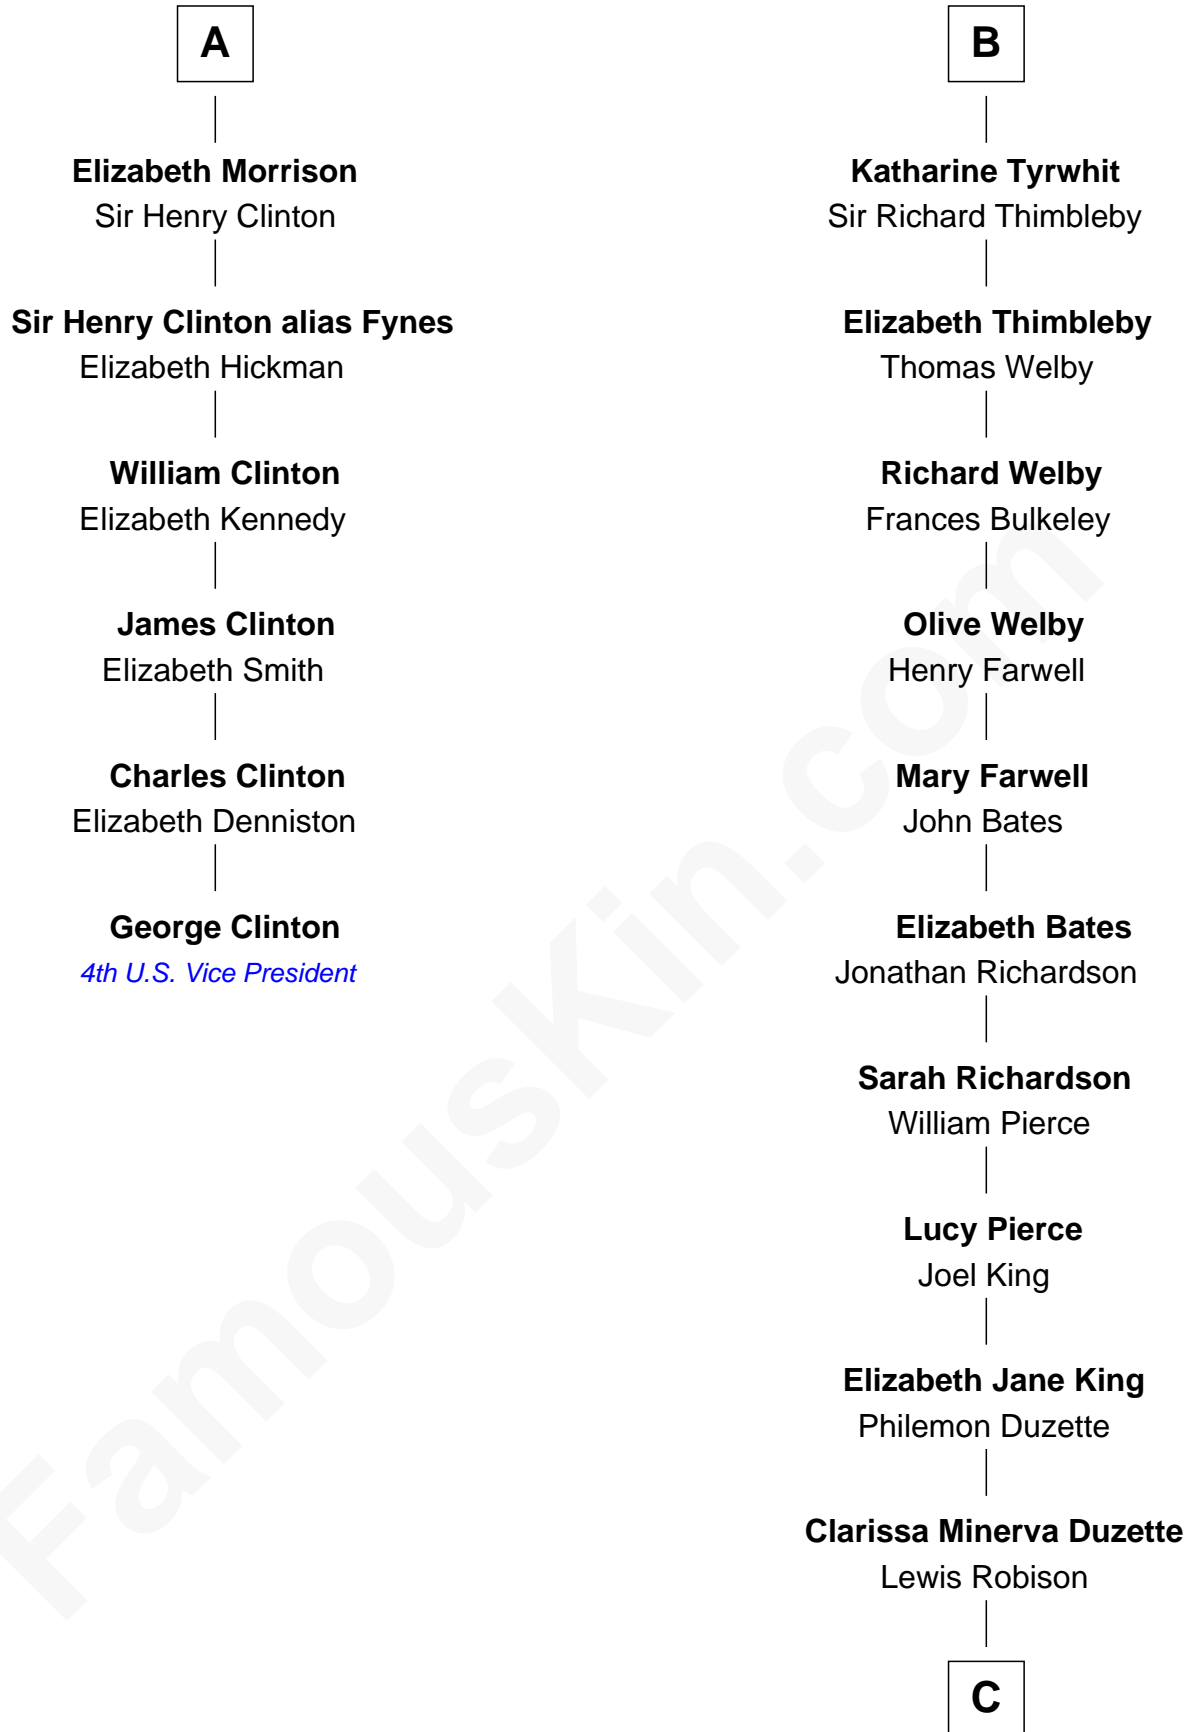

# FamousKin.com Relationship Chart of

**George Clinton**

*4th U.S. Vice President*

12th cousin 8 times removed of

**Mitt Romney**

*70th Governor of Massachusetts*

**Sir Robert de Holland**

Maude la Zouche

C

**Charles Edward Robison**

Rosetta Mary Berry

**Alma Luella Robison**

Harold Arundel LaFount

**Lenore Emily LaFount**

George Wilcken Romney

**Mitt Romney**

*70th Governor of Massachusetts*