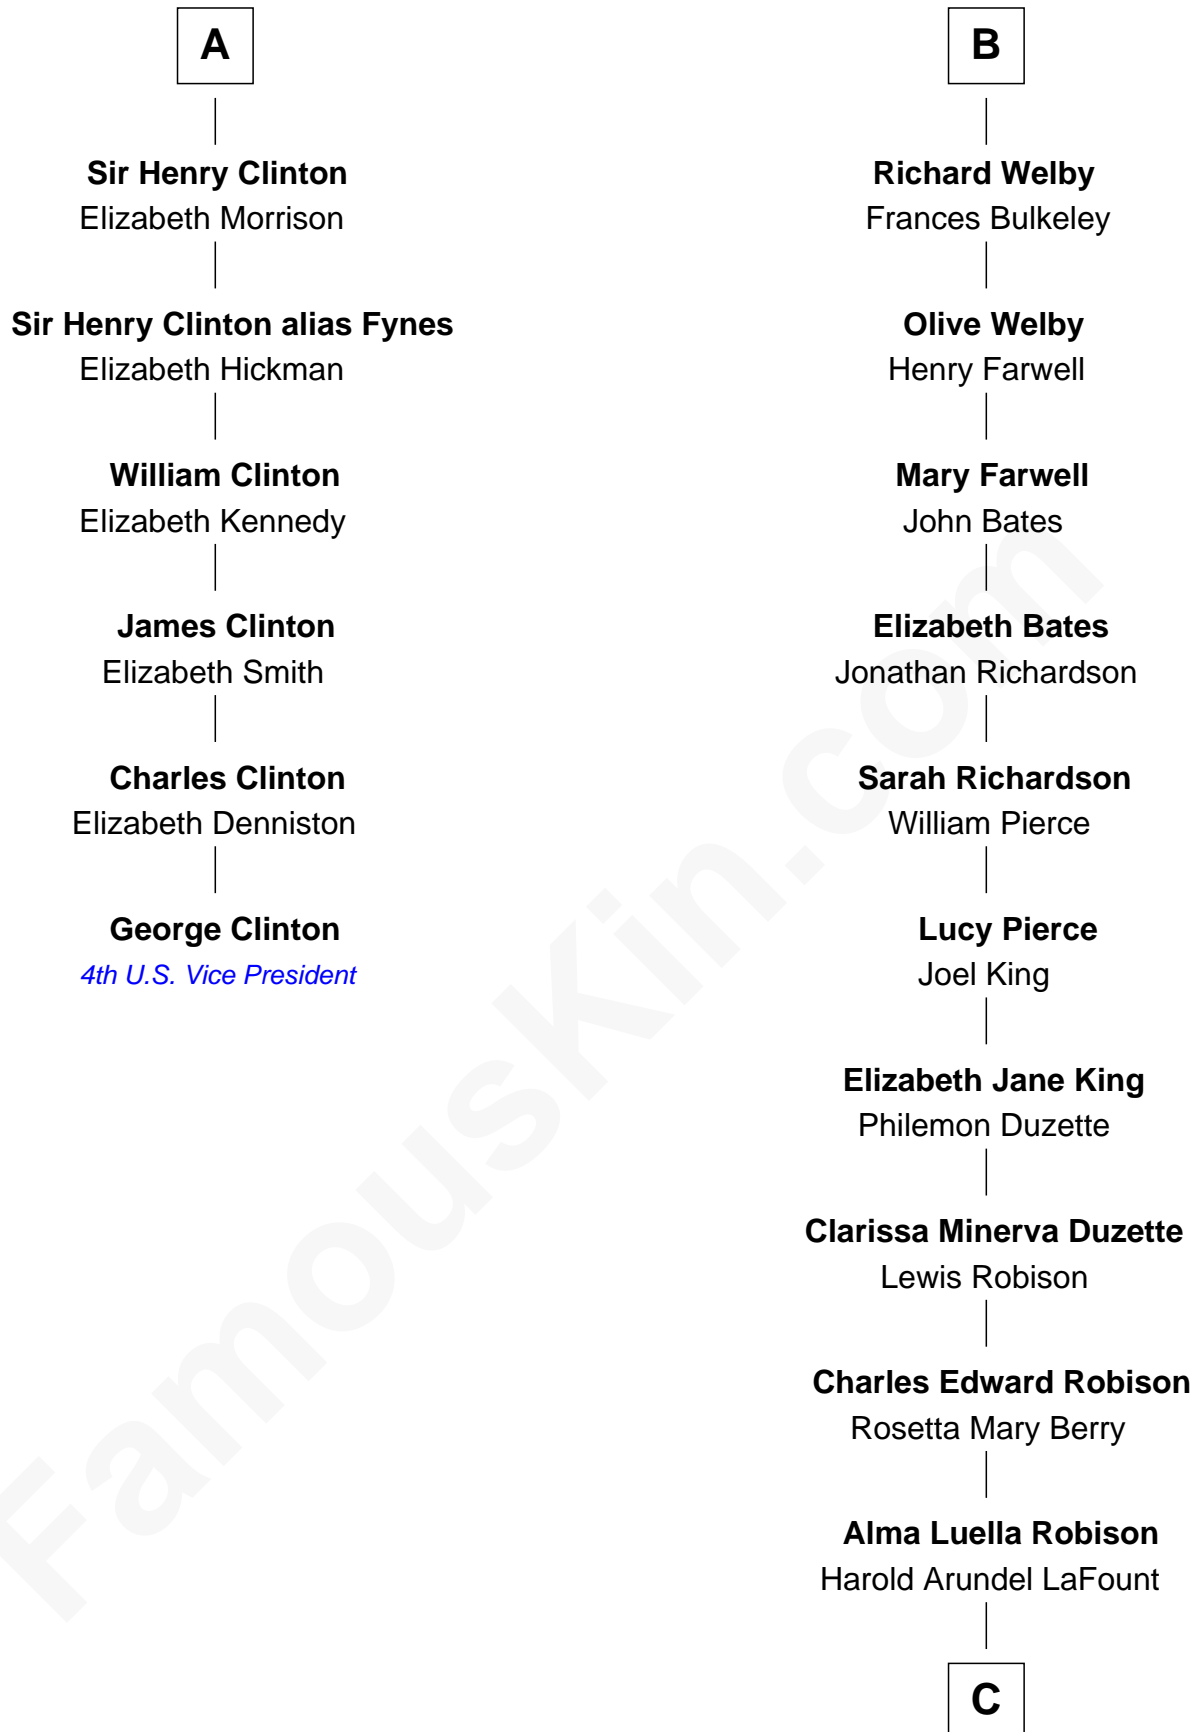

FamousKin.com Relationship Chart of

George Clinton

4th U.S. Vice President

12th cousin 6 times removed of

Mitt Romney

70th Governor of Massachusetts

Sir Philip le Despencer

Elizabeth - - - - -

Alice le Despenser

Sir John Sutton

Sir John Sutton

Constance Blount

Sir John Sutton

Elizabeth Berkeley

Sir John Sutton Dudley

Elizabeth Bramshot

Edmund Dudley

Elizabeth Grey

Elizabeth Dudley

William Stourton

Ursula Stourton

Sir Edward Clinton

A

Sir Philip le Despencer

Maud Talboys

Katharine Tyrwhit

Sir Richard Thimbleby

Elizabeth Thimbleby

Thomas Welby

B

C

Lenore Emily LaFount
George Wilcken Romney