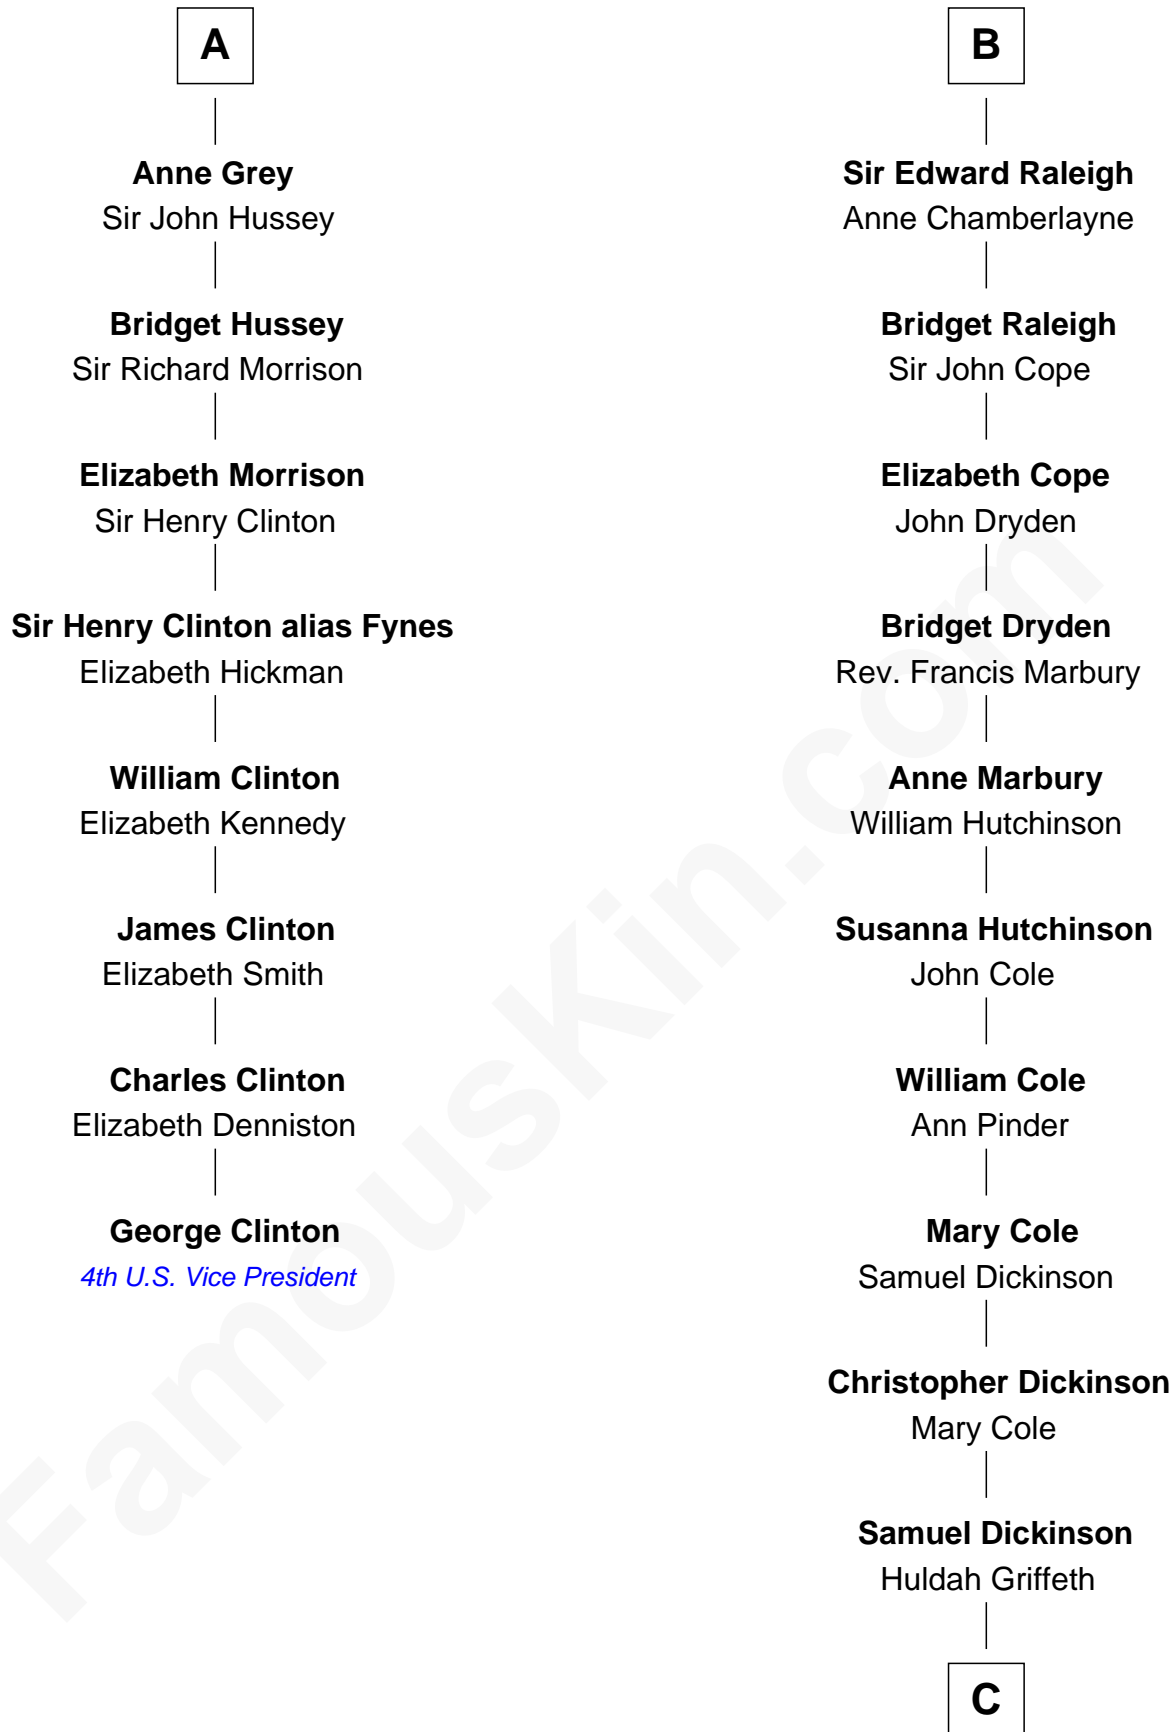

FamousKin.com Relationship Chart of

George Clinton

4th U.S. Vice President

14th cousin 7 times removed of

George Romney

43rd Governor of Michigan

C

Charity Dickinson

Jared Pratt

Parley Parker Pratt

Mary Woods

Helaman Pratt

Anna Johanna Dorothy Wilcken

Anna Amelia Pratt

Gaskell Samuel Romney

George Romney

43rd Governor of Michigan

FamousKin.com