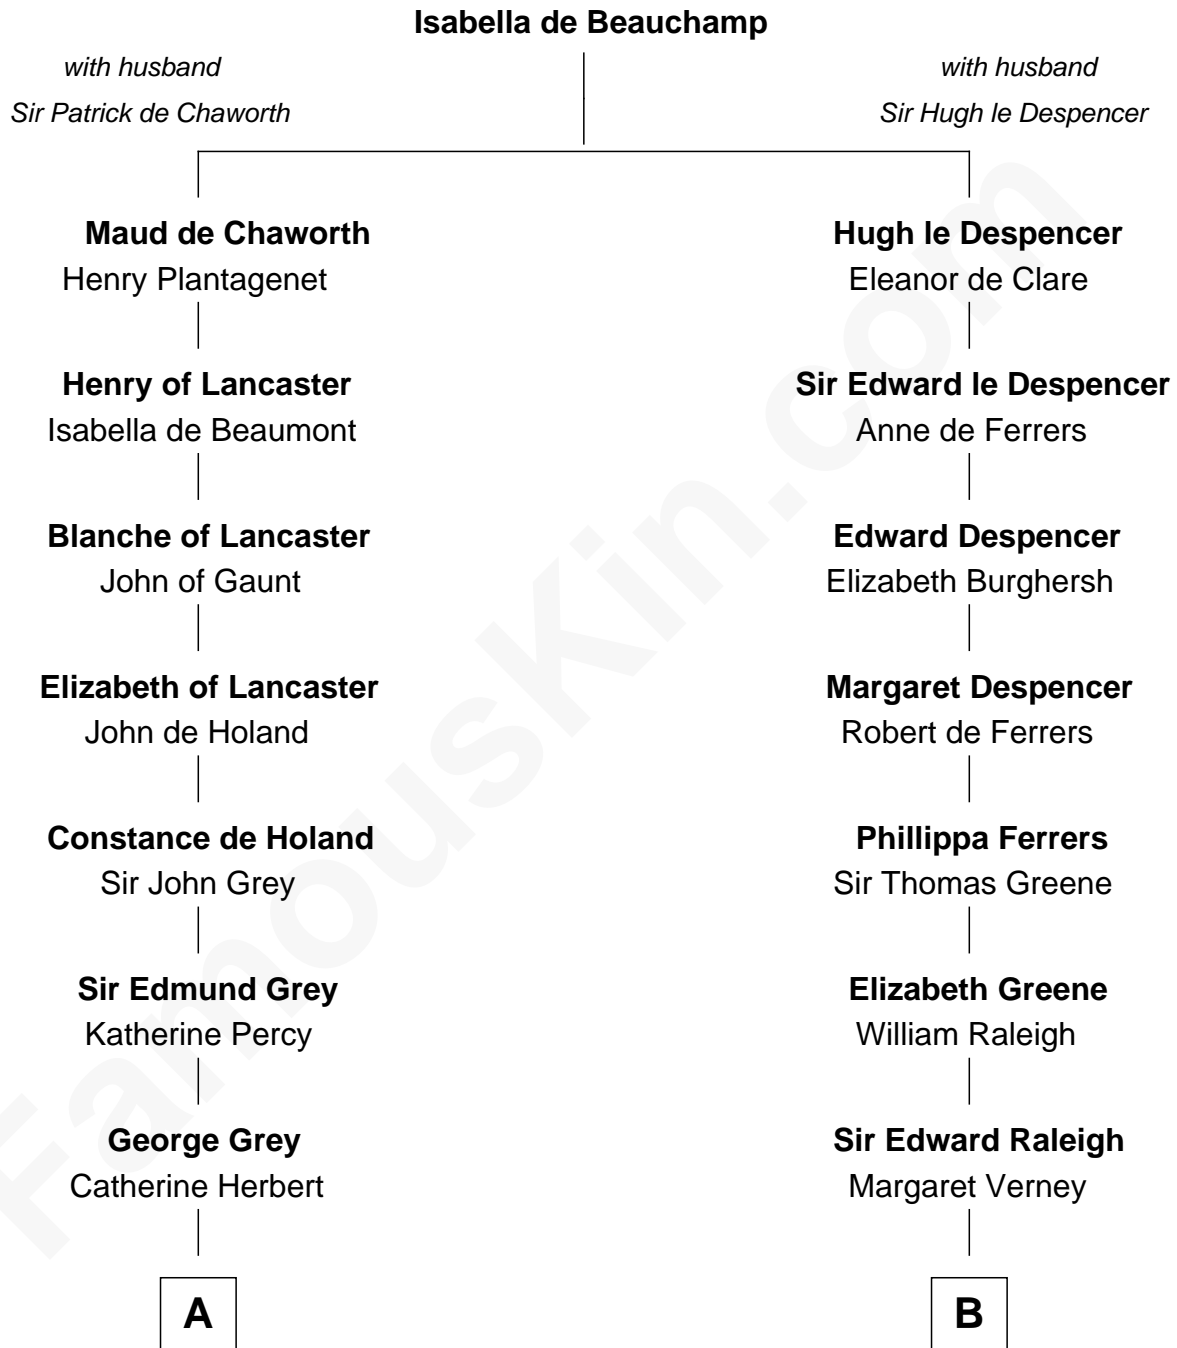

FamousKin.com Relationship Chart of

George Clinton

4th U.S. Vice President

14th cousin 7 times removed of

George Romney

43rd Governor of Michigan

C

Charity Dickinson

Jared Pratt

Parley Parker Pratt

Mary Woods

Helaman Pratt

Anna Johanna Dorothy Wilcken

Anna Amelia Pratt

Gaskell Samuel Romney

George Romney

43rd Governor of Michigan

FamousKin.com