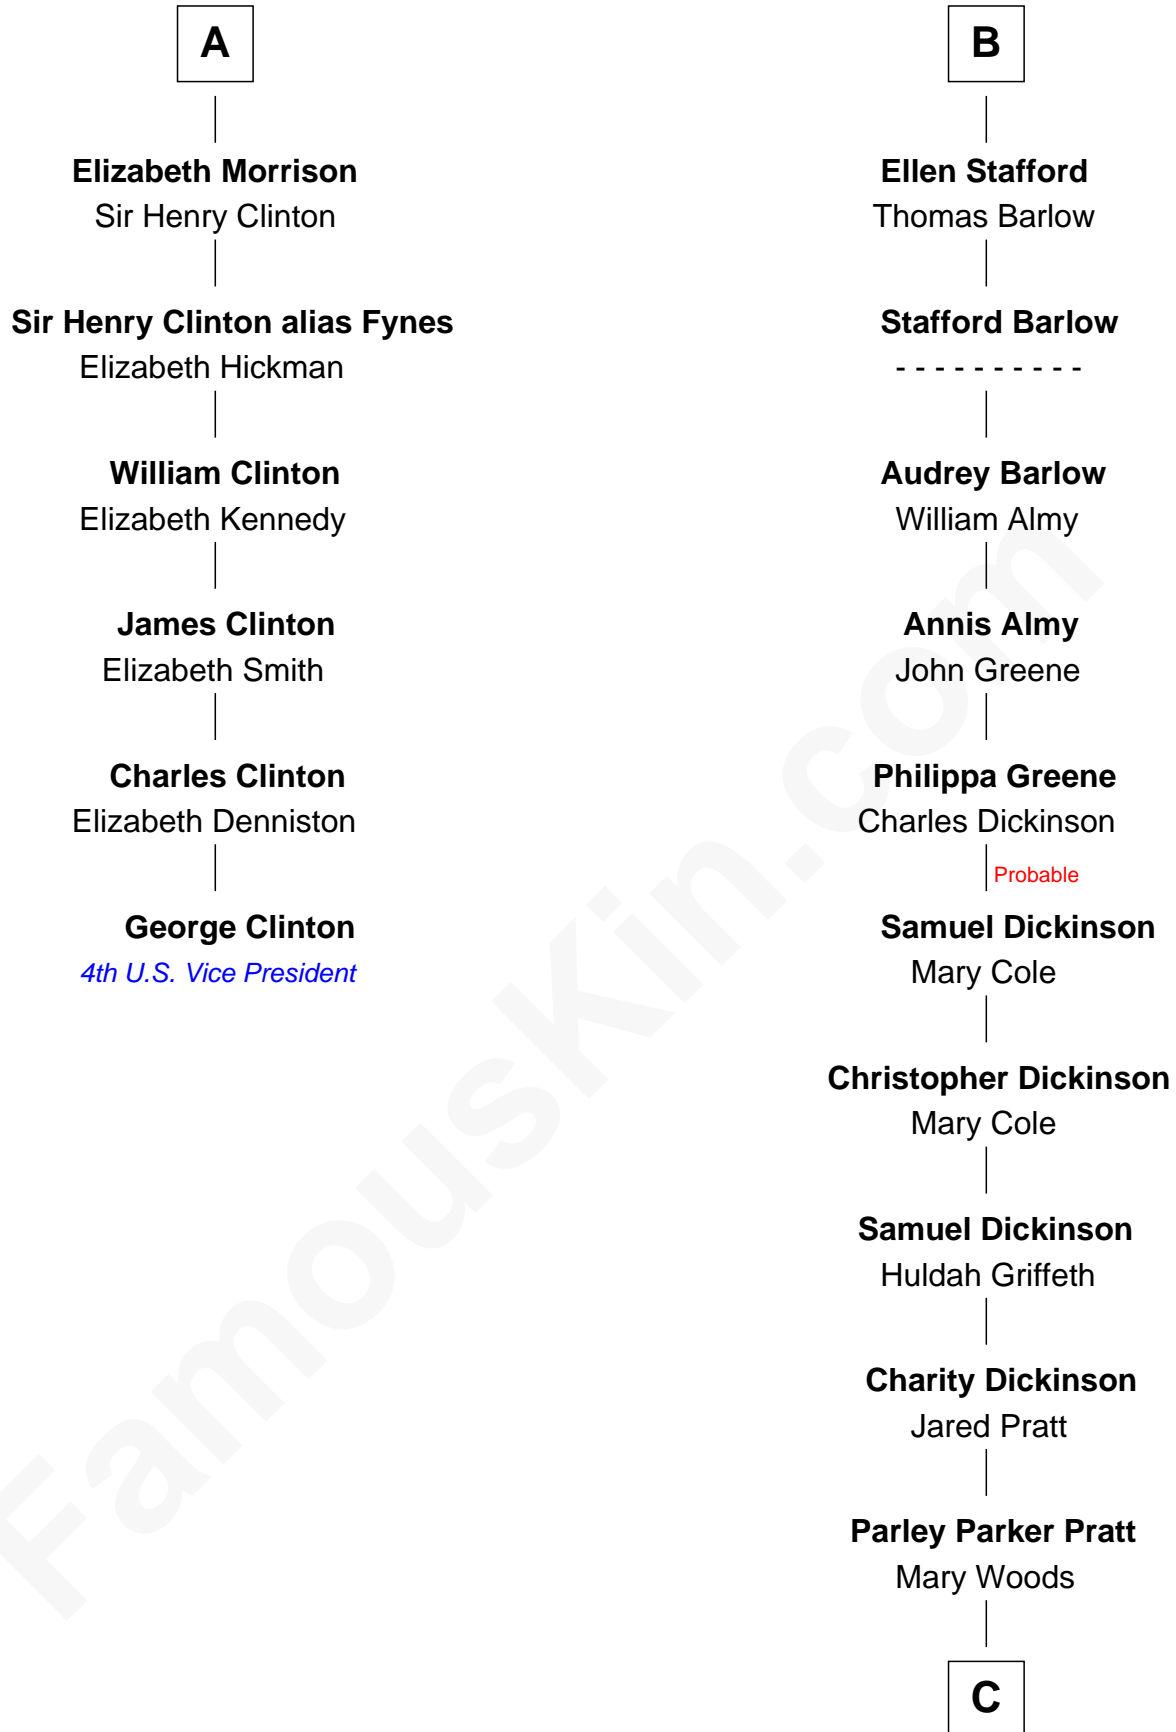

FamousKin.com Relationship Chart of

George Clinton

4th U.S. Vice President

12th cousin 7 times removed of

George Romney

43rd Governor of Michigan

C

Helaman Pratt

Anna Johanna Dorothy Wilcken

Anna Amelia Pratt

Gaskell Samuel Romney

George Romney

43rd Governor of Michigan

FamousKin.com