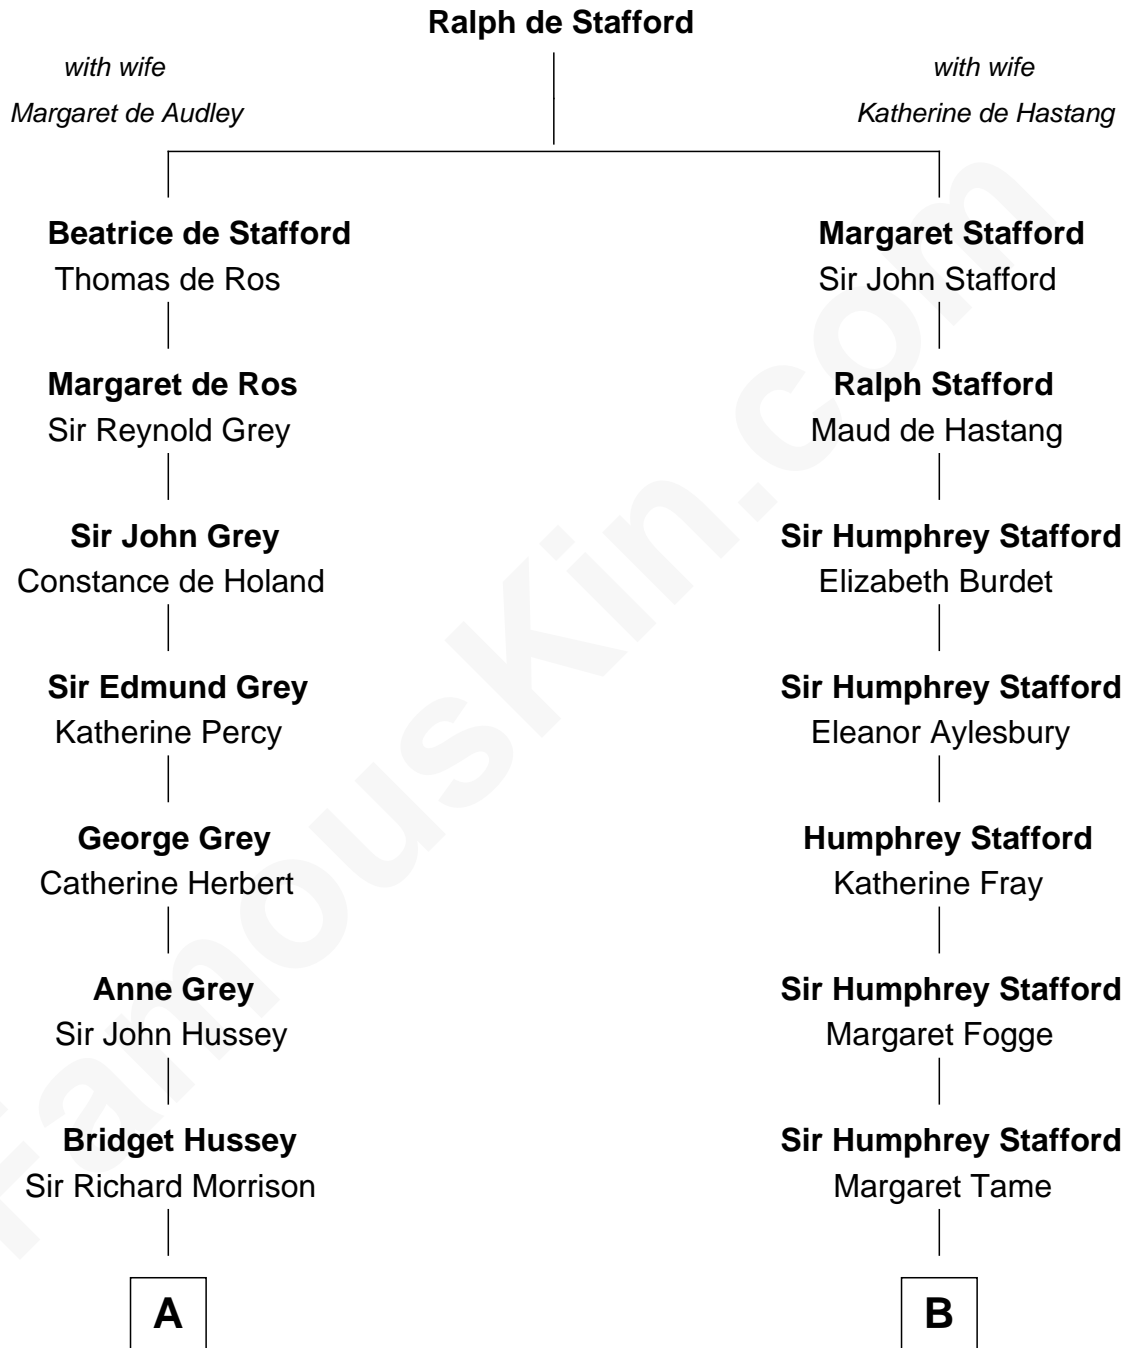

FamousKin.com Relationship Chart of

George Clinton

4th U.S. Vice President

12th cousin 7 times removed of

George Romney

43rd Governor of Michigan

C

Helaman Pratt

Anna Johanna Dorothy Wilcken

Anna Amelia Pratt

Gaskell Samuel Romney

George Romney

43rd Governor of Michigan

FamousKin.com