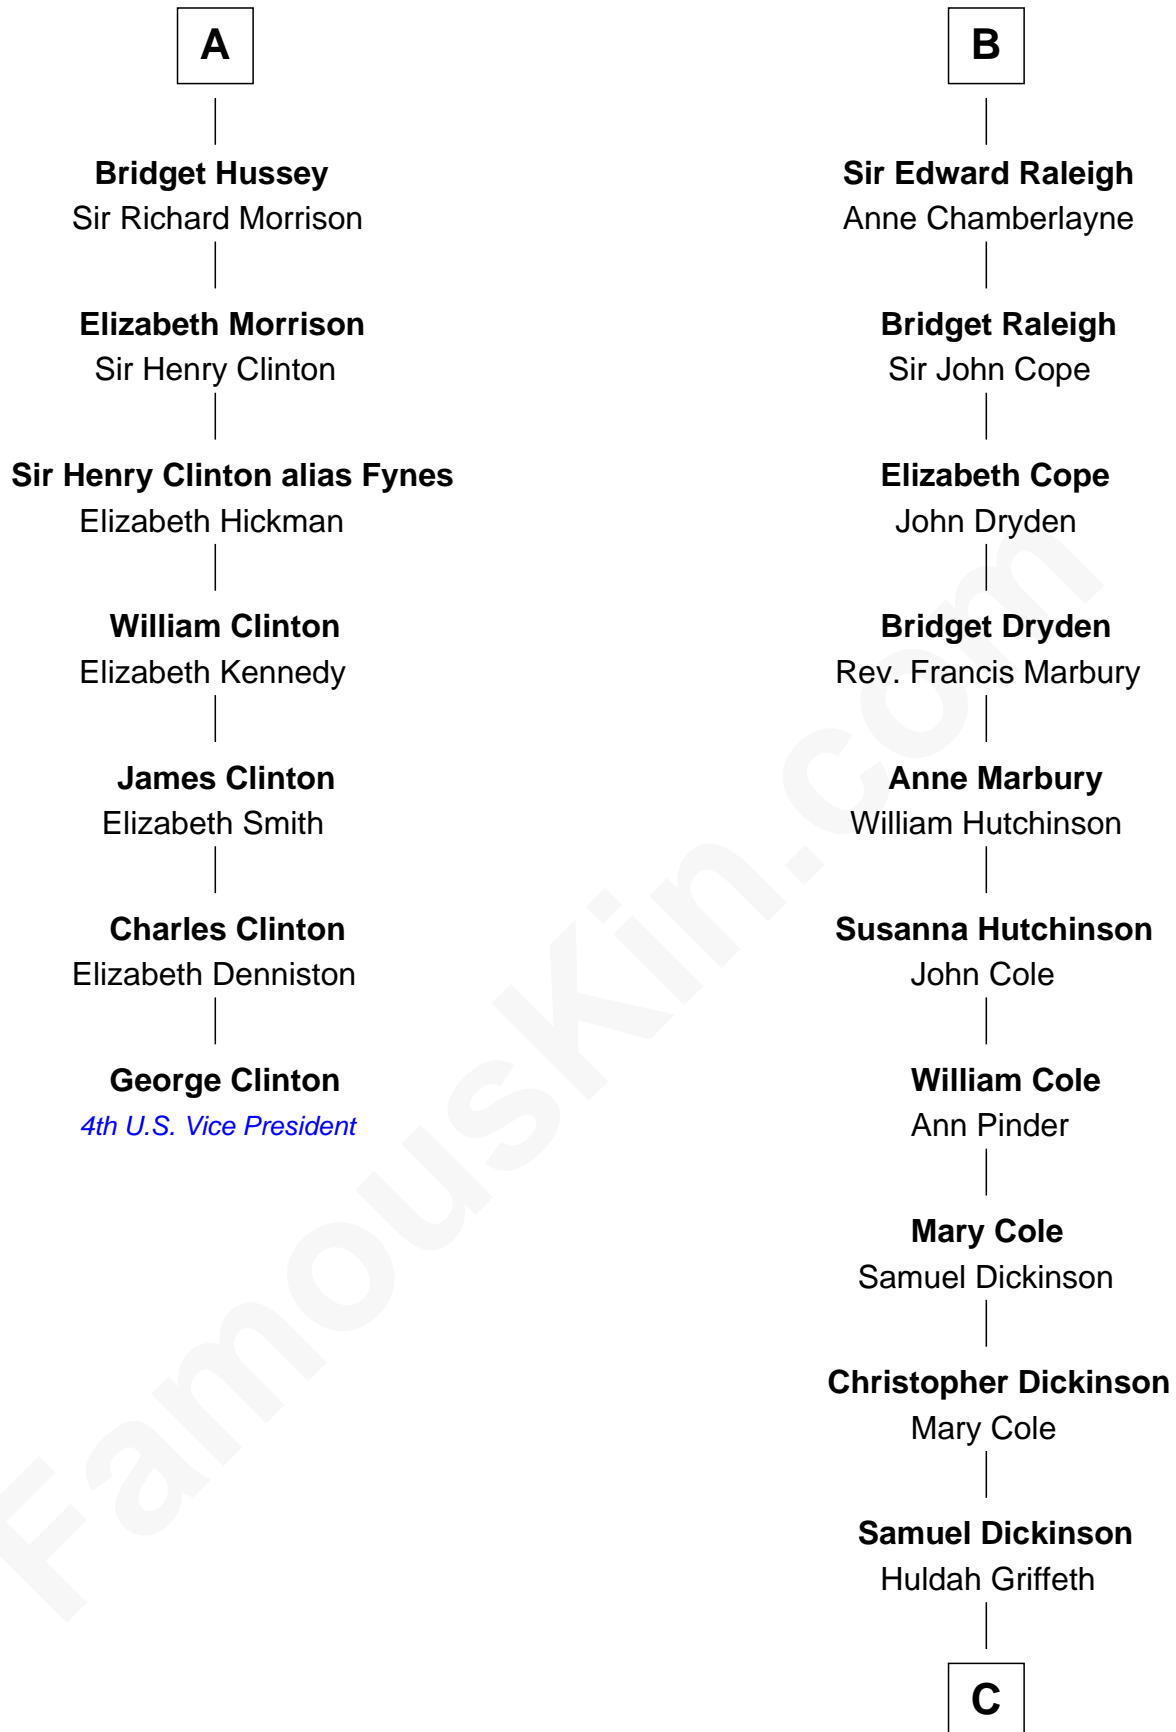

FamousKin.com Relationship Chart of

George Clinton

4th U.S. Vice President

13th cousin 8 times removed of

George Romney

43rd Governor of Michigan

Sir Hugh I de Audley

Iseult de Mortimer

A

Hugh de Audley
Margaret de Clare

Margaret de Audley
Ralph de Stafford

Elizabeth de Stafford
John de Ferrers

Robert de Ferrers
Margaret Despencer

Phillippa Ferrers
Sir Thomas Greene

Elizabeth Greene
William Raleigh

Sir Edward Raleigh
Margaret Verney

B

C

Charity Dickinson

Jared Pratt

Parley Parker Pratt

Mary Woods

Helaman Pratt

Anna Johanna Dorothy Wilcken

Anna Amelia Pratt

Gaskell Samuel Romney

George Romney

43rd Governor of Michigan

FamousKin.com