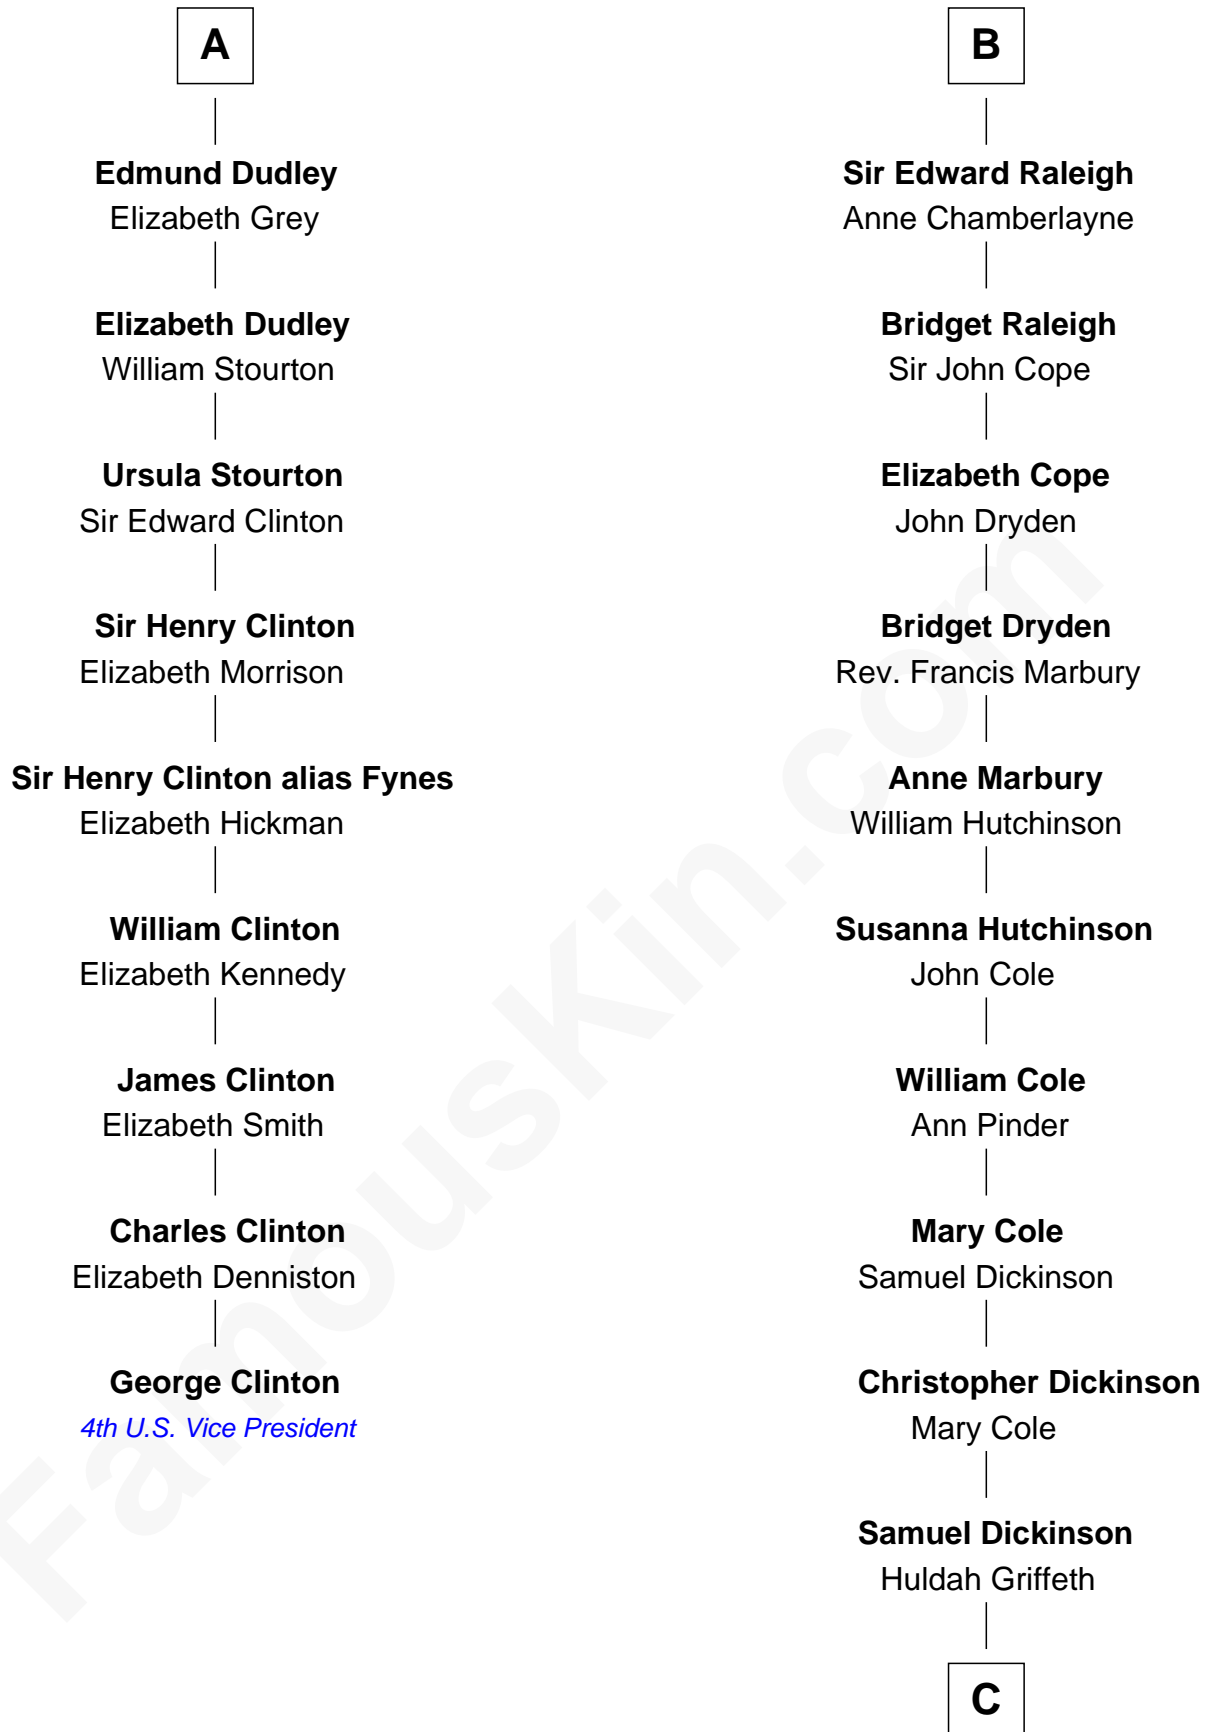

FamousKin.com Relationship Chart of

George Clinton

4th U.S. Vice President

15th cousin 6 times removed of

George Romney

43rd Governor of Michigan

Sir Hugh le Despencer

Isabella de Beauchamp

Eleanor de Clare

Sir Edward le Despencer

Anne de Ferrers

Edward Despencer

Elizabeth Burghersh

Margaret Despencer

Robert de Ferrers

Phillippa Ferrers

Sir Thomas Greene

Elizabeth Greene

William Raleigh

Sir Edward Raleigh

Margaret Verney

B

C

Charity Dickinson

Jared Pratt

Parley Parker Pratt

Mary Woods

Helaman Pratt

Anna Johanna Dorothy Wilcken

Anna Amelia Pratt

Gaskell Samuel Romney

George Romney