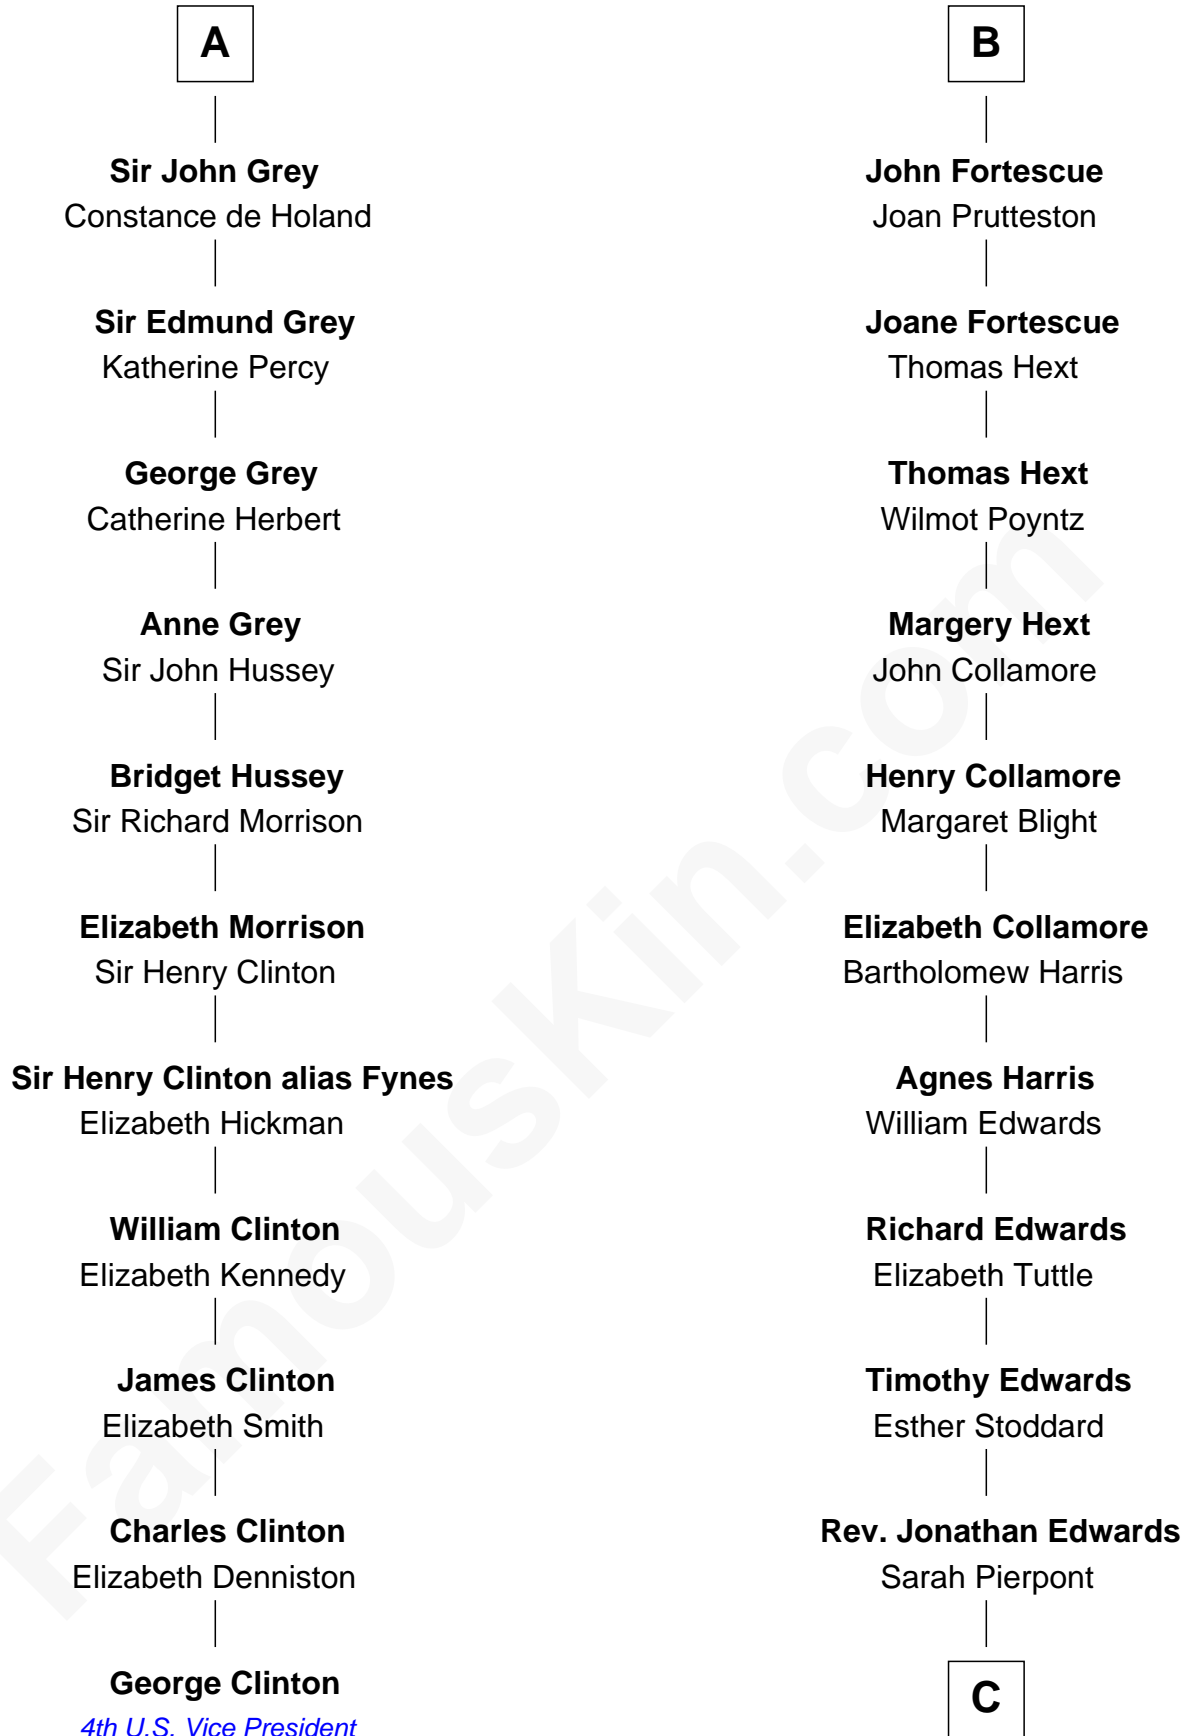

FamousKin.com Relationship Chart of

George Clinton

4th U.S. Vice President

17th cousin 1 time removed of

Aaron Burr

Killed Alexander Hamilton

Sir Geoffrey FitzPiers

*with wife
Beatrix de Say*

Sir Humphrey de Beauchamp
Sibyl Oliver

Maud de Verdun
Sir John de Grey

Sir John Beauchamp
Joan - - - - -

Sir Roger de Grey
Elizabeth de Hastings

Sir John Beauchamp
Margaret Whalesburgh

Sir Reynold de Grey
Eleanor le Strange

Elizabeth Beauchamp
William Fortescue

Sir Reynold Grey
Margaret de Ros

William Fortescue
Matilda Falwell

A

B

C

—
Esther Edwards

Aaron Burr