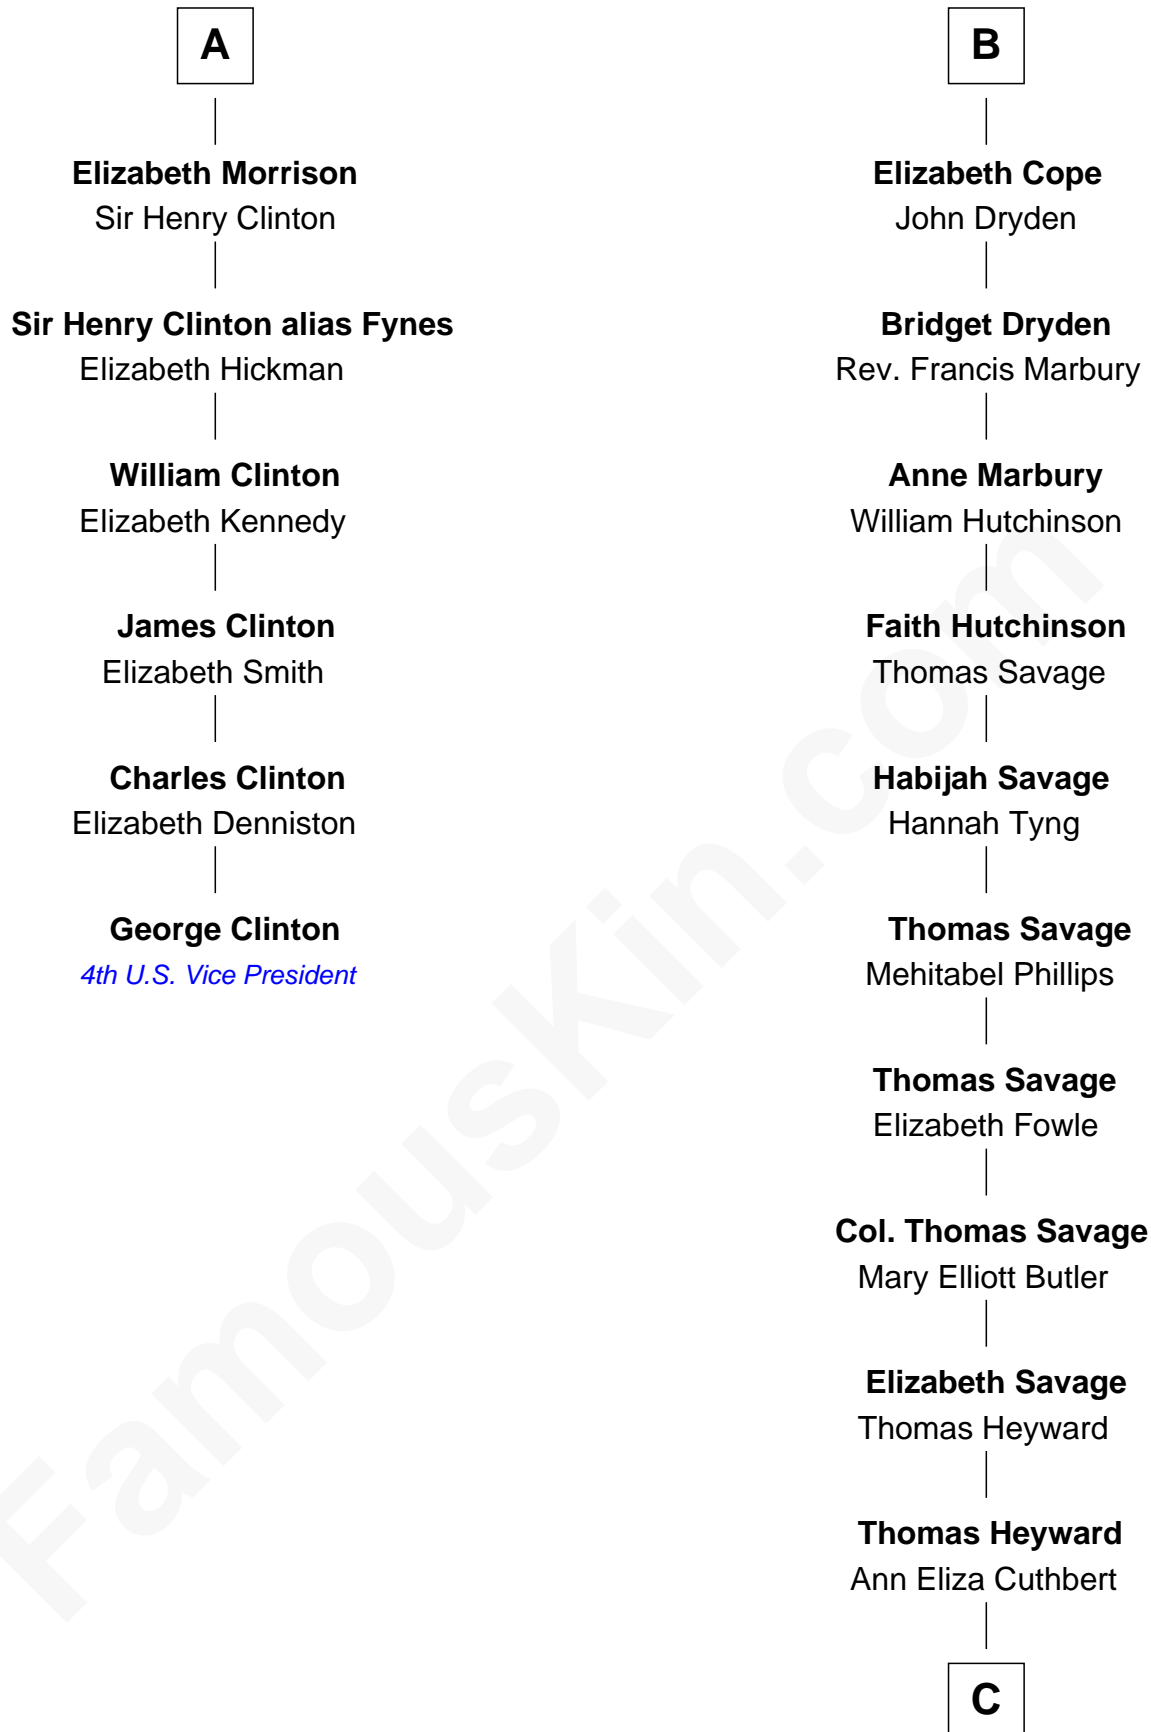

# FamousKin.com Relationship Chart of

**George Clinton**

*4th U.S. Vice President*

12th cousin 8 times removed of

**DuBose Heyward**

*Author of Porgy (Porgy & Bess)*

**Ralph de Stafford**

Margaret de Audley

**George Grey**

Catherine Herbert

**Anne Grey**

Sir John Hussey

**Bridget Hussey**

Sir Richard Morrison

**A**

**Elizabeth de Stafford**

Margaret Verney

**Sir Edward Raleigh**

Anne Chamberlayne

**Bridget Raleigh**

Sir John Cope

**B**

**C**

**Thomas Savage Heyward**

Georgianna Hasell

**Thomas Savage Heyward**

Louisa Watkins

**Edwin Watkins Heyward**

Jane Screven DuBose

**DuBose Heyward**

*American Novelist*

FamousKin.com