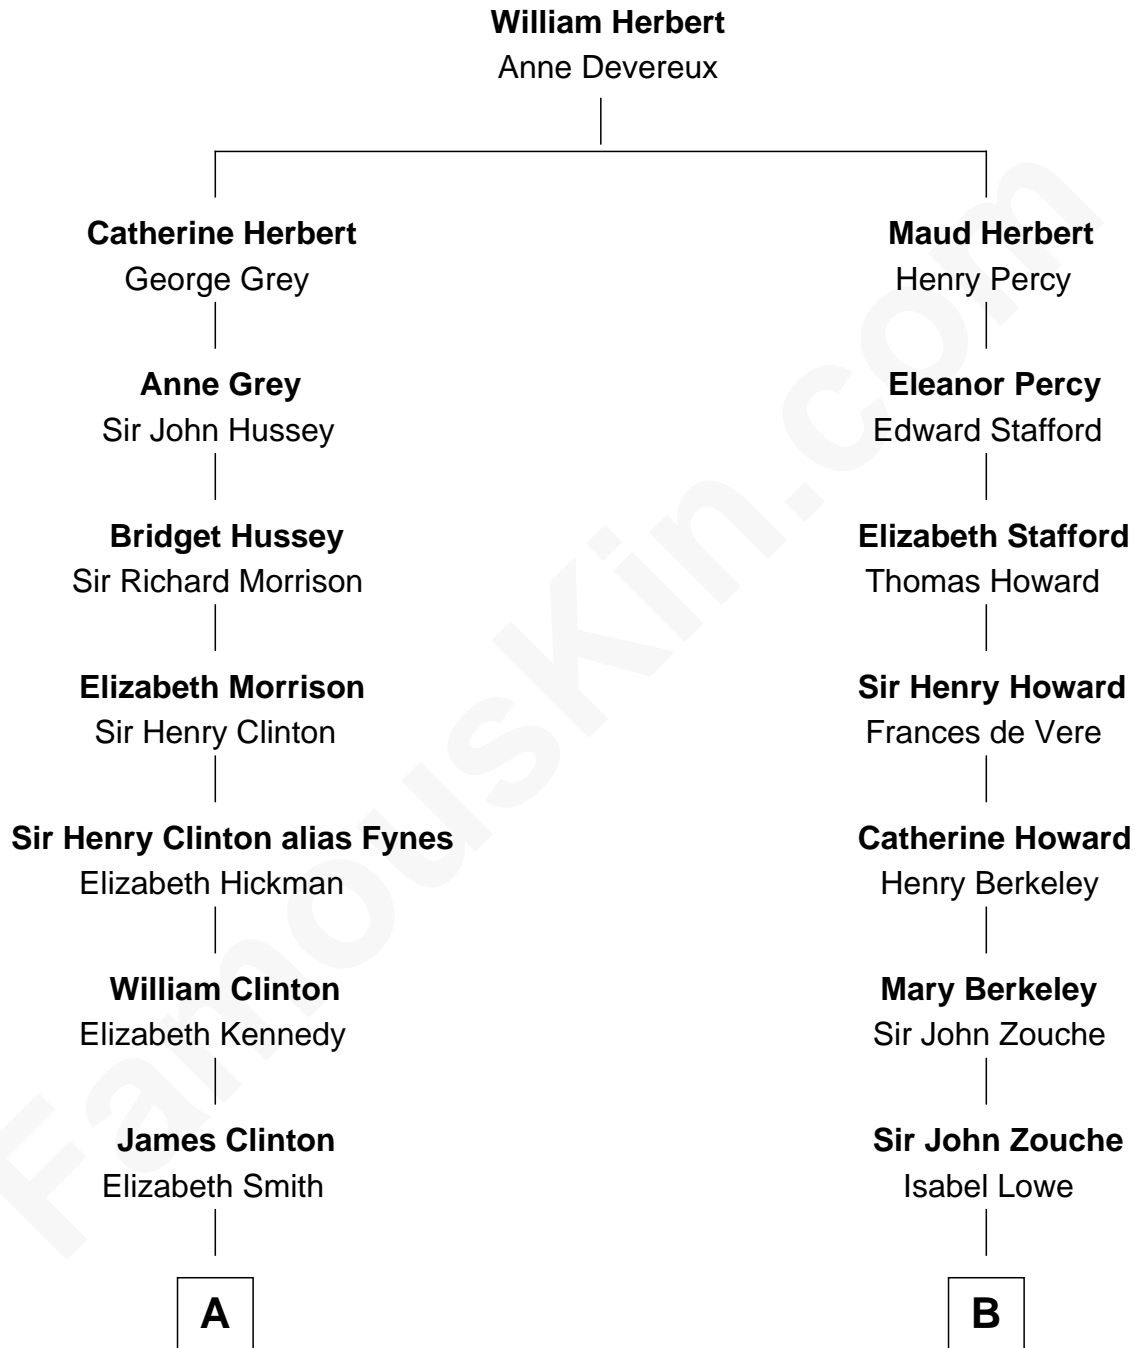

## Relationship Chart of

### George Clinton

4th U.S. Vice President

8th cousin 5 times removed of

### Francis Scott Key

Author of "The Star Spangled Banner"

**A**

**Charles Clinton**  
Elizabeth Denniston

**George Clinton**  
*4th U.S. Vice President*

**B**

**Elizabeth Zouche**  
Col. Devereux Wolseley

**Anne Wolseley**  
Rev. Thomas Knipe