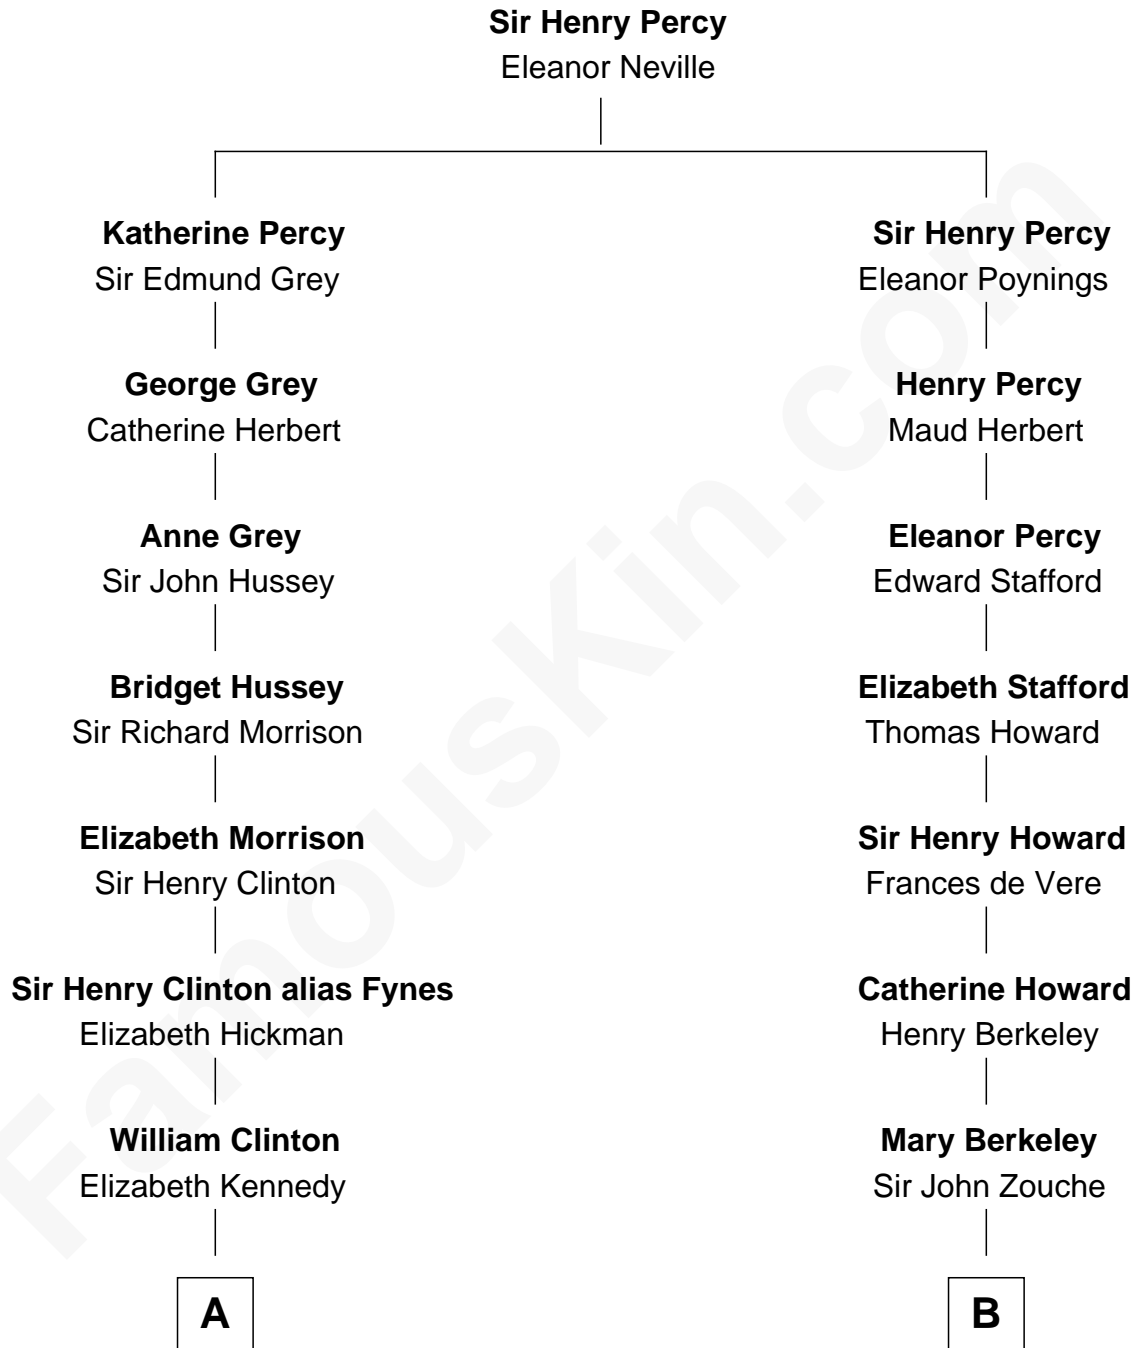

# FamousKin.com Relationship Chart of

**George Clinton**

*4th U.S. Vice President*

9th cousin 5 times removed of

**Francis Scott Key**

*Author of "The Star Spangled Banner"*

**A**

**James Clinton**  
Elizabeth Smith

**Charles Clinton**  
Elizabeth Denniston

**George Clinton**  
*4th U.S. Vice President*

**B**

**Sir John Zouche**  
Isabel Lowe

**Elizabeth Zouche**  
Col. Devereux Wolseley

**Anne Wolseley**  
Rev. Thomas Knipe

**Anne Knipe**  
Michael Arnold

**Alicia Arnold**  
John Ross

**Ann Arnold Ross**  
Frances Key

**John Ross Key**  
Anne Phebe Penn Dagworthy Charlton

**Francis Scott Key**  
*Author of "The Star Spangled Banner"*