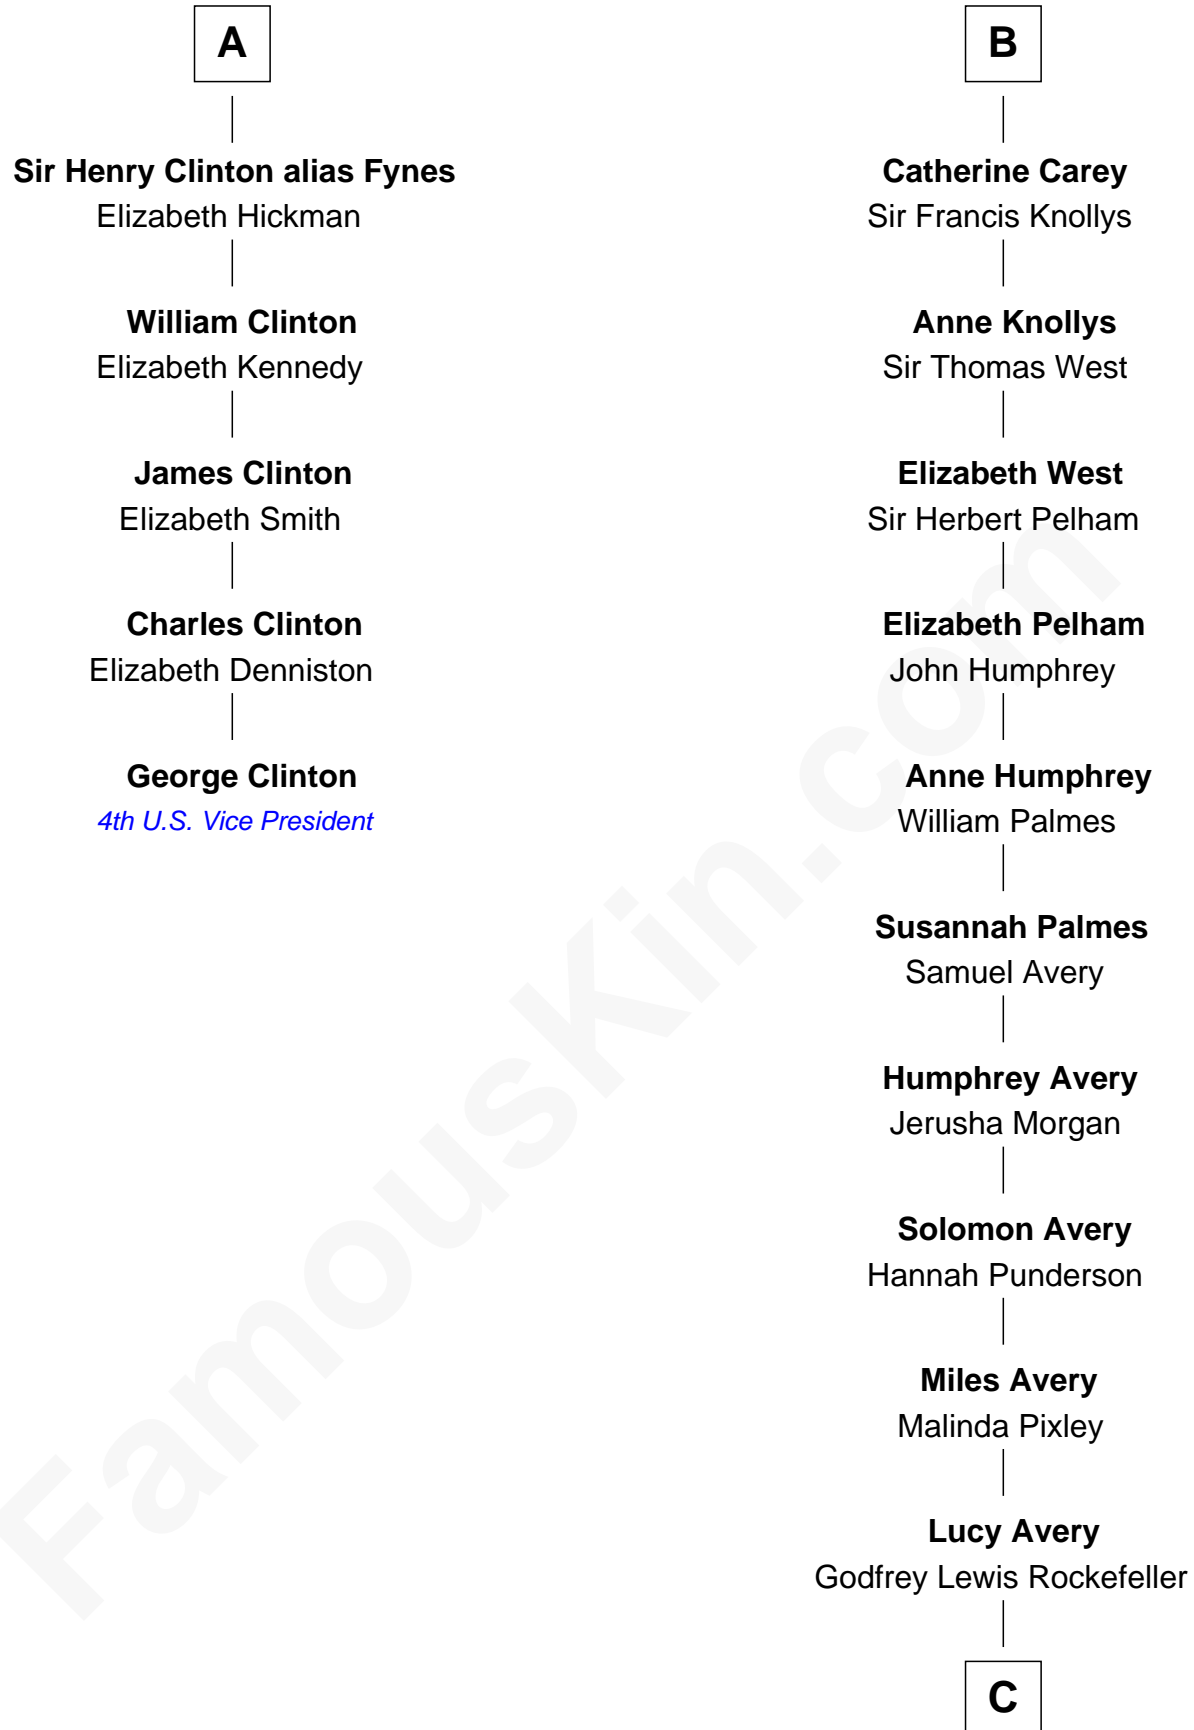

# FamousKin.com Relationship Chart of

**George Clinton**

*4th U.S. Vice President*

11th cousin 7 times removed of

**John D. Rockefeller**

*Founder of the Standard Oil Company*

**C**

|  
**William Avery Rockefeller**

Eliza Davison

|  
**John D. Rockefeller**

*Founder of the Standard Oil Company*

FamousKin.com