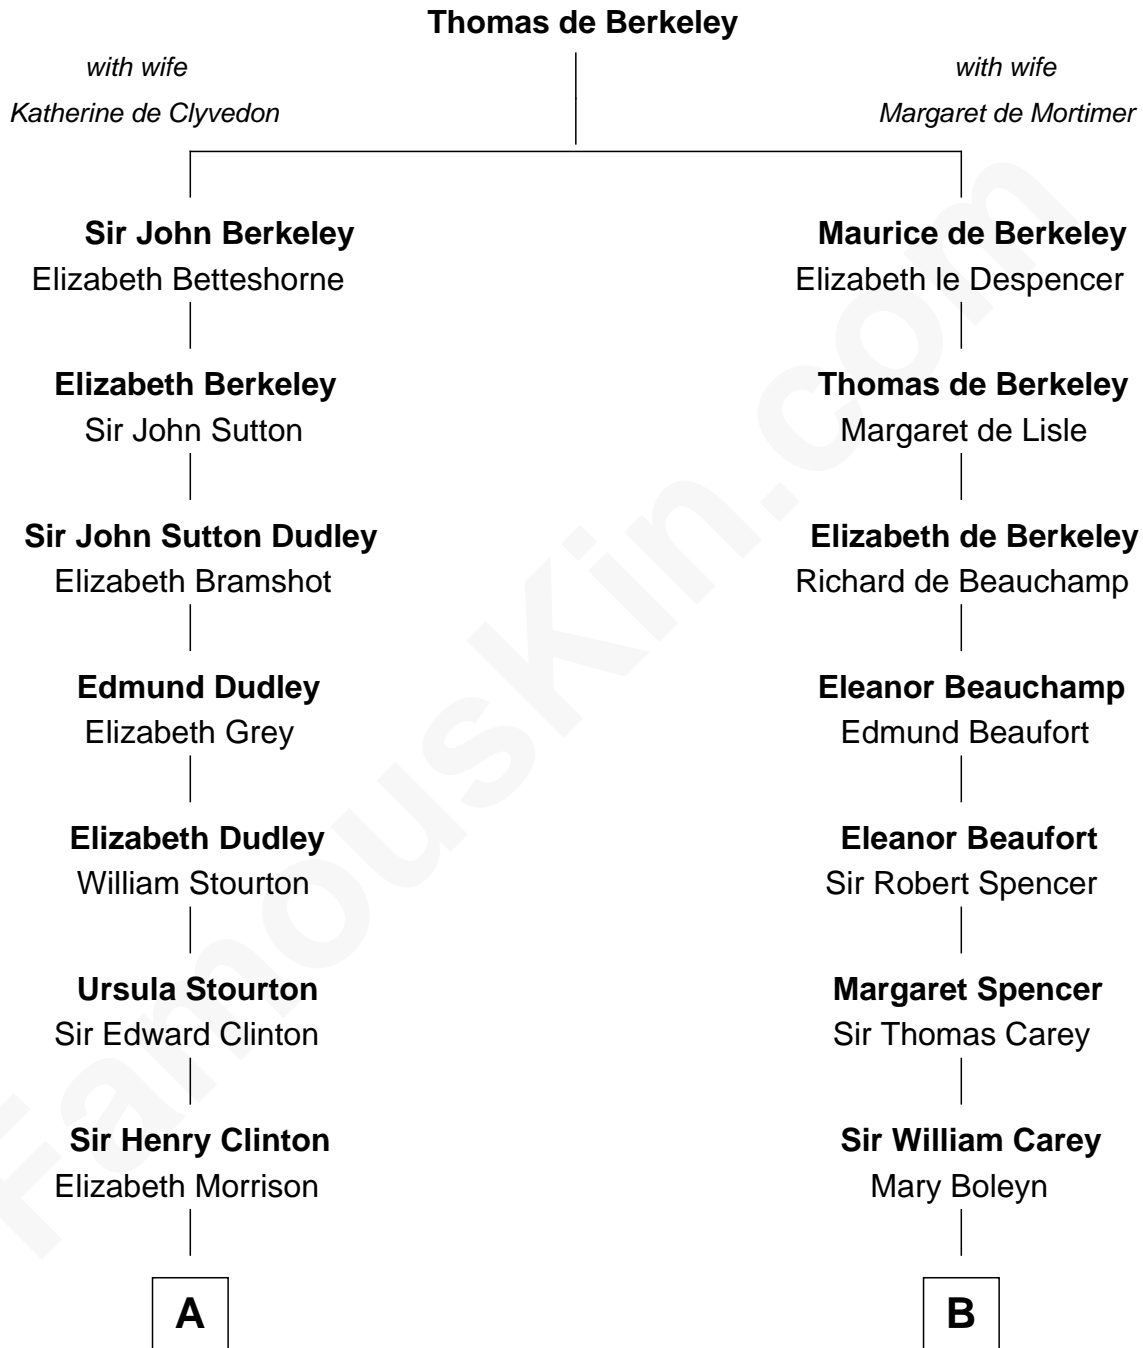

# FamousKin.com Relationship Chart of

**George Clinton**

*4th U.S. Vice President*

11th cousin 7 times removed of

**John D. Rockefeller**

*Founder of the Standard Oil Company*

**C**

|  
**William Avery Rockefeller**

Eliza Davison

|  
**John D. Rockefeller**

*Founder of the Standard Oil Company*

FamousKin.com