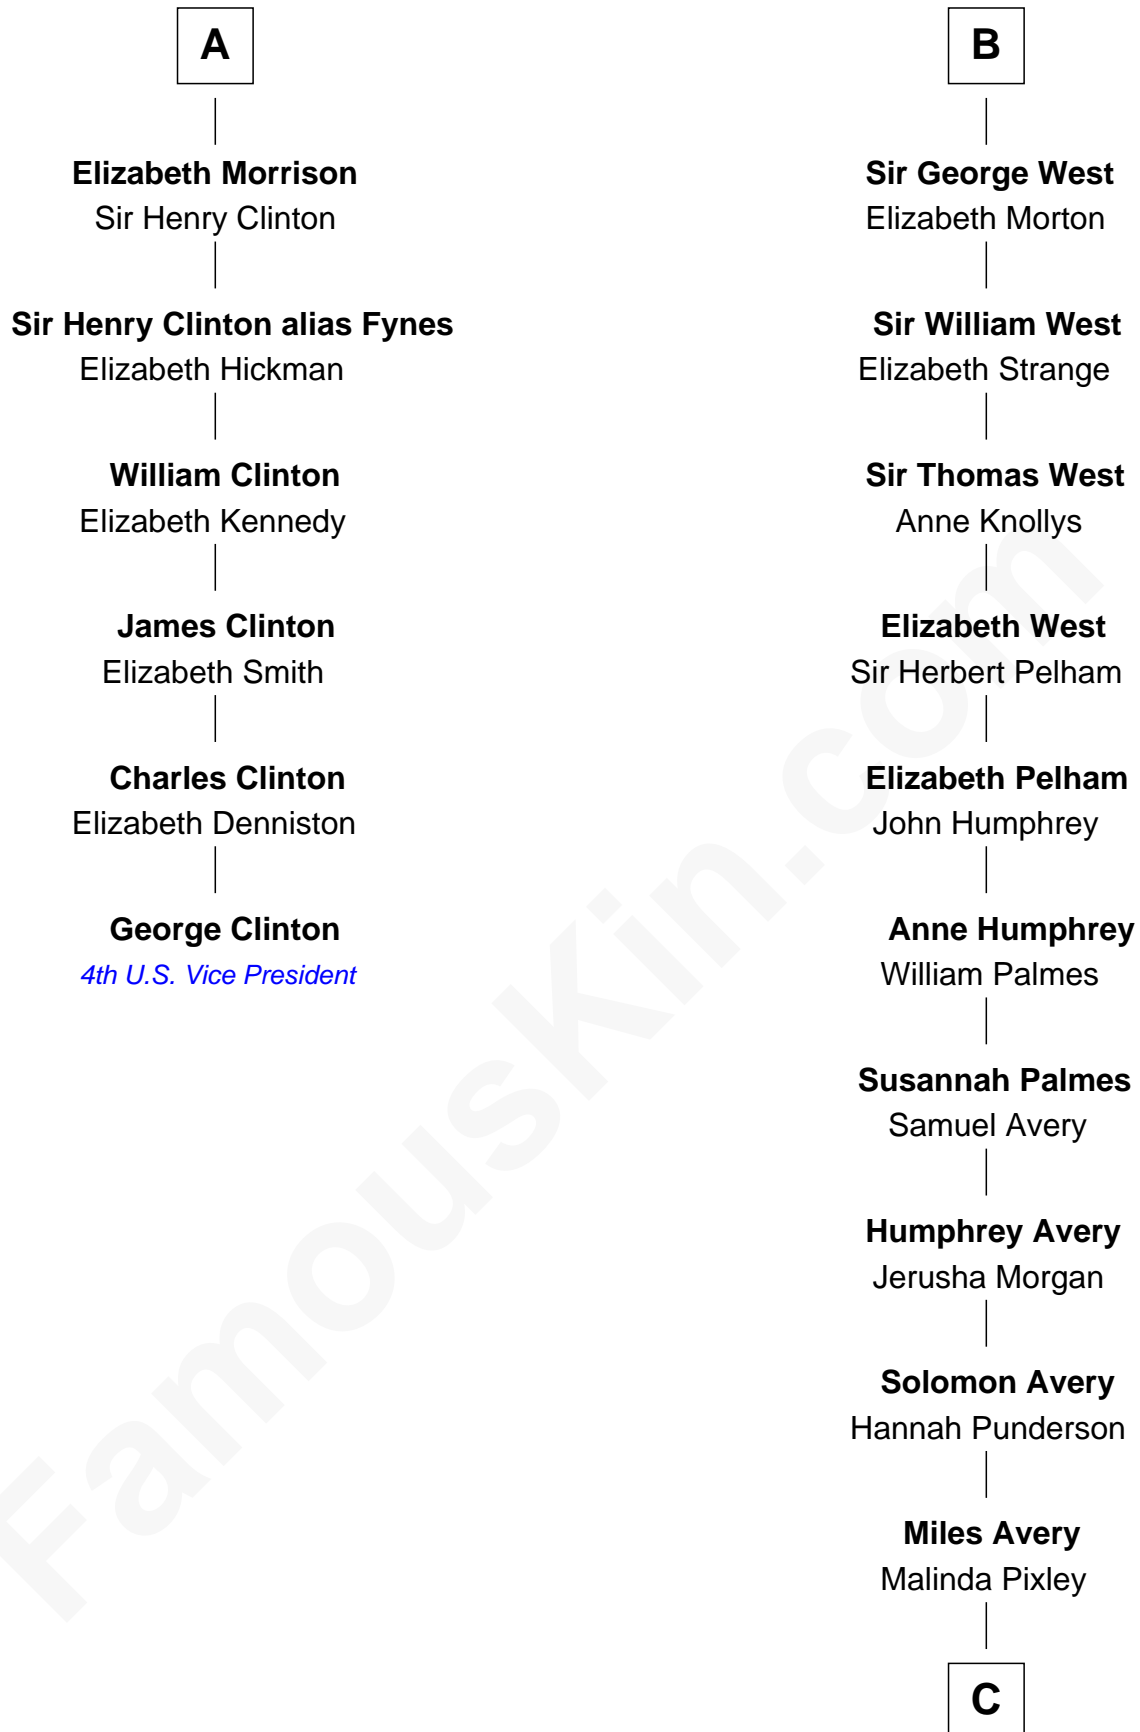

FamousKin.com

Relationship Chart of

George Clinton

4th U.S. Vice President

12th cousin 7 times removed of

John D. Rockefeller

Founder of the Standard Oil Company

C

—
Lucy Avery

Godfrey Lewis Rockefeller

—
William Avery Rockefeller

Eliza Davison

—
John D. Rockefeller

Founder of the Standard Oil Company

FamousKin.com