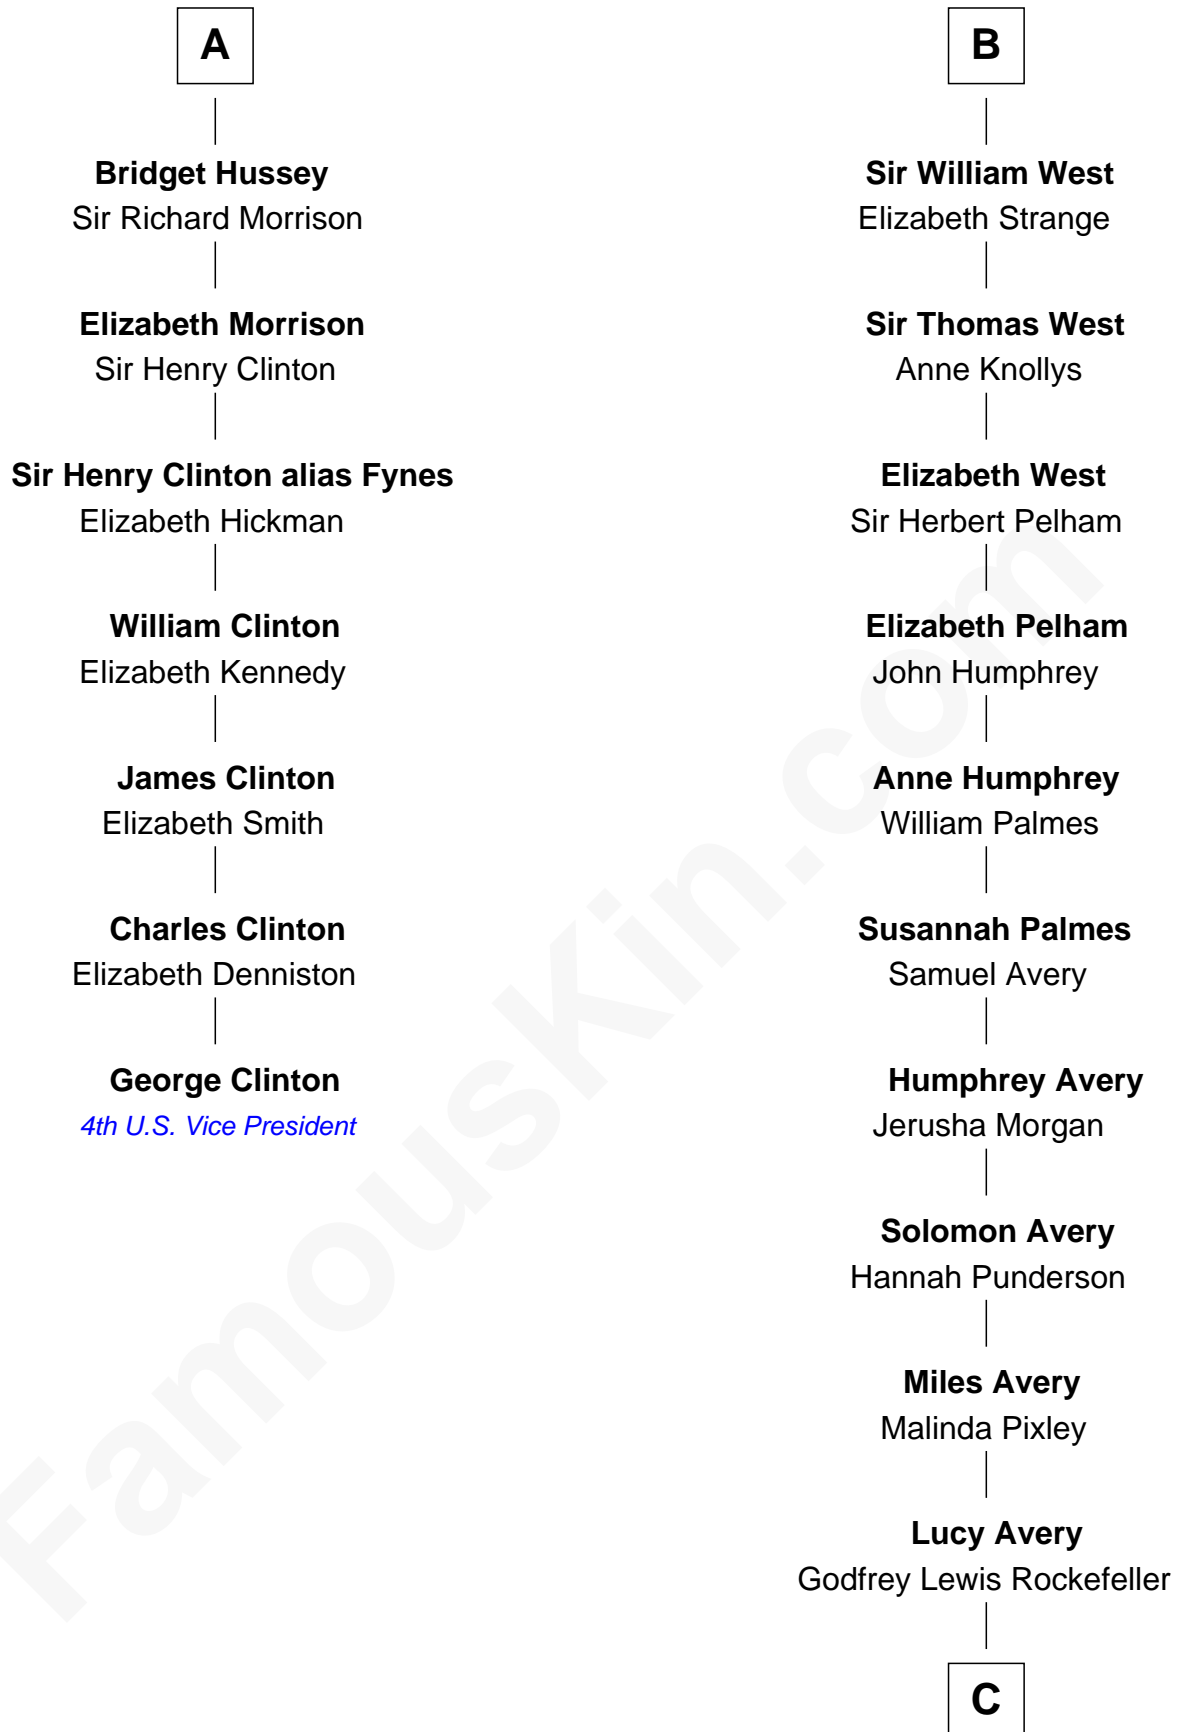

FamousKin.com Relationship Chart of

George Clinton

4th U.S. Vice President

13th cousin 5 times removed of

John D. Rockefeller

Founder of the Standard Oil Company

Henry Plantagenet
Maud de Chaworth

Henry of Lancaster
Isabella de Beaumont

Joan of Lancaster
John de Mowbray

Blanche of Lancaster
John of Gaunt

Eleanor Mowbray
Roger de la Warre

Elizabeth of Lancaster
John de Holand

Joan de la Warre
Sir Thomas West

Constance de Holand
Sir John Grey

Sir Reynold West
Margaret Thorley

Sir Edmund Grey
Katherine Percy

Sir Richard West
Katherine Hungerford

George Grey
Catherine Herbert

Sir Thomas West
Eleanor Copley

Anne Grey
Sir John Hussey

Sir George West
Elizabeth Morton

A

B

C

|
William Avery Rockefeller

Eliza Davison

|
John D. Rockefeller

Founder of the Standard Oil Company

FamousKin.com