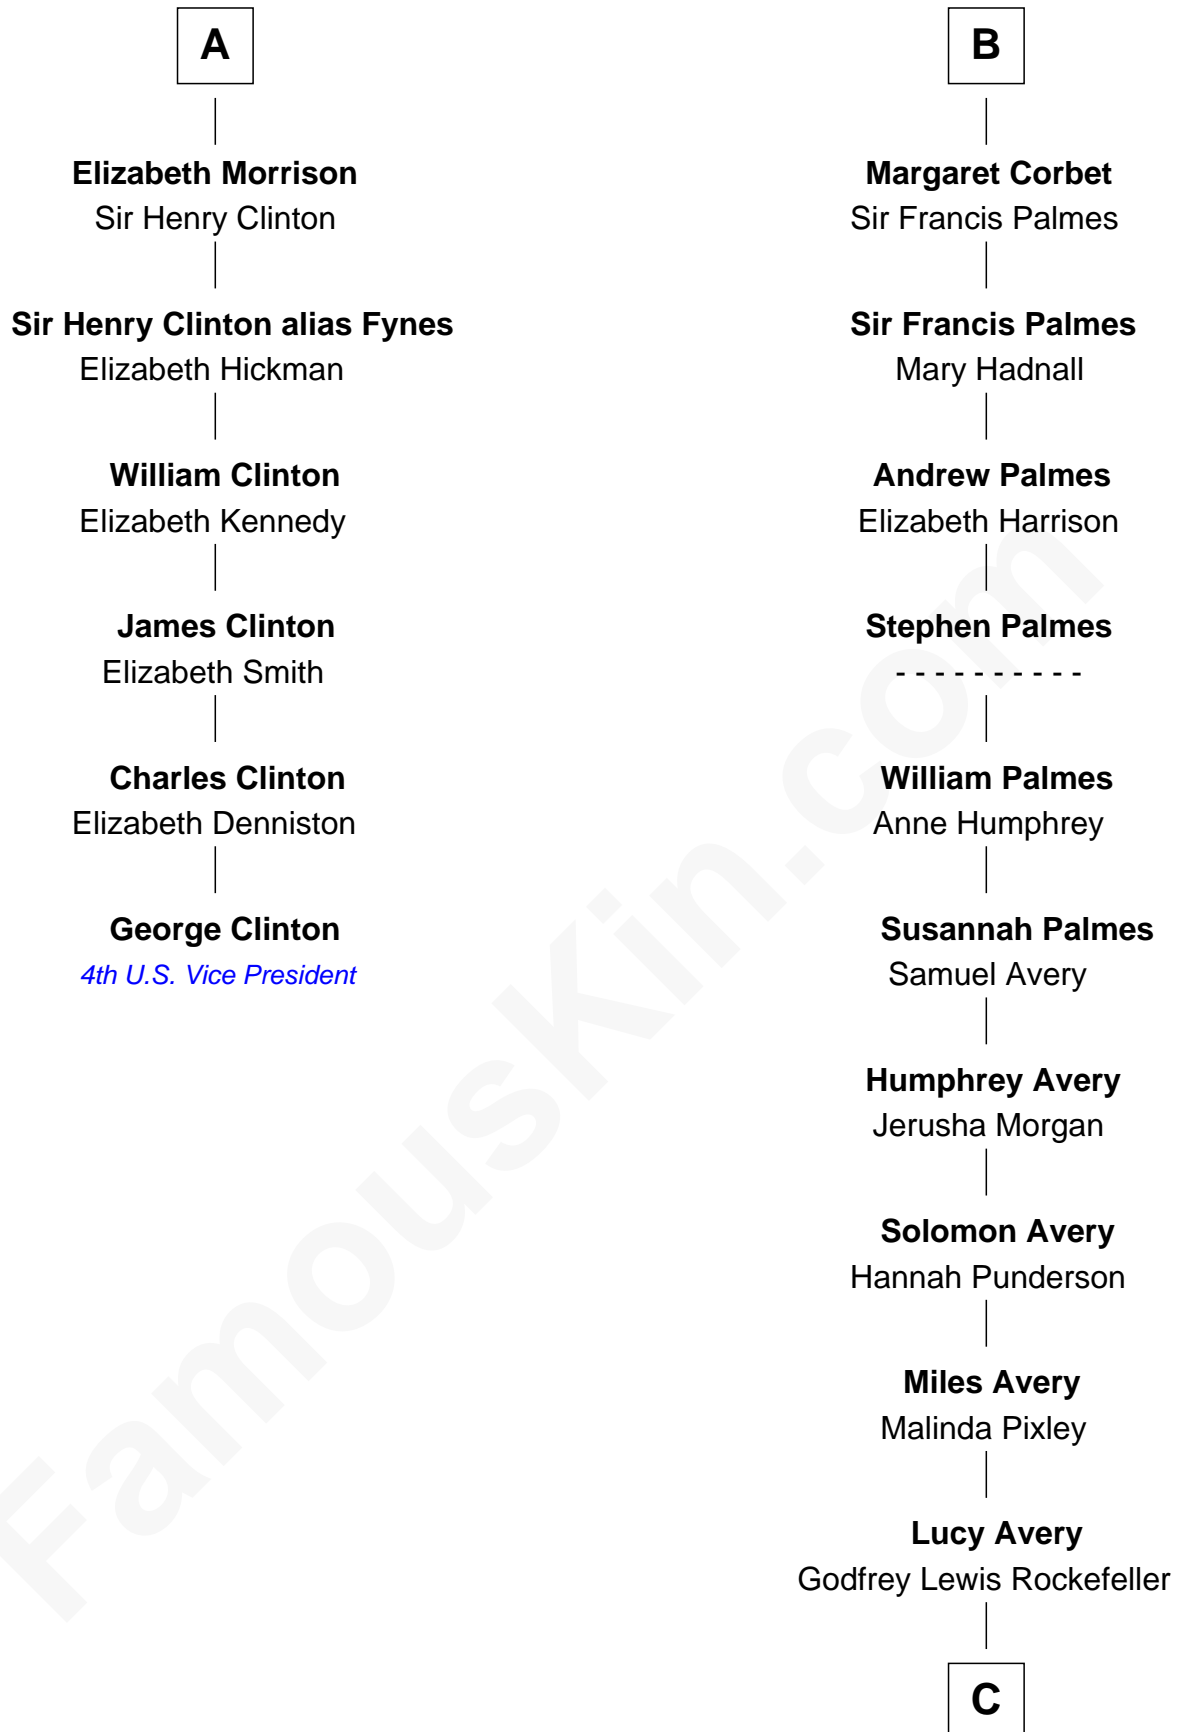

FamousKin.com Relationship Chart of

George Clinton

4th U.S. Vice President

12th cousin 6 times removed of

John D. Rockefeller

Founder of the Standard Oil Company

C

|
William Avery Rockefeller

Eliza Davison

|
John D. Rockefeller

Founder of the Standard Oil Company

FamousKin.com